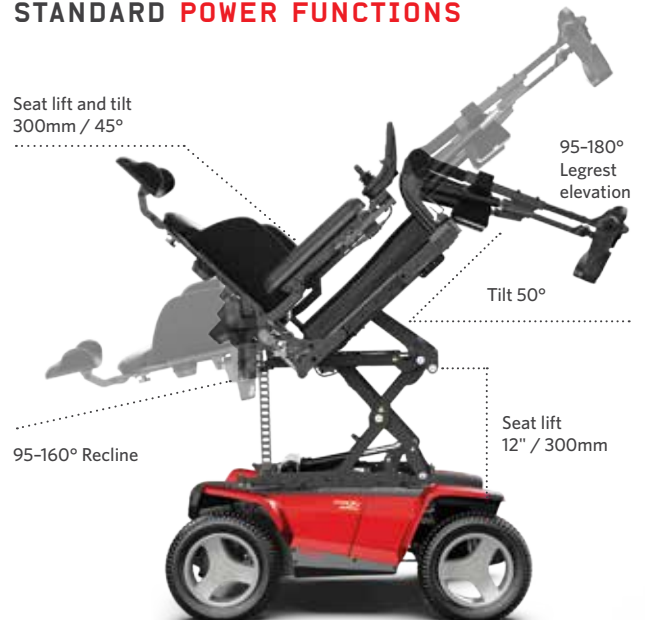

PATENTED SUPERIOR SUSPENSION

Independent front & rear suspension

Each wheel is mounted on its own pivoting arm that adjusts independently to follow the contours of your pathway. Keeping all four wheels firmly on the ground even while driving at higher speeds over uneven surfaces. Delivering greater stability, comfort and control for a feeling of effortless driving confidence.

REHAB OR MPS SEATING

Choose from our rehab or MPS seating and backrests, and a wide range of other options including fold-forward or removable backrests for ease of transport, swing away joystick mounts and a wide range of headrests. All core seating options are standard across the Magic Mobility portfolio.

STANDARD POWER FUNCTIONS

Seat lift and tilt
300mm / 45°

95-180°
Legrest
elevation

Tilt 50°

95-160° Recline

Seat lift
12" / 300mm

Because the world's not flat

Magic Mobility +61 3 8791 5600
sales@magicmobility.com.au
Explore with us magicmobility.com.au