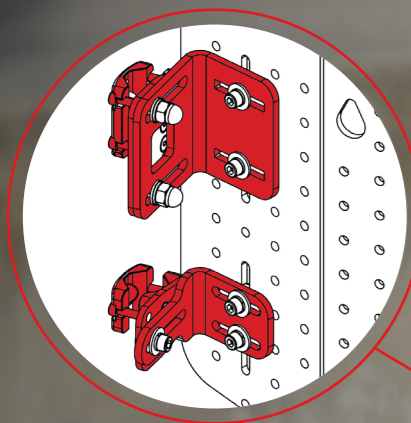

## HEAD SUPPORT

Comfort 350 Head Support  
in Chilli Red on Stylo 260

## BACK HARDWARE

XLella Fixed Mount  
Bariatric Hardware