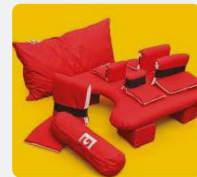

Safe and Supported Activity Chair

Full support in supine, prone or side-lying to protect body shape and respiratory function

Locking side rails and 3 adjustable safety belts means it's very secure

Large locking castors on all units make them easy to manoeuvre

3 way power: Height, tilt and back angle. Making it easy to find a comfortable position

Inbuilt Inclinometers for easy re-set

Height adjustment (60-100cm) for both Student and Graduate

Tilt range from -10 to +50 degrees

Recline range 20 degrees in either direction

ACCESSORIES

Acheeva Airmantle

Student: 7460-8820-000

Graduate: 7460-8830-000

Support Pack

Student: 7460-3150-000

Graduate: 7460-3152-000