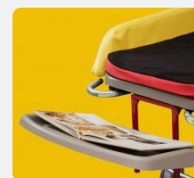

3 way power: Height, tilt and back angle. Making it easy to find a comfortable position

Inbuilt Inclinometers for easy re-set

Height adjustment (60-100cm) for both Student and Graduate

Tilt range from -10 to +50 degrees

Recline range 20 degrees in either direction

ACCESSORIES

Acheeva Airmantle

Student: 7460-8820-000

Graduate: 7460-8830-000

Support Pack

Student: 7460-3150-000

Graduate: 7460-3152-000

Bumper Accessories

Small 7460-3501-000

Long 7460-3502-000

Chunky 7460-3503-000

Side Table

7460-1850-000

Prone Table

7460-1750-000

Size	Code	Overall Length	Overall Width	Mattress Length	Mattress Width	Power Tilt in Space	Power Back Support	Unloaded Unit Weight	Safe Working Load
Student	8460-0020-000	165cm	70cm	155cm	60cm	+/-20°	+50°/-10°	73kg	100kg
Graduate	8460-0030-000	218cm		208cm				75kg	120kg