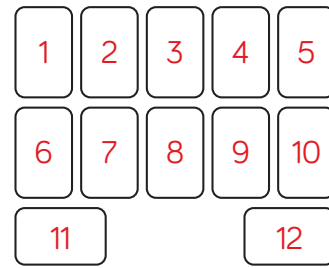

# Part Pod

**spex**

REORDERING FORM

# Part Pod

Name:

Pot	Description	Code	Qty	Order
1	M5x16 Button Head Socket Screws	1421-1000-101	20	<input type="radio"/>
1	M5x25 Cap Head Socket Screws	1421-1000-102	50	<input type="radio"/>
1	M5x16 Countersunk Socket Screws	1421-1000-103	40	<input type="radio"/>
1	M5x14 Countersunk Socket Screws	1421-1000-104	20	<input type="radio"/>
2	M5x10 Countersunk Socket Screws	1421-1000-105	20	<input type="radio"/>
2	Footman Loops	1421-1000-106	5	<input type="radio"/>
2	M5x20 Countersunk Socket Screws	1421-1000-107	20	<input type="radio"/>
2	M5 Nyloc Nuts	1421-1000-108	20	<input type="radio"/>
3	M6x16 Button Head Socket Screws	1421-1000-109	50	<input type="radio"/>
3	M6x20 Button Head Socket Screws	1421-1000-110	30	<input type="radio"/>
3	M6x30 Button Head Socket Screws	1421-1000-111	20	<input type="radio"/>
4	M6x16 Cap Head Socket Screws	1421-1000-112	40	<input type="radio"/>
4	M6x12 Cap Head Socket Screws	1421-1000-113	20	<input type="radio"/>
5	M6x25 Cap Head Socket Screws	1421-1000-114	20	<input type="radio"/>
5	M6x16 Low Cap Head Socket Screws	1421-1000-115	30	<input type="radio"/>
5	M6x20 Low Cap Head Socket Screws	1421-1000-116	40	<input type="radio"/>
6	M6 Nyloc Nuts	1421-1000-117	40	<input type="radio"/>
6	M6x12.5x1.6 Flat Washers	1421-1000-118	30	<input type="radio"/>
6	M6x18x1.6 Flat Washers	1421-1000-119	50	<input type="radio"/>
6	M6 Spring Washers	1421-1000-120	50	<input type="radio"/>