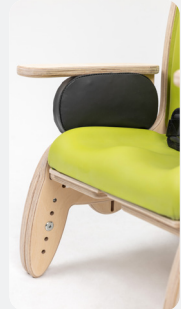

Juni Chair

Whether in the classroom, nursery or at home, better posture while seated creates a more positive experience for your child. It can help develop fine motor skills, increase confidence and the ability to engage and learn.

Confidence, engagement, learning

Sturdy frame helps to weight and prevent chair movements

Gentle contouring provides support and gives stability for sitting, promoting engagement and focus on the task at hand

Juni's low seat to floor height allows children to sit with their feet on the floor

Tailor Juni to your child's needs:

With exceptional adjustment of Juni, along with a great range of optional accessories, your child's Juni can be tailored to them, supporting them to achieve their goals and more!

Colour Options:

Base Package includes seat unit and hip belt. Available in four colours.

Size	Code	Seat Height	Seat Width	Seat Depth	Back Support Height	Weight Capacity	Product Weight
1	3209-1001-0XX	16-22cm	24cm	18-24cm	26cm	30kg	4kg
2	3209-1002-0XX	20-28cm	28cm	22-30cm	29cm	40kg	6kg
3	3209-1003-0XX	24-34cm	32.5cm	26-36cm	32.5cm	50kg	8kg
4	3209-1004-0XX	30-40cm	36.5cm	32-42cm	40cm	60kg	10kg

ACCESSORIES

Side Cushions for Size 1 and 2 Juni
25mm 3209-0001-025
50mm 3209-0001-050
75mm 3209-0011-050

Side Cushions for Size 3 and 4 Juni
25mm 3209-0003-025
50mm 3209-0003-050
75mm 3209-0013-050

Standard Skis
1 3209-5021-000
2 3209-5022-000
3 3209-5023-000
4 3209-5024-000