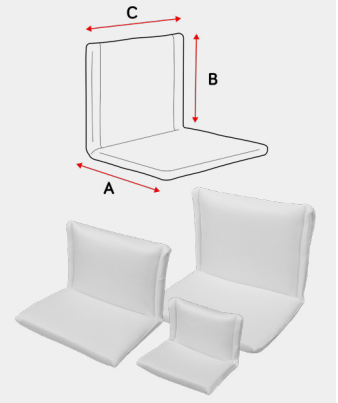

Flat Sheet
<p>Single</p> <p>1620 mm (L) x 2600 mm (W)</p> <p>7150-7126-S00</p>

Wedges

Wedges (pair)		
With padded covers.		
<p>Small</p> <p>A: 220 mm B: 110 mm C: 110 mm</p> <p>7150-7351-000</p>	<p>Medium</p> <p>A: 360 mm B: 80 mm C: 90 mm</p> <p>7150-7352-000</p>	

Lateral Supports

Padded Lateral Supports

Also available in an option for air mattresses, designed to grip directly to the mattress surface.

Small (Foam) 7150-7201-000	Medium (Foam) 7150-7202-000	Large (Foam) 7150-7203-000
Small (Air) 7150-7211-000	Medium (Air) 7150-7212-000	Large (Air) 7150-7213-000
A: 180 mm B: 120 mm C: 180 mm	A: 220 mm B: 140 mm C: 220 mm	A: 280 mm B: 220 mm C: 280 mm