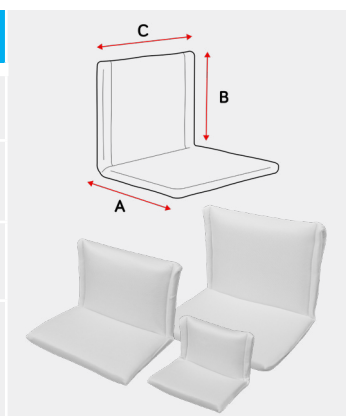

Flat Sheet
<p>Single</p> <p>1620 mm (L) x 2600 mm (W)</p> <p>7150-7126-S00</p>

Wedges

Wedges (pair)		
With padded covers.		
<p>Small</p> <p>A: 220 mm B: 110 mm C: 110 mm</p> <p>7150-7351-000</p>	<p>Medium</p> <p>A: 360 mm B: 80 mm C: 90 mm</p> <p>7150-7352-000</p>	

Lateral Supports

Padded Lateral Supports

Also available in an option for air mattresses, designed to grip directly to the mattress surface.

Small (Foam) 7150-7201-000	Medium (Foam) 7150-7202-000	Large (Foam) 7150-7203-000
Small (Air) 7150-7211-000	Medium (Air) 7150-7212-000	Large (Air) 7150-7213-000
A: 180 mm B: 120 mm C: 180 mm	A: 220 mm B: 140 mm C: 220 mm	A: 280 mm B: 220 mm C: 280 mm