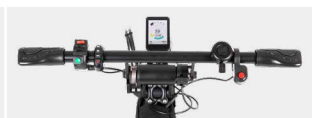

Tetra Handlebar

1595-2021-KLICK-R-TETRA-HUB