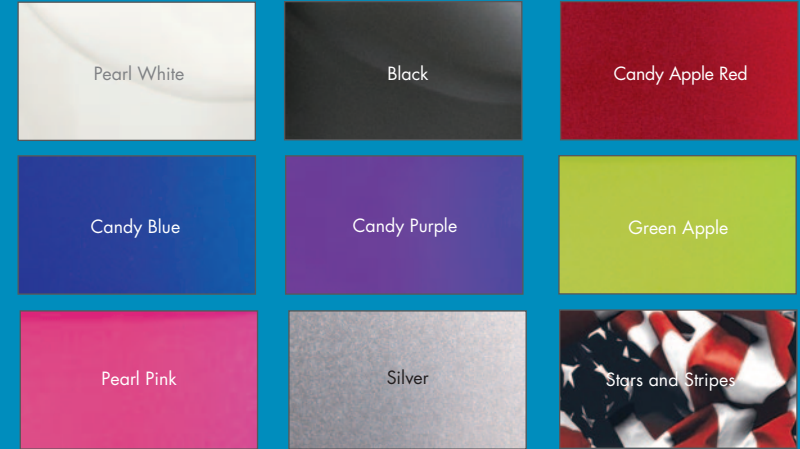

ZIPPIE Frame Colors

IMPORTANT NOTE:
Print processes cannot accurately represent paint finishes. Actual colors may vary.

*Zebra Kolorfusion™ is available on any frame color. Shown on Candy Blue.

ZIPPIE Q300 M Mini Available Shroud Colors