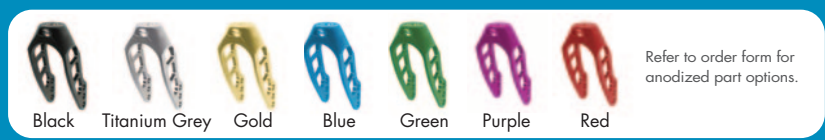

Anodized Parts