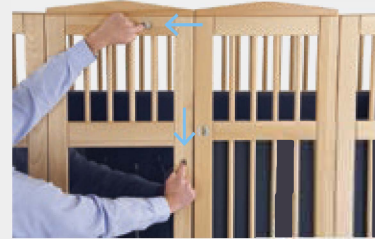

Extremely stable and strong construction to withstand forces

Lower the mattress level to enable **self-transfers**

Standard Features

Roomy internal measurements and door height options to protect almost any active child from harming themselves.

- Height adjustable lying surface
- 5 section profiling sleeping platform

- Standard foam mattress
- External door locking bar

DOOR SYSTEM

Two handed exterior door release system with special locking system that prevents the doors being opened from the inside.