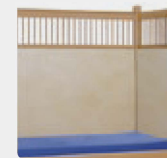

- Height adjustable lying surface
- 5 section profiling sleeping platform

- Standard foam mattress
- External door locking bar

DOOR SYSTEM

Two handed exterior door release system with special locking system that prevents the doors being opened from the inside.

PROFILING SLEEP PLATFORM

Assists physical needs of the user, and height adjustable to achieve ergonomic height for the parent/carer

OPTIONS

Mattress Incontinence Cover
7956-0027-000

Pressure Relief Foam Mattress
7956-0011-051

Internal Padding as Required. Velcro attachment.

Code	Door Height	Weight Limit	Inside Dimensions	Overall Height	Lying Height	Outside Dimensions
7953-0008-000	135 cm	150 kg	200 x 100 cm	184 cm	55 cm - 95 cm platform height (top of mattress)	215 x 117cm (with locking bars in place)
7953-0011-000	170 cm			220 cm		