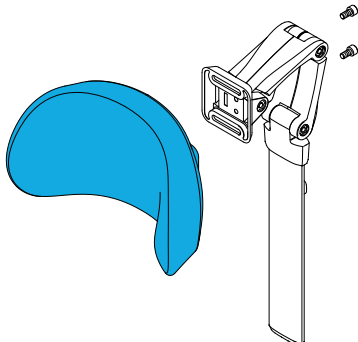

Headrests

1480-1010957

Quickie Power, Sedeo Standard Headrest