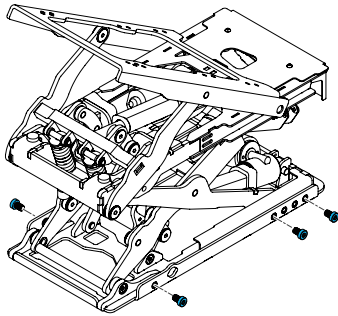

1600-248502

Quickie Power, Sedeo Pro Cassette Mounting Bolts
M8*125*12