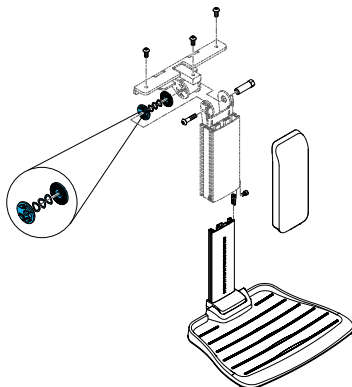

1600-22505116

Quickie Power, Sedeo Lite Angle Adjustable Center Mount Footrest Adjustment Wheel Kit