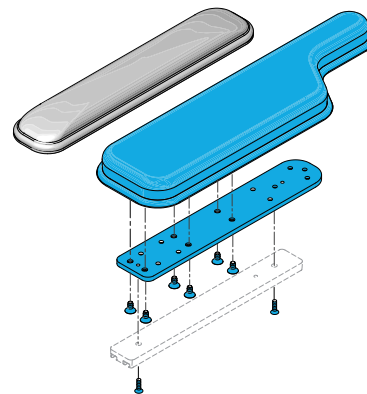

1600-163346

Quickie Power, Sedeo Pro Comfort 4" Wide Gel Arm Pad, Right Side