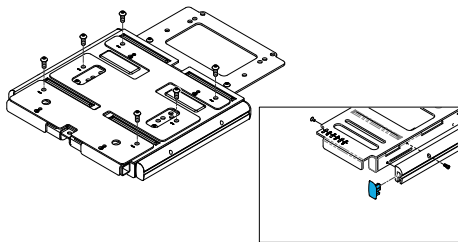

Sedeo Lite Seating

Seat

1600-22502018

Quickie Power, Sedeo Seat Rail Caps, Pair