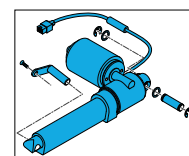

## Parts

**1600-163476**

Quickie Power, Sedeo Pro Tilt Actuator Only With Fasteners

**1600-163477**

Quickie Power, Sedeo Pro Lift Actuator Only With Fasteners

1600-20010139

Quickie Power, Sedeo Pro Seating Cable track Cover only  
Incl mounting Fasteners