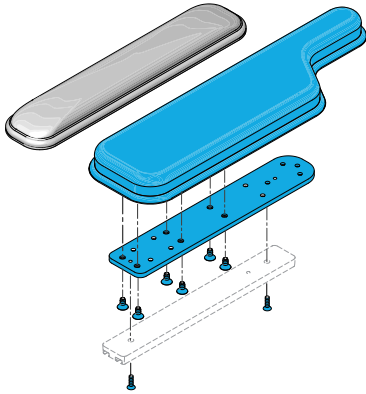

1600-163347

Quickie Power, Sedeo Pro Comfort 4" Wide Gel Arm Pad, Left Side