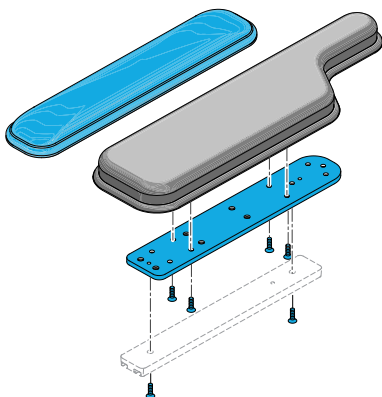

Comfort Gel Armrest Pad

1600-163345
Quickie Power, Sedeo Pro Comfort 2" Wide Gel Arm Pad,
Left Side