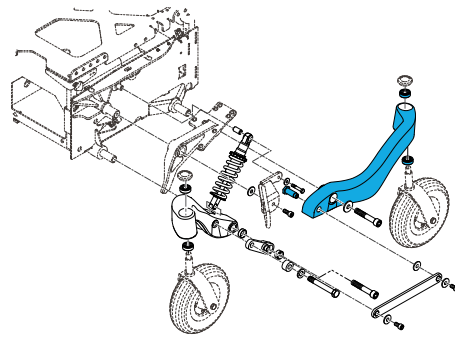

1600-161943

Quickie Power, Q400M Rear Caster Arm Right Side with Bearings