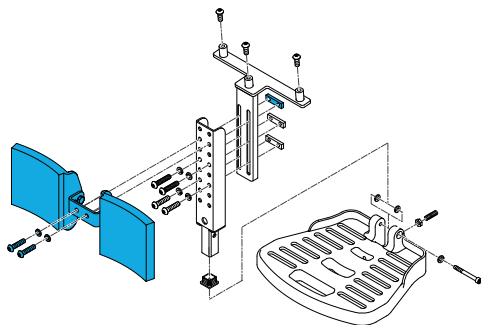

## Fixed Centre Mount, Fixed Footplate

1600-163573

Quickie Power, Sedeo Pro/Lite Fixed Centre Mount Short

1600-163574

Quickie Power, Sedeo Pro/Lite Fixed Centre Mount Long

1600-103118

Quickie Power, Sedeo Pro/Lite Fixed Centre Mount, Calf Pad and Hardware