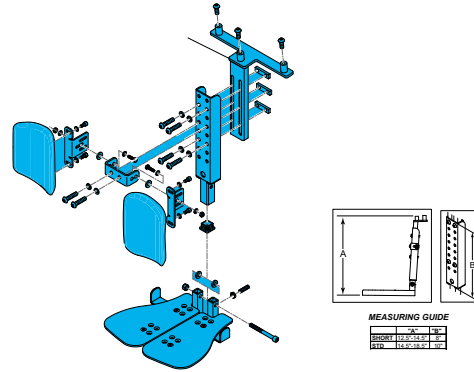

# Fixed Centre Mount Adj Footplates

**1600-253578**

Quickie Power, Sedeo Lite Fixed Centre Mount Legrest, Individual Footplates, Long Assembly

**1600-253579**

Quickie Power, Sedeo Lite Fixed Centre Mount Legrest, Individual Footplates, Short Assembly