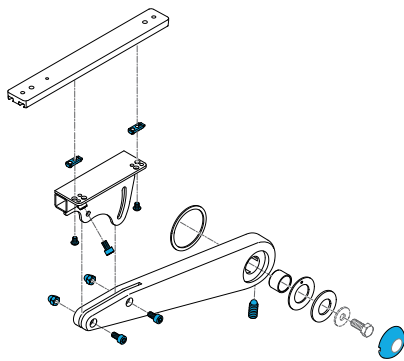

## Standard Arm Rest Assemblies

1600-22804010-001

Quickie Power, Sedeo Lite Cantilever Armrest Assembly  
Left Side

1600-22804010-002

Quickie Power, Sedeo Lite Cantilever Armrest Assembly  
Right Side

**1600-22504042**

Quickie Power Armpad Profile for Gel, Comfort and Standard

**1600-22804061**

Quickie Power, Sedeo Lite Cantilever Armrest Rail for Sedeo Lite Armpad

**1600-164257**

Quickie Power, Sedeo Lite Cantilever Armrest Hardware Kit for Both Sides