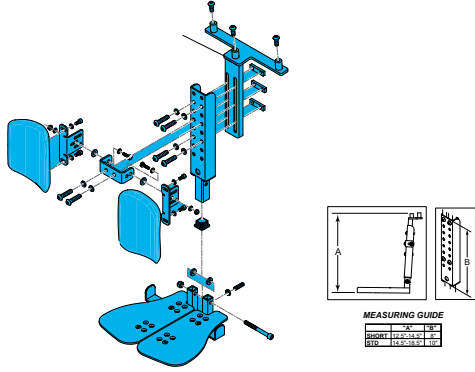

Fixed Centre Mount Adj Footplates

1600-253578

Quickie Power, Sedeo Lite Fixed Centre Mount Legrest, Individual Footplates, Long Assembly