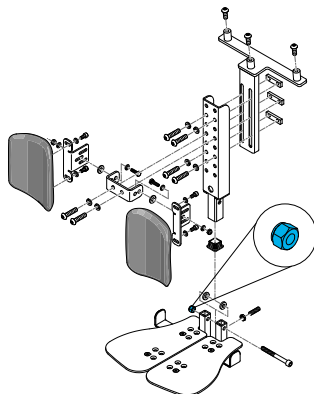

**1600-010615**

Quickie Power, Sedeo Lite Fixed Centre Mount Legrest Square End Cap

**1600-107196**

Quickie Power, Sedeo Lite Fixed Centre Mount Footrest Mount Spacer

**1600-250106**

Quickie Power, Sedeo Lite Fixed Centre Mount Footrest Mount M8 Nut