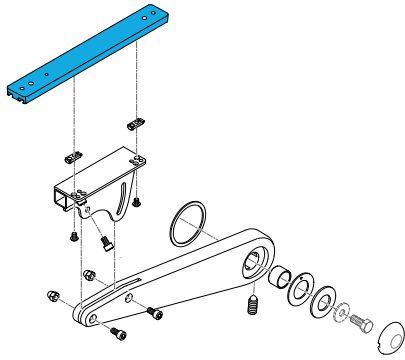

## Standard Arm Rest Assemblies

1600-22804010-001

Quickie Power, Sedeo Lite Cantilever Armrest Assembly  
Left Side

1600-22804010-002

Quickie Power, Sedeo Lite Cantilever Armrest Assembly  
Right Side

**1600-22504042**

Quickie Power Armpad Profile for Gel, Comfort and Standard

**1600-22804061**

Quickie Power, Sedeo Lite Cantilever Armrest Rail for Sedeo Lite Armpad

**1600-164257**

Quickie Power, Sedeo Lite Cantilever Armrest Hardware Kit for Both Sides