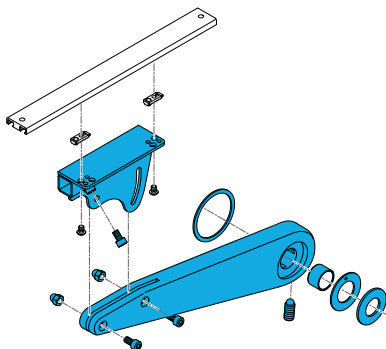

1600-22803010-012

Quickie Power, Sedeo Lite Back Frame Assembly  
Standard Height, 18-20" Seat Width

## Standard Arm Rest Assemblies

1600-22804010-001

Quickie Power, Sedeo Lite Cantilever Armrest Assembly  
Left Side

1600-22804010-002

Quickie Power, Sedeo Lite Cantilever Armrest Assembly  
Right Side

**1600-22504042**