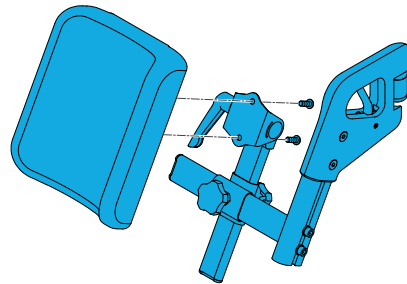

## 1600-125583

Quickie Power, Sedeo Pro Rail Mounted Knee Support Assembly Left Side, With 4" Pad

**1600-KAD11XX**

Quickie Power, Sedeo Pro Rail Mounted Knee Support 4" Pad only

**1600-22505200-002**

Quickie Power, Sedeo Pro Swingaway Amputation Support Right Side