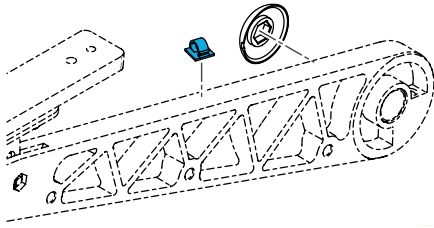

# Armrest Mounting Parts

1600-248518

PRO AMREST ADAPTER (Adapter Plate)

1600-103499-006

M5X16 8.8 DPS NP

**1600-341220**

Quickie Power, Sedeo Pro Cable Clip, Used with 2 cables

**1600-560794**