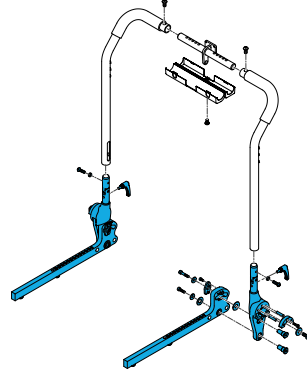

1600-22802001-011

Quickie Power, Sedeo Lite Backrest Frame Interface
with Folding Bracket