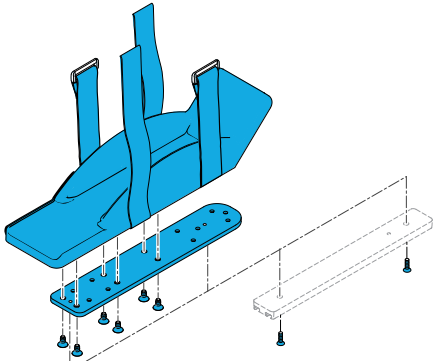

# Gel Trough Armrest Pad

Quickie Power, Sedeo Pro \_\_\_\_ Gel Trough Assembly \_\_\_\_ Side,  
 \_\_\_\_\_

Size	Side	Width	Product Codes
Large	Left	4.5" x 14.5"	1600-163350
Large	Right	4.5" x 14.5"	1600-163351
Medium	Left	3.5" x 13"	1600-163348
Medium	Right	3.5" x 13"	1600-163349