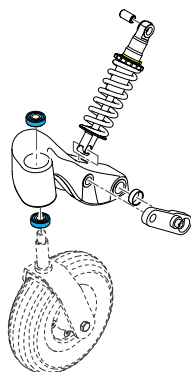

# Base

**1600-241249**

Quickie Power, Q400M Base Assembly, Includes Frame, Suspension, Casters, Drive Wheels and Motors.

# Suspension

**1600-161941**

Quickie Power, Q400M Front Right Caster Arm Assembly with Bearings

**1600-161942**

Quickie Power, Q400M Front Left Caster Arm Assembly With Bearings

**1600-101686**

Quickie Power, Q400M Suspension Arm Bearing

**1600-252365**

Quickie Power, Q400M Midlink Front Pivot Kit

**1600-163317**

Quickie Power, Q400M Fornt Suspension Kit With Hardware:  
For one side Only

**1600-161940**

Quickie Power, Q400M Suspension Front Stop kit for one side