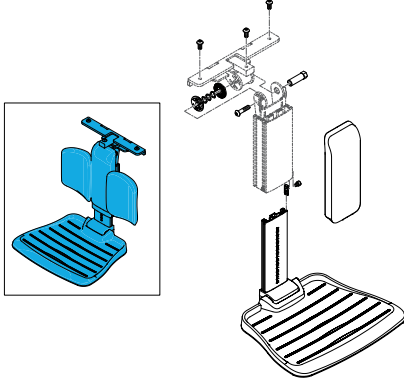

## Side Guards

**1600-163441**

Quickie Power, Sedeo Side Guard Plate Fasteners for One Side

**1600-22804030-001**

Quickie Power, Sedeo Side Guard and Receiver Assembly Left Side

**1600-22804030-002**

Quickie Power, Sedeo Side Guard and Receiver Assembly Right Side

# Angle Adjustable Centre Mount Footplate

**1600-164260**

Quickie Power, Sedeo Lite Angle Adjustable Center Mount Legrest

**1600-22505115**

Quickie Power, Sedeo Lite Angle Adjustable Center Mount Legrest Calf Plate Assembly