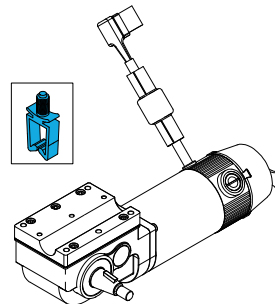

1600-124936

Quickie Power, Q400M Clip, Wire Saddle

**1600-252367**

Quickie Power, Q400M 4 Pole Motor Brake Lever Set