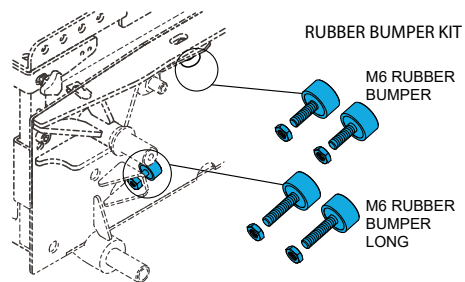

1600-161945

Quickie Power, Q400M Rubber Bumper Kit, Includes 4 Rubber Bumpers & Nuts