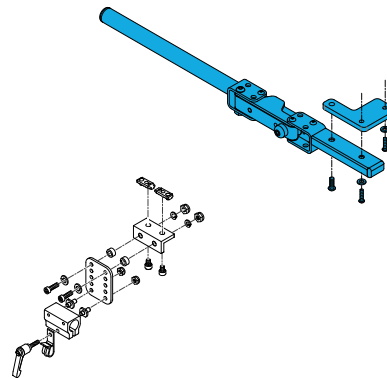

Complete Left and Right  
side assemblies.  
Right side is shown.

**1600-120593**

Quickie Power, Sedeo Pro & Lite Round Tube Swingaway  
Joystick Mount Assembly Right Side

**1600-120594**

Quickie Power, Sedeo Pro & Lite Round Tube Swingaway  
Joystick Mount Assembly Left Side