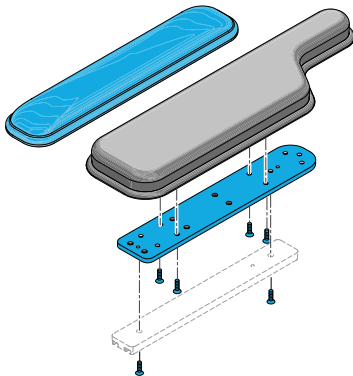

Comfort Foam Armrest Pad

1600-163352

Quickie Power, Sedeo Pro Comfort 2" Wide Foam Arm Pad, Left Side