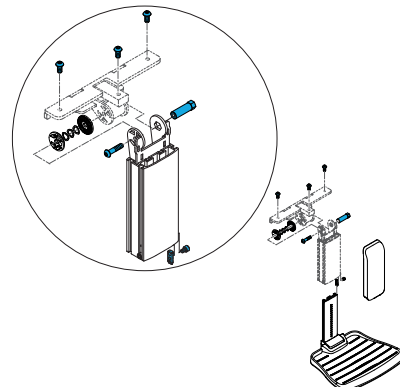

1600-253788

Quickie Power, Sedeo Lite Angle Adjustable Centre Mount Footrest Hardware Kit