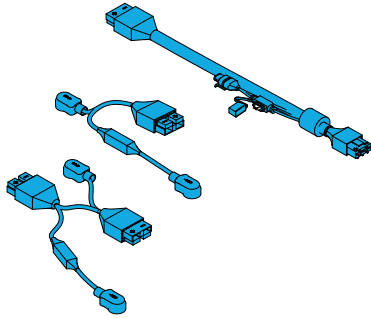

Battery Harness

1600-164136

Quickie Power, Battery Harness 100A Kit