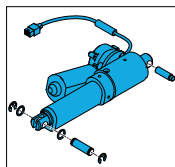

## Parts

**1600-163476**

Quickie Power, Sedeo Pro Tilt Actuator Only With Fasteners

**1600-163477**

Quickie Power, Sedeo Pro Lift Actuator Only With Fasteners

1600-20010139

Quickie Power, Sedeo Pro Seating Cable track Cover only  
Incl mounting Fasteners