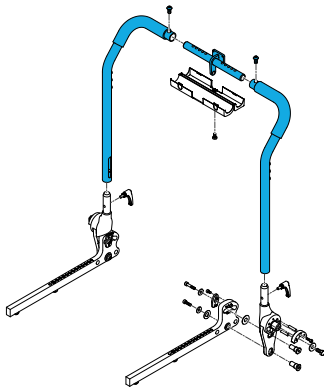

1600-22802001-001

Quickie Power, Sedeo Lite Backrest Frame Interface  
Non Folding

1600-22802001-011

Quickie Power, Sedeo Lite Backrest Frame Interface  
with Folding Bracket

1600-22803010-011

Quickie Power, Sedeo Lite Back Frame Assembly  
Standard Height, 15-19" Seat Width