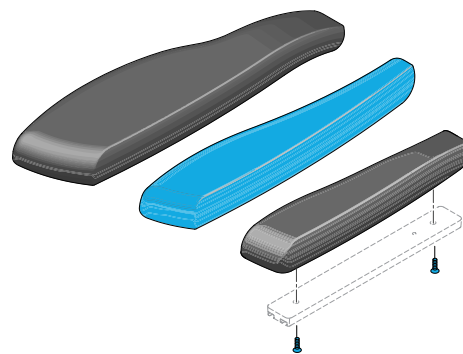

1600-163361
Quickie Power, Sedeo Large Standard Armrest Pad 45 RH

1600-163360
Quickie Power, Sedeo Large Standard Armrest Pad 45 LH

Comfort Gel Armrest Pad