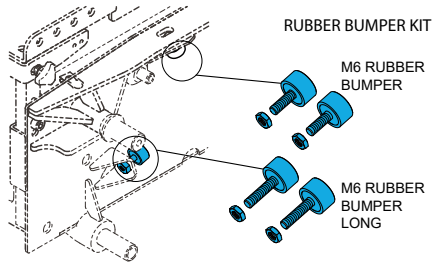

1600-161945

Quickie Power, Q400M Rubber Bumper Kit, Includes 4 Rubber Bumpers & Nuts