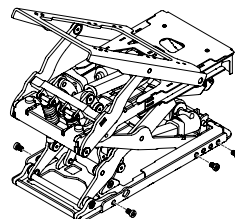

## Parts

**1600-163476**

Quickie Power, Sedeo Pro Tilt Actuator Only With Fasteners

**1600-163477**

Quickie Power, Sedeo Pro Lift Actuator Only With Fasteners

1600-20010139

Quickie Power, Sedeo Pro Seating Cable track Cover only  
Incl mounting Fasteners