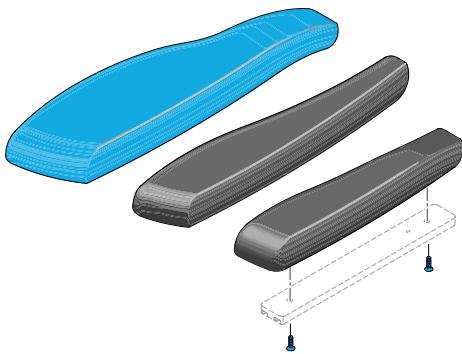

1600-163361
Quickie Power, Sedeo Large Standard Armrest Pad 45 RH