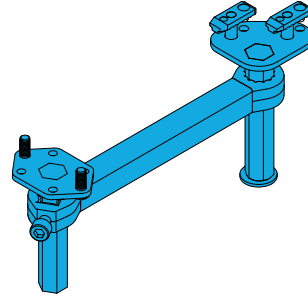

1600-163449

Quickie Power, Sedeo Pro & Lite HC Fixed Joystick
Mount Right Side