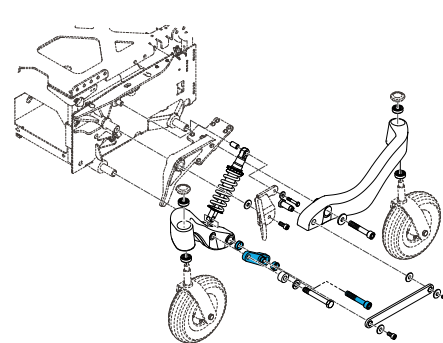

1600-252365

Quickie Power, Q400M Midlink Front Pivot Kit