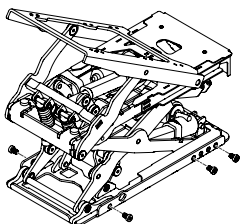

## Assembly

**1600-163327**

Quickie Power, Sedeo Pro Tilt/Lift Combi Seating Cassette Complete Assembly with Fasteners

## Parts

**1600-163476**

Quickie Power, Sedeo Pro Tilt Actuator Only With Fasteners

**1600-163477**

Quickie Power, Sedeo Pro Lift Actuator Only With Fasteners

1600-20010139

Quickie Power, Sedeo Pro Seating Cable track Cover only  
Incl mounting Fasteners