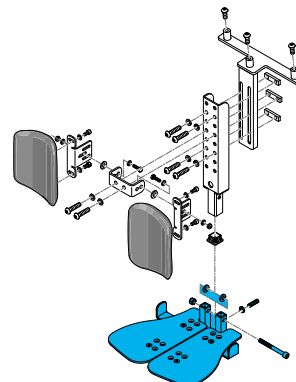

1600-168266

Quickie Power, Sedeo Lite Fixed Centre Mount Footplate Assembly Only