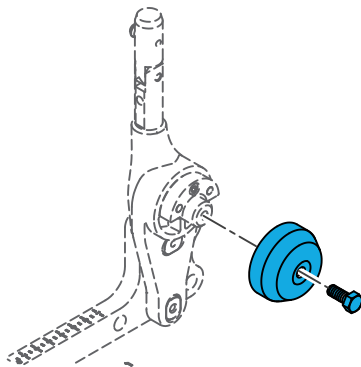

1600-168125

Quickie Power, Sedeo Lite Backrest Receiver Cover, for use with Cantilever Arm