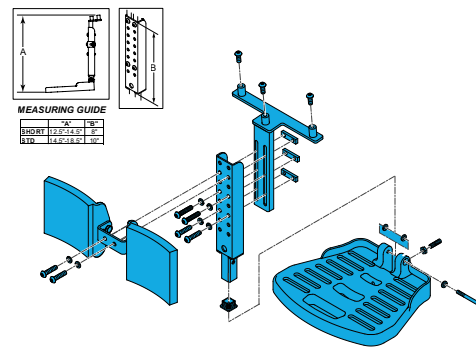

## Fixed Centre Mount, Fixed Footplate

1600-163573

Quickie Power, Sedeo Pro/Lite Fixed Centre Mount Short

1600-163574

Quickie Power, Sedeo Pro/Lite Fixed Centre Mount Long

1600-103118

Quickie Power, Sedeo Pro/Lite Fixed Centre Mount, Calf Pad and Hardware