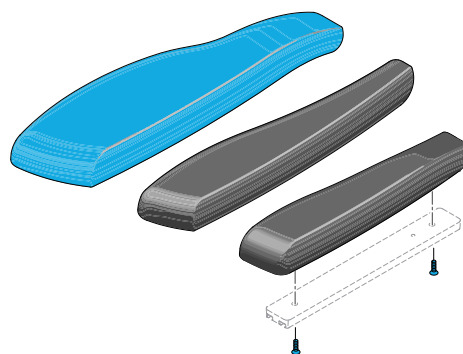

1600-163360
Quickie Power, Sedeo Large Standard Armrest Pad 45 LH