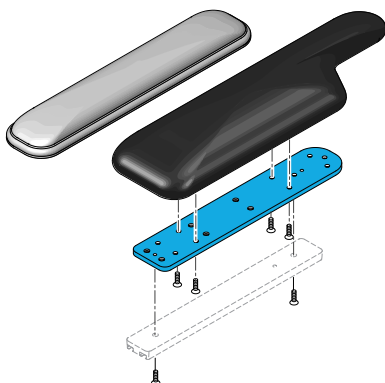

# Gel Trough Armrest Pad

Quickie Power, Sedeo Pro \_\_\_\_ Gel Trough Assembly \_\_\_\_ Side,  
 \_\_\_\_\_

Size	Side	Width	Product Codes
Large	Left	4.5" x 14.5"	1600-163350
Large	Right	4.5" x 14.5"	1600-163351
Medium	Left	3.5" x 13"	1600-163348
Medium	Right	3.5" x 13"	1600-163349

# 2 Pt Armrest Lock

1600-247172

Quickie Power 2nd Attachment point for Cantilever  
 Armrest LHS

1600-247167

Quickie Power 2nd Attachment point for Cantilever  
 Armrest RHS

# Armrest Mounting Parts

1600-248518

PRO AMREST ADAPTER (Adapter Plate)

1600-103499-006

M5X16 8.8 DPS NP

**1600-341220**

Quickie Power, Sedeo Pro Cable Clip, Used with 2 cables

**1600-560794**