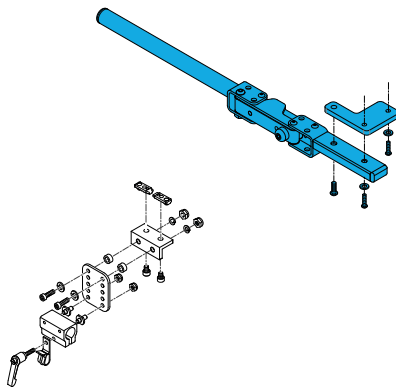

Mounts

1600-163451

Quickie Power, Sedeo Pro HC Retractable Joystick Mount
Assembly Right Side

Complete Left and Right
side assemblies.
Right side is shown.

1600-163452

Quickie Power, Sedeo Pro HC Retractable Joystick Mount
Assembly Left Side

Complete Left and Right
side assemblies.
Right side is shown.

1600-120593

Quickie Power, Sedeo Pro & Lite Round Tube Swingaway
Joystick Mount Assembly Right Side

1600-120594

Quickie Power, Sedeo Pro & Lite Round Tube Swingaway
Joystick Mount Assembly Left Side

1600-164202

Quickie Power, Sedeo Pro Round Joystick Mount Assembly

1600-164204

Quickie Power, Round Joystick Pro Mount Swingaway
Assembly RHS