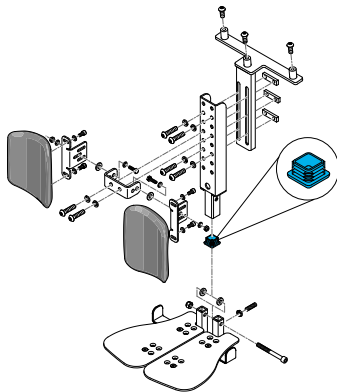

1600-010615

Quickie Power, Sedeo Lite Fixed Centre Mount Legrest Square End Cap