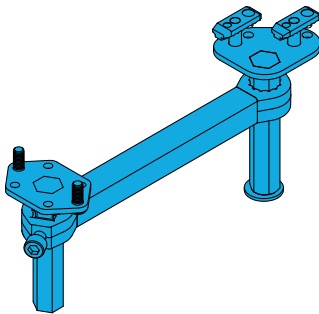

1600-163450

Quickie Power, Sedeo Pro & Lite HC Fixed Joystick
Mount Left Side