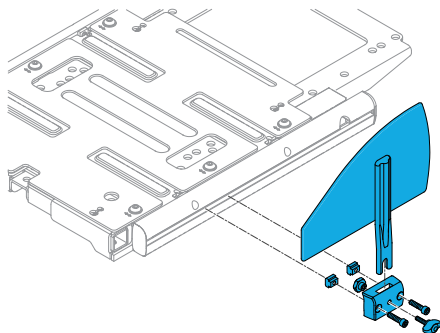

## Side Guards

**1600-163441**

Quickie Power, Sedeo Side Guard Plate Fasteners for One Side

**1600-22804030-001**

Quickie Power, Sedeo Side Guard and Receiver Assembly Left Side

**1600-22804030-002**

Quickie Power, Sedeo Side Guard and Receiver Assembly Right Side