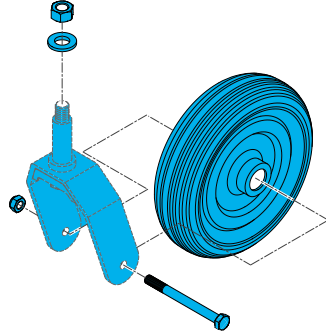

Castors

1600-247565

Quickie Power, Q400M 7" Solid Castor and Fork Assembly ea