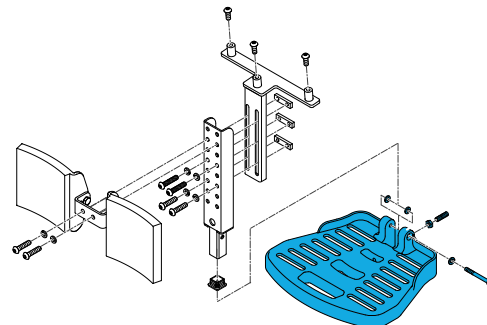

1600-101685

Quickie Power, Sedeo Pro/Lite Fixed Centre Mount Footplate Assembly