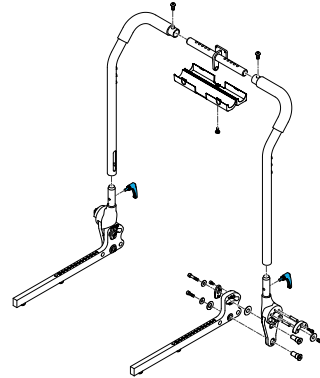

1600-168121

Quickie Power, Sedeo Lite Fixed Backrest Quick Release Lever Kit