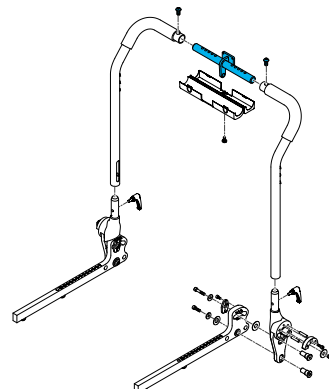

**1600-168120**

Quickie Power, Sedeo Lite Back Headrest Mounting Bracket Cover

**1600-168118**

Quickie Power, Sedeo Lite Back Canes Center Adjustment Bracket Narrow, 15-19" Wide

**1600-168119**

Quickie Power, Sedeo Lite Back Canes Center Adjustment Bracket Narrow, 15-19" Wide