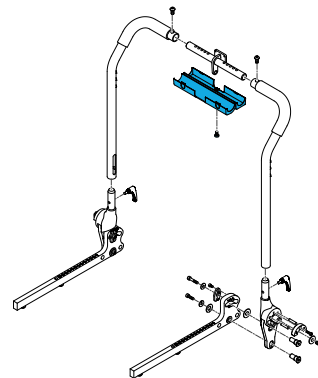

1600-168120

Quickie Power, Sedeo Lite Back Headrest Mounting Bracket Cover