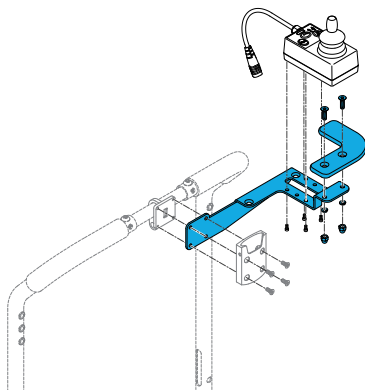

Attendant

1600-22809050-001

Quickie Power, Sedeo Lite Attendant Control Mount and
Palm Rest Assembly Left Side