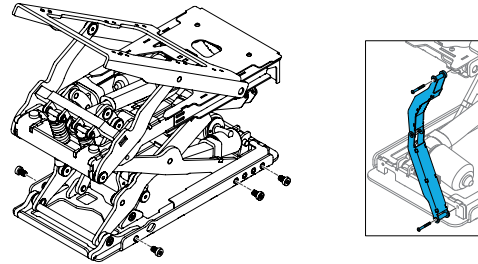

1600-248517

Quickie Power, Sedeo Pro Tilt/Lift Combo Harness  
Wiring

1600-248502

Quickie Power, Sedeo Pro Cassette Mounting Bolts  
M8\*125\*12

1600-20010137

Quickie Power, Sedeo Pro Cassette Cable Track Incl  
mounting Fasteners