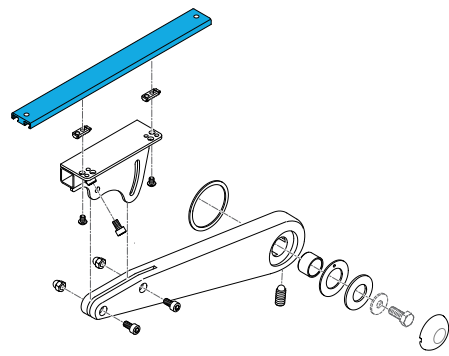

## Standard Arm Rest Assemblies

1600-22804010-001

Quickie Power, Sedeo Lite Cantilever Armrest Assembly  
Left Side

1600-22804010-002

Quickie Power, Sedeo Lite Cantilever Armrest Assembly  
Right Side

**1600-22504042**

Quickie Power Armpad Profile for Gel, Comfort and Standard

**1600-22804061**

Quickie Power, Sedeo Lite Cantilever Armrest Rail for Sedeo Lite Armpad

**1600-164257**

Quickie Power, Sedeo Lite Cantilever Armrest Hardware Kit for Both Sides