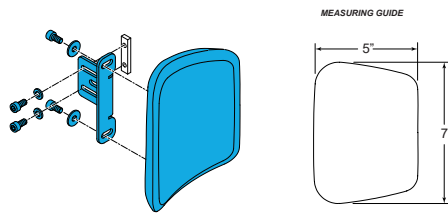

**1600-168266**

Quickie Power, Sedeo Lite Fixed Centre Mount Footplate Assembly Only

1600-22505027

Quickie Power, Sedeo Lite Fixed Centre Mount Legrest Calf Pad Assembly Only