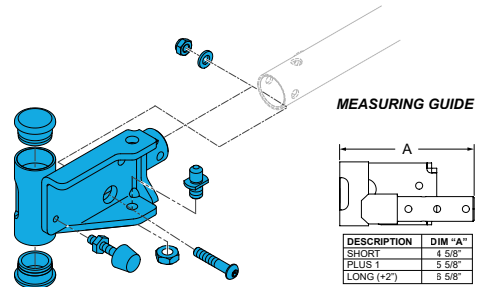

# Swingaway Hanger Mount

1600-122712

Quickie Power, Asap Style Hanger Receiver Mount Per each; To be ordered with 104780 or 104781

1600-104780

Quickie Power, Swing-Away Hanger Receiver Short Assembly RHS

1600-104781