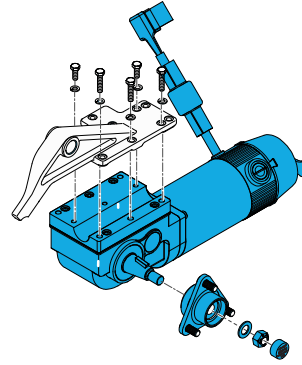

1600-250286

Quickie Power, Q400M 4 Pole 10 kph Motor Left Side