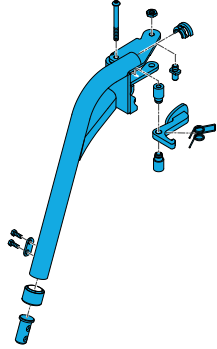

Swingaway Hanger

1600-115168

Quickie Power, 70 Degree Swing-Away hanger LHS