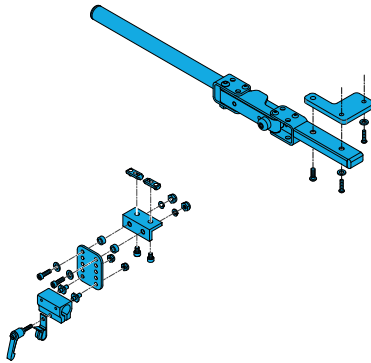

**1600-164202**

Quickie Power, Sedeo Pro Round Joystick Mount Assembly

**1600-164204**

Quickie Power, Round Joystick Pro Mount Swingaway  
Assembly RHS

**1600-164203**

Quickie Power, Round Joystick Pro Mount Swingaway  
Assembly LHS