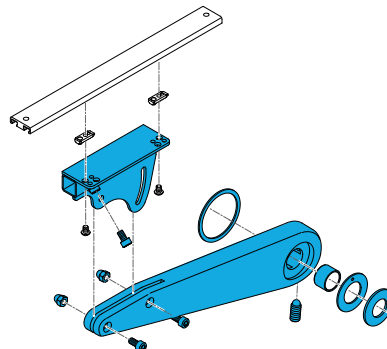

## Standard Arm Rest Assemblies

1600-22804010-001

Quickie Power, Sedeo Lite Cantilever Armrest Assembly  
Left Side

1600-22804010-002

Quickie Power, Sedeo Lite Cantilever Armrest Assembly  
Right Side

**1600-22504042**

Quickie Power Armpad Profile for Gel, Comfort and Standard

**1600-22804061**

Quickie Power, Sedeo Lite Cantilever Armrest Rail for Sedeo Lite Armpad

**1600-164257**

Quickie Power, Sedeo Lite Cantilever Armrest Hardware Kit for Both Sides