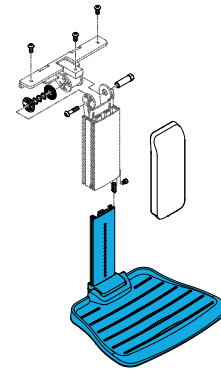

1600-22505105

Quickie Power, Sedeo Lite Angle Adjustable Center Mount Footrest lower Assembly Including Footplate