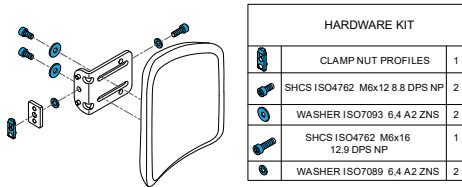

1600-253789

Quickie Power, Sedeo Lite Angle Adjustable Center Mount Legrest Hardware Kit