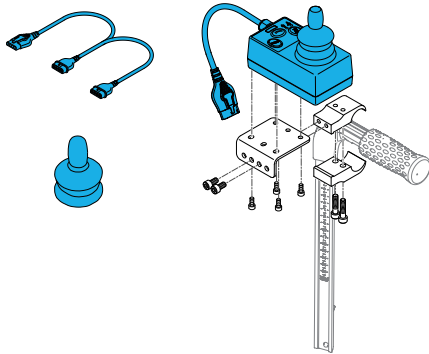

1600-102175

VR2 Attendant Controller with Cable