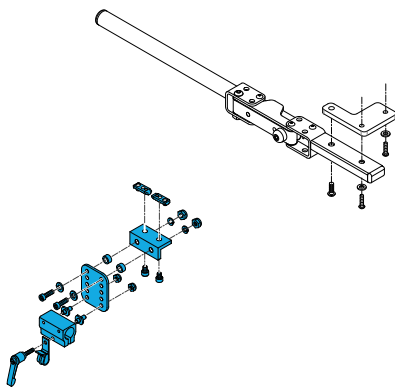

1600-164202

Quickie Power, Sedeo Pro Round Joystick Mount Assembly