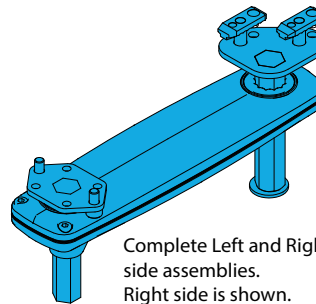

# Mounts

**1600-163451**

Quickie Power, Sedeo Pro HC Retractable Joystick Mount  
Assembly Right Side

Complete Left and Right  
side assemblies.  
Right side is shown.

**1600-163452**

Quickie Power, Sedeo Pro HC Retractable Joystick Mount  
Assembly Left Side