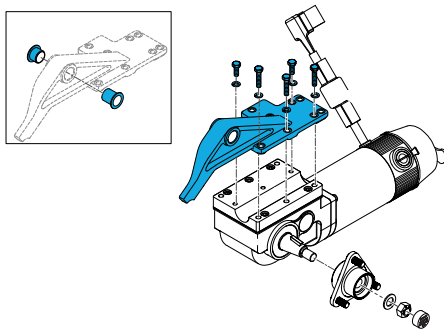

Motors

1600-252369

Quickie Power, Q400M Motor Mounting Kit Right Side