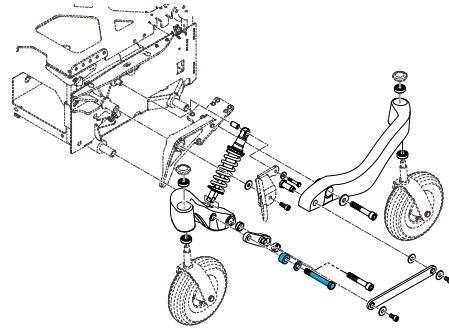

# Base

**1600-241249**

Quickie Power, Q400M Base Assembly, Includes Frame, Suspension, Casters, Drive Wheels and Motors.

# Suspension

**1600-161941**

Quickie Power, Q400M Front Right Caster Arm Assembly with Bearings

**1600-161942**

Quickie Power, Q400M Front Left Caster Arm Assembly With Bearings

**1600-101686**

Quickie Power, Q400M Suspension Arm Bearing

**1600-252365**

Quickie Power, Q400M Midlink Front Pivot Kit

**1600-163317**

Quickie Power, Q400M Fornt Suspension Kit With Hardware:  
For one side Only

**1600-161940**

Quickie Power, Q400M Suspension Front Stop kit for one side

**1600-161939**

Quickie Power, Suspension Midlink Kit, includes Link Bar and Hardware

**1600-161943**

Quickie Power, Q400M Rear Caster Arm Right Side with Bearings

**1600-161944**

Quickie Power, Q400M Rear Caster Arm Left Side With Bearings