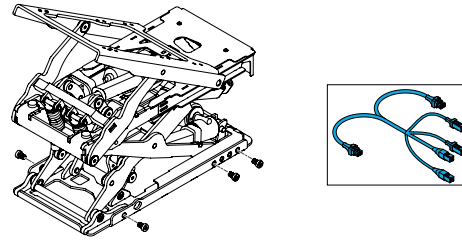

1600-248517

Quickie Power, Sedeo Pro Tilt/Lift Combo Harness
Wiring