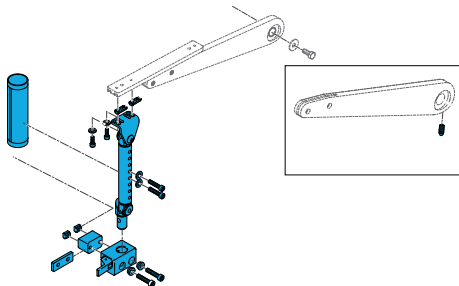

2 Pt Armrest Lock

1600-247172

Quickie Power 2nd Attachment point for Cantilever
Armrest LHS