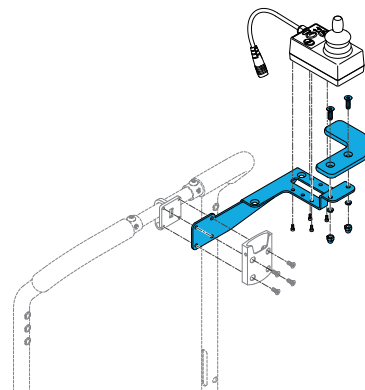

## Attendant

**1600-22809050-001**

Quickie Power, Sedeo Lite Attendant Control Mount and  
Palm Rest Assembly Left Side

**1600-22809050-002**

Quickie Power, Sedeo Lite Attendant Control Mount and  
Palm Rest Assembly Right Side