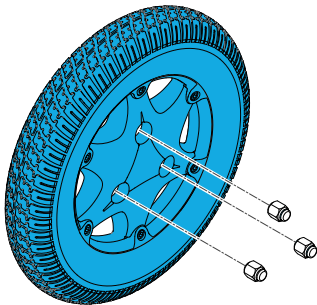

Drive Wheel

1600-243578

Quickie Power, Q400M 13" Drive Wheel with 2.5" Knob-
by Black Dual Density (Solid) Tires Per Each