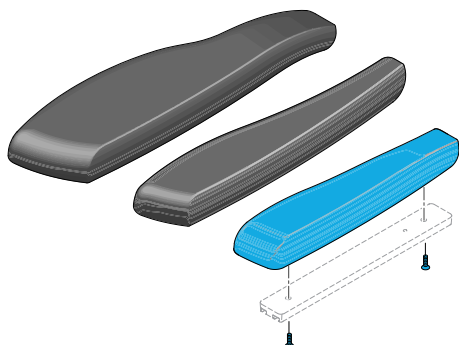

1600-163359
Quickie Power, Sedeo Pro Arm Pad 400 RHS

Standard Armrest Pads

1600-163356

Quickie Power, Sedeo Pro Standard Armrest Pad 30 LH