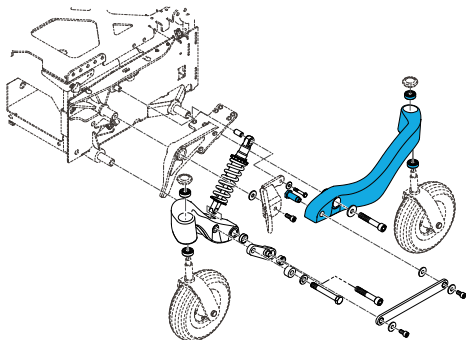

**1600-161939**

Quickie Power, Suspension Midlink Kit, includes Link Bar and Hardware

**1600-161943**

Quickie Power, Q400M Rear Caster Arm Right Side with Bearings

**1600-161944**

Quickie Power, Q400M Rear Caster Arm Left Side With Bearings