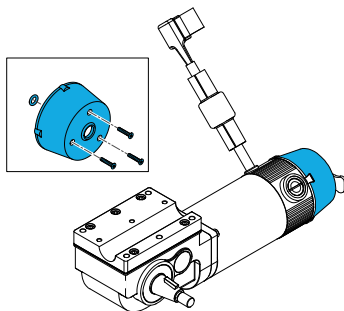

1600-124936

Quickie Power, Q400M Clip, Wire Saddle

**1600-252367**

Quickie Power, Q400M 4 Pole Motor Brake Lever Set