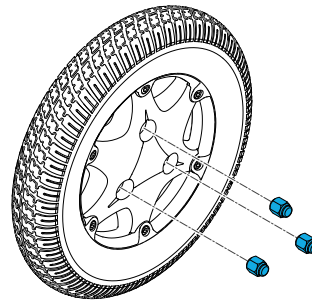

## Drive Wheel

**1600-243578**

Quickie Power, Q400M 13" Drive Wheel with 2.5" Knob-  
by Black Dual Density (Solid) Tires Per Each

**1600-161965**

Quickie Power, Lug Nut Set (set of 3)

**1600-126537**

Quickie Power, Q400M 13" Knobby Dual Density (Solid)  
Tire Only, Per Each