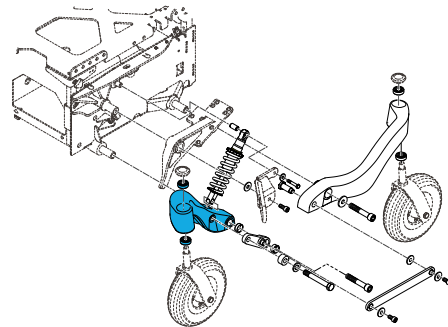

# Base

**1600-241249**

Quickie Power, Q400M Base Assembly, Includes Frame, Suspension, Casters, Drive Wheels and Motors.

# Suspension

**1600-161941**

Quickie Power, Q400M Front Right Caster Arm Assembly with Bearings

**1600-161942**

Quickie Power, Q400M Front Left Caster Arm Assembly With Bearings

**1600-101686**

Quickie Power, Q400M Suspension Arm Bearing