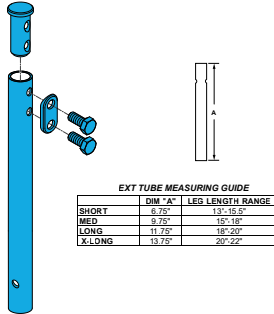

Swingaway Hanger Footplates

1600-100211

Quickie Power, Asap Style Hanger Long Round Extension Tube and Hardware Only