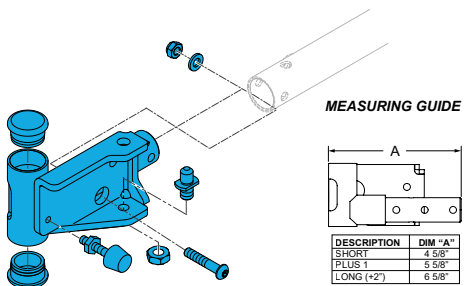

1600-104781

Quickie Power, Swing-Away Hanger Receiver Short Assembly LHS