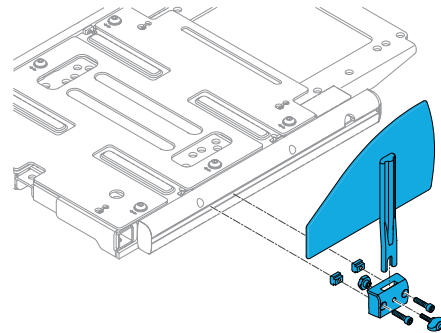

## Side Guards

**1600-163441**

Quickie Power, Sedeo Side Guard Plate Fasteners for One Side

**1600-22804030-001**

Quickie Power, Sedeo Side Guard and Receiver Assembly Left Side

**1600-22804030-002**

Quickie Power, Sedeo Side Guard and Receiver Assembly Right Side