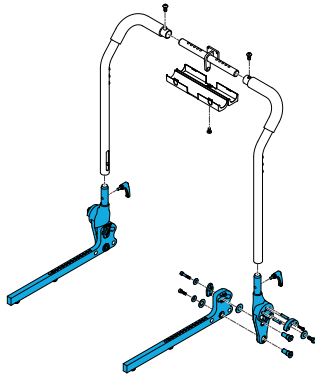

1600-22802001-001

Quickie Power, Sedeo Lite Backrest Frame Interface
Non Folding