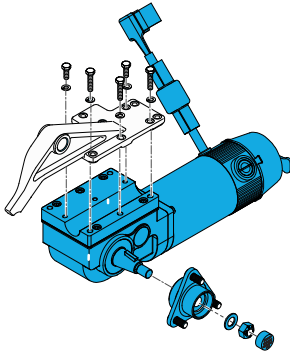

# Motors

**1600-252369**

Quickie Power, Q400M Motor Mounting Kit Right Side

**1600-252370**

Quickie Power, Q400M Motor Mounting Kit Left Side

1600-250287

Quickie Power, Q400M 4 Pole 10 kph Motor Right Side

1600-250286

1600-124936

Quickie Power, Q400M Clip, Wire Saddle

**1600-252367**

Quickie Power, Q400M 4 Pole Motor Brake Lever Set