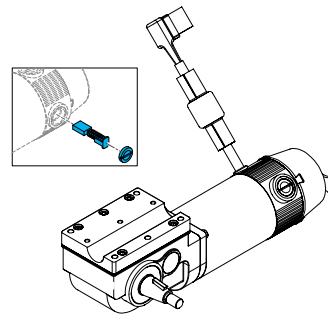

1600-112281

Quickie Power, 4 Pole Motor Brush Kit