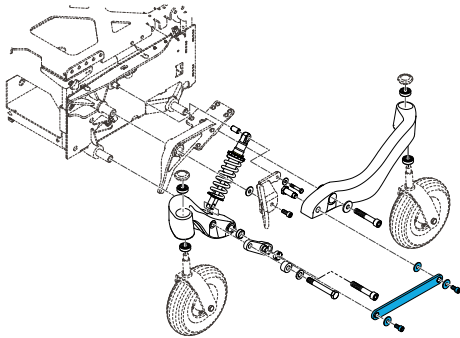

1600-161939

Quickie Power, Suspension Midlink Kit, includes Link Bar and Hardware