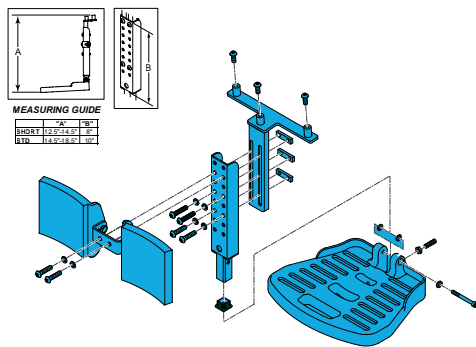

Fixed Centre Mount, Fixed Footplate

1600-163573

Quickie Power, Sedeo Pro/Lite Fixed Centre Mount Short