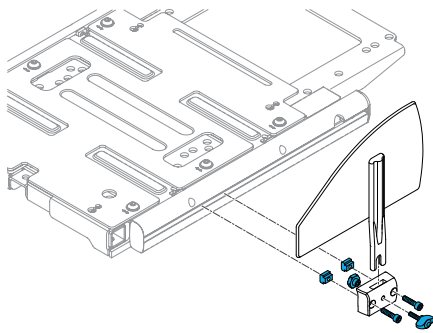

Side Guards

1600-163441

Quickie Power, Sedeo Side Guard Plate Fasteners for One Side