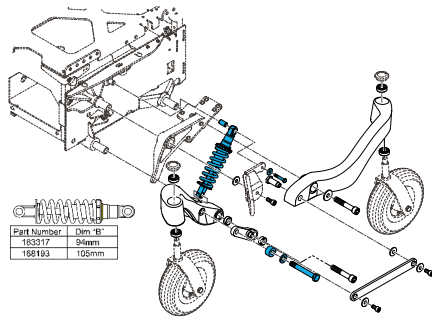

# Base

**1600-241249**

Quickie Power, Q400M Base Assembly, Includes Frame, Suspension, Casters, Drive Wheels and Motors.

# Suspension

**1600-161941**

Quickie Power, Q400M Front Right Caster Arm Assembly with Bearings

**1600-161942**

Quickie Power, Q400M Front Left Caster Arm Assembly With Bearings

**1600-101686**

Quickie Power, Q400M Suspension Arm Bearing

**1600-252365**

Quickie Power, Q400M Midlink Front Pivot Kit

**1600-163317**

Quickie Power, Q400M Fornt Suspension Kit With Hardware:  
For one side Only

**1600-161940**

Quickie Power, Q400M Suspension Front Stop kit for one side

**1600-161939**

Quickie Power, Suspension Midlink Kit, includes Link Bar and Hardware

**1600-161943**

Quickie Power, Q400M Rear Caster Arm Right Side with Bearings

**1600-161944**

Quickie Power, Q400M Rear Caster Arm Left Side With Bearings