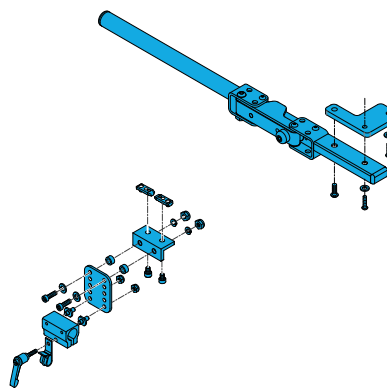

1600-164204

Quickie Power, Round Joystick Pro Mount Swingaway
Assembly RHS