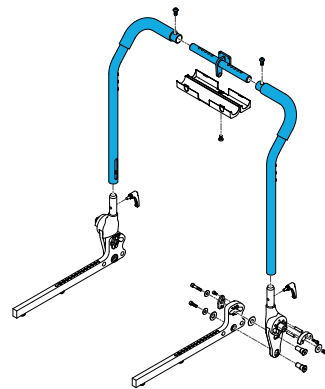

1600-22803010-012

Quickie Power, Sedeo Lite Back Frame Assembly
Standard Height, 18-20" Seat Width