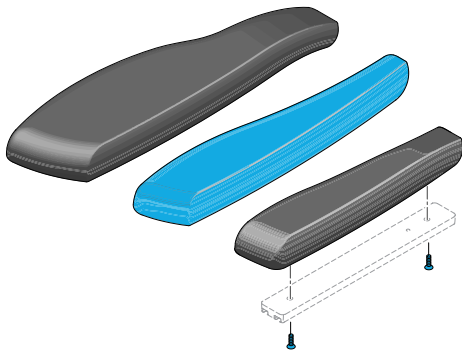

Quickie Power Armpad Profile for Gel, Comfort and Standard

**1600-22804061**

Quickie Power, Sedeo Lite Cantilever Armrest Rail for Sedeo Lite Armpad

**1600-164257**

Quickie Power, Sedeo Lite Cantilever Armrest Hardware Kit for Both Sides

## Standard Armrest Pads

**1600-163356**

Quickie Power, Sedeo Pro Standard Armrest Pad 30 LH

**1600-163357**

Quickie Power, Sedeo Pro Standard Armrest Pad 30 RH

**1600-163359**  
Quickie Power, Sedeo Pro Arm Pad 400 RHS