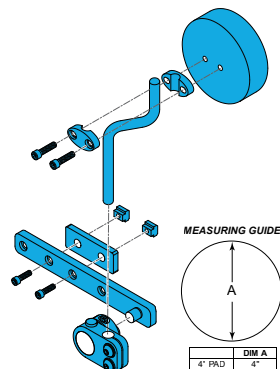

1600-125583

Quickie Power, Sedeo Pro Rail Mounted Knee Support Assembly Left Side, With 4" Pad