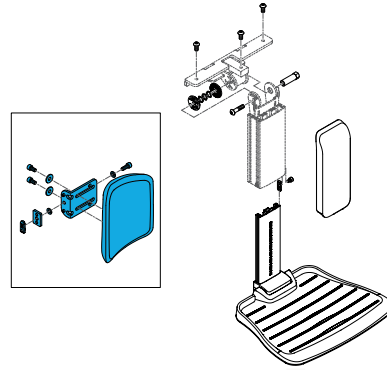

# Angle Adjustable Centre Mount Footplate

**1600-164260**

Quickie Power, Sedeo Lite Angle Adjustable Center Mount Legrest

**1600-22505115**

Quickie Power, Sedeo Lite Angle Adjustable Center Mount Legrest Calf Plate Assembly

**1600-253789**

Quickie Power, Sedeo Lite Angle Adjustable Center Mount Legrest Hardware Kit

**1600-22505105**

Quickie Power, Sedeo Lite Angle Adjustable Center Mount Footrest lower Assembly Including Footplate