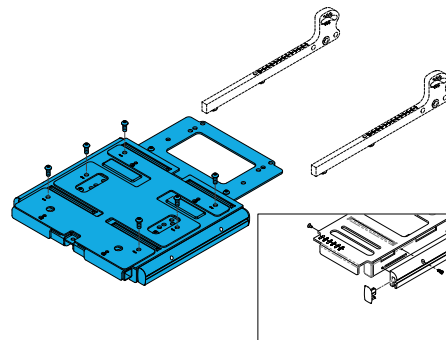

## Seat

1600-22502018

Quickie Power, Sedeo Seat Rail Caps, Pair

1600-22802000

Quickie Power, Sedeo Lite Seat Plate Assembly