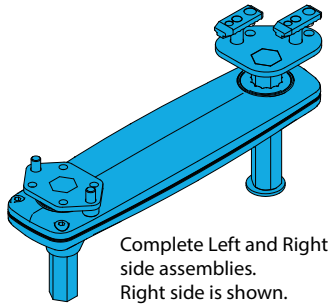

# Mounts

**1600-163451**

Quickie Power, Sedeo Pro HC Retractable Joystick Mount  
Assembly Right Side

Complete Left and Right  
side assemblies.  
Right side is shown.

**1600-163452**

Quickie Power, Sedeo Pro HC Retractable Joystick Mount  
Assembly Left Side