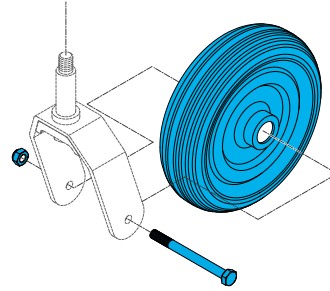

# Castors

1600-247565

Quickie Power, Q400M 7" Solid Castor and Fork Assembly ea

1600-247566

Quickie Power, Q400M 7" Castor with Hardware