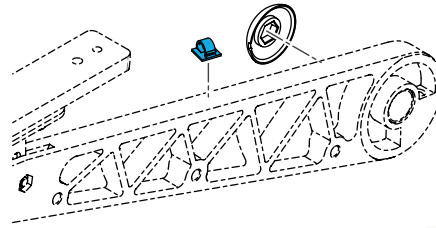

1600-560794

Quickie Power, Sedeo Pro Cable Clip, Used with 1 Cable