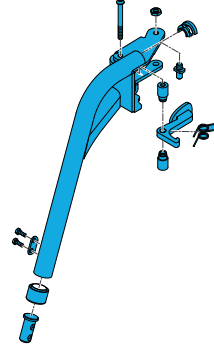

# Swingaway Hanger

1600-115168

Quickie Power, 70 Degree Swing-Away hanger LHS

1600-115167

Quickie Power, 70 Degree Swing-Away hanger RHS