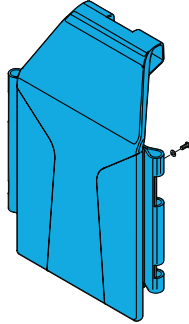

Back

1600-22803050

Quickie Power, Sedeo Lite Backrest Upholstery; Requires M6x16 SHCS & M6 Washer