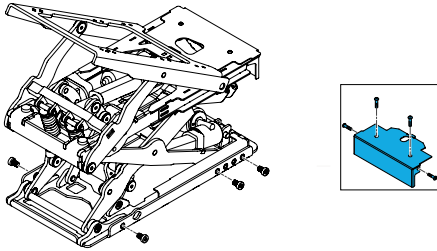

## Parts

**1600-163476**

Quickie Power, Sedeo Pro Tilt Actuator Only With Fasteners

**1600-163477**

Quickie Power, Sedeo Pro Lift Actuator Only With Fasteners

1600-20010139

Quickie Power, Sedeo Pro Seating Cable track Cover only  
Incl mounting Fasteners