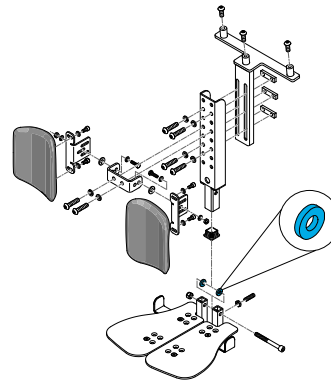

1600-107196

Quickie Power, Sedeo Lite Fixed Centre Mount Footrest Mount Spacer