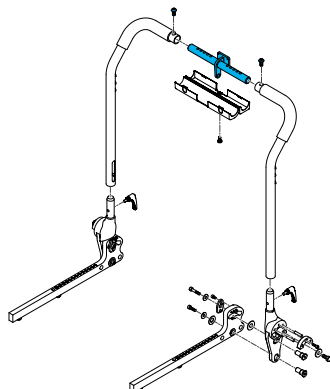

1600-168118

Quickie Power, Sedeo Lite Back Canes Center Adjustment Bracket Narrow, 15-19" Wide