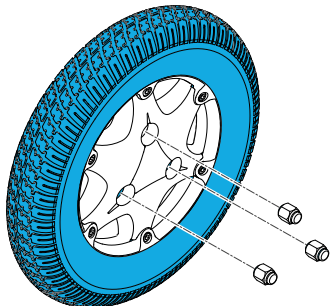

## Drive Wheel

**1600-243578**

Quickie Power, Q400M 13" Drive Wheel with 2.5" Knob-  
by Black Dual Density (Solid) Tires Per Each

**1600-161965**

Quickie Power, Lug Nut Set (set of 3)

**1600-126537**

Quickie Power, Q400M 13" Knobby Dual Density (Solid)  
Tire Only, Per Each