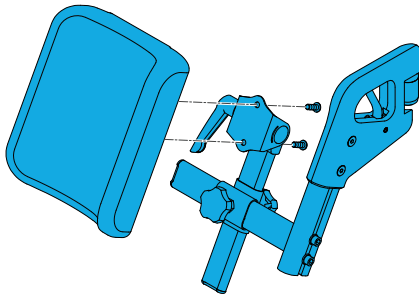

1600-22505200-001

Quickie Power, Sedeo Pro Swingaway Amputation Support Left Side