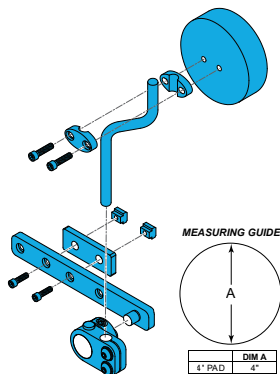

Accessories

Knee Pads

1600-125582

Quickie Power, Sedeo Pro Rail Mounted Knee Support Assembly Right Side, With 4" Pad