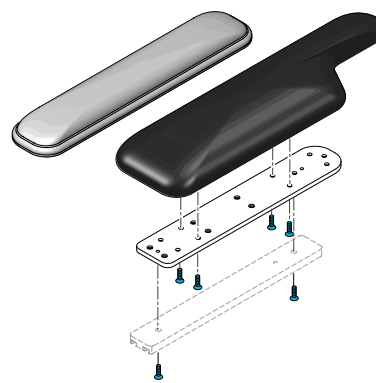

# Armrest Mounting Parts

1600-248518

PRO AMREST ADAPTER (Adapter Plate)

1600-103499-006

M5X16 8.8 DPS NP

**1600-341220**

Quickie Power, Sedeo Pro Cable Clip, Used with 2 cables

**1600-560794**