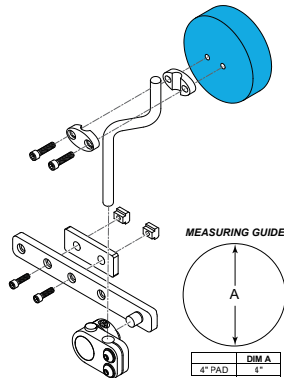

1600-KAD11XX

Quickie Power, Sedeo Pro Rail Mounted Knee Support 4" Pad only