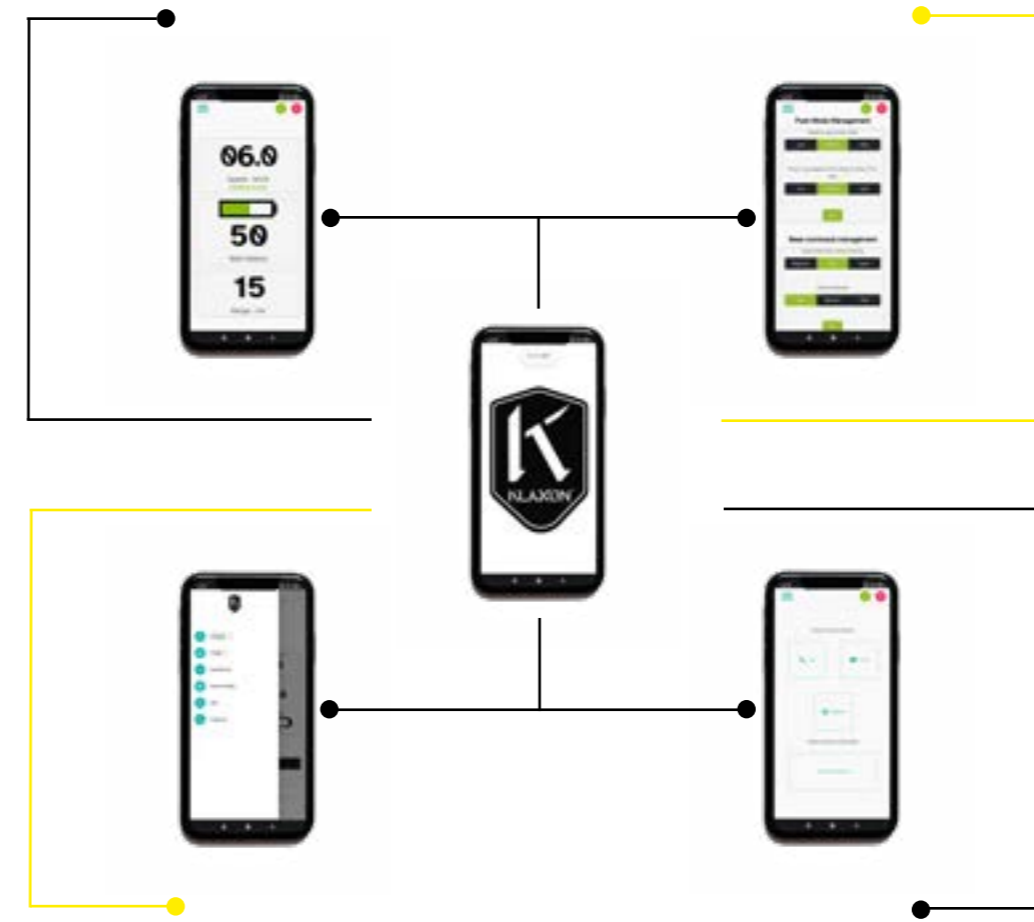

Linking System Klaxon®

The innovative linking system can be mounted on any type of wheelchair, rigid or foldable. Expand the functionality without sacrificing manoeuvrability and lightness.

Technologies and components

Travel bag
Practical and indispensable bag for your travels.

Integrated LED lights
Ensure visibility and safety.

Foldable handlebar
A handlebar that is practical and easy to carry.

Controller
A touch of the lever is all it takes to accelerate and to choose a pre-set speed. Just press the button to brake.

Removable battery
Twist is even lighter and easier to handle thanks to the removable battery.

Ergonomic handle
Facilitates the engagement and its loading into the various means of transport.

Klaxon® App
Select your favourite driving pre-sets through your smartphone. Stay connected!