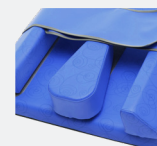

The Jenx rolls and wedges can be used for **play activities** as well as specific therapy **treatments**.

WEDGES

Can be used for both prone and supine lying, and includes accessories to enhance postural control and stability

WEDGES

Size	Code	Length	Height	Width
A	7350-0201-XXX*	60cm	19cm	60cm
B	7350-0202-XXX*	50cm	15cm	50cm
C	7350-0203-XXX*	120cm	35cm	60cm
D	7350-0204-XXX*	92cm	30cm	60cm
E	7350-0205-XXX*	60cm	21cm	60cm

* The last 3 digits of the code represents the colour chosen

COLOUR OPTIONS

Choose from Lime -054 or Blue -066 colourway

ACCESSORIES (FOR WEDGE)

Side Walls

Size A 7350-1001-XXX*
Size B 7350-1002-XXX*
Size C 7350-1003-XXX*
Size D 7350-1004-XXX*

Standard Strap

7350-1950-XXX*

Abduction Block

7350-1510-XXX*

* The last 3 digits of the code represents the colour chosen