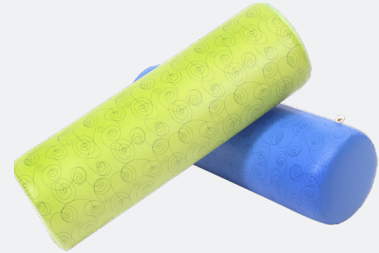

The Jenx rolls and wedges can be used for **play activities** as well as specific therapy **treatments**.

WEDGES

Can be used for both prone and supine lying, and includes accessories to enhance postural control and stability

ROLLS

Can be used in lying to support both legs at the knees. Increase stability and helps prevent legs rolling to the side

ROLLS

Size	Code	Length	Diameter
1	7350-2051-XXX*	60cm	30cm
2	7350-2052-XXX*	90cm	30cm
3	7350-2053-XXX*	120cm	30cm
4	7350-2054-XXX*	90cm	35cm

WEDGES

Size	Code	Length	Height	Width
A	7350-0201-XXX*	60cm	19cm	60cm
B	7350-0202-XXX*	50cm	15cm	50cm
C	7350-0203-XXX*	120cm	35cm	60cm
D	7350-0204-XXX*	92cm	30cm	60cm
E	7350-0205-XXX*	60cm	21cm	60cm

* The last 3 digits of the code represents the colour chosen

COLOUR OPTIONS

Choose from Lime -054 or Blue -066 colourway

ACCESSORIES (FOR WEDGE)

Side Walls

Size A 7350-1001-XXX*
Size B 7350-1002-XXX*
Size C 7350-1003-XXX*
Size D 7350-1004-XXX*

Standard Strap

7350-1950-XXX*