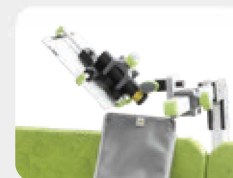

Height Adjustable Platform

Activity Frame/ Tablet Holder