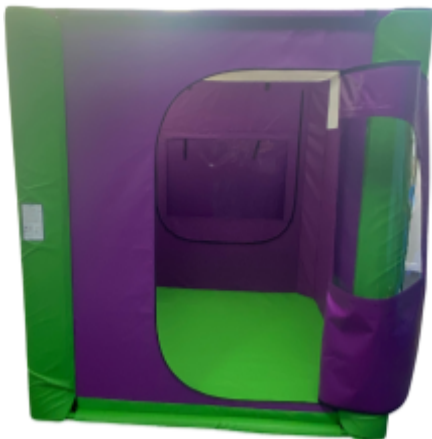

Plum and Light Green