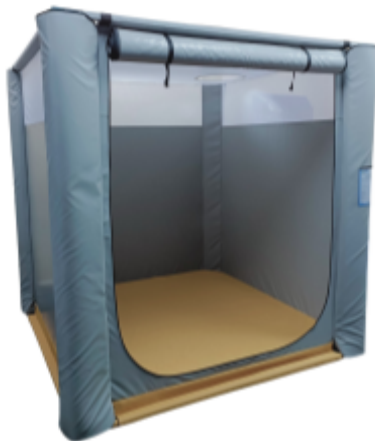

Grey

FACT SHEET

Safespace Colour Example