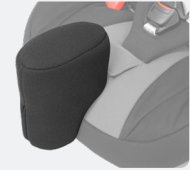

Excellent postural support

Inbuilt adjustment to the rear of the seat allows the backrest height to be increased for growth

Large abdominal pad **protects child** at harness buckle

Crash tested to ECE R44-04

Uses **vehicle seatbelt** to secure the child

5 point comfort harness with shoulder and abdominal padding, and centre pull adjuster

ACCESSORIES

Forearm Support Tray
4141-5530-000

Abduction Pommel
4141-1510-000

ISOfix Adapter
4170-6911-100

XL Upgrade Kit
(Harness upgrade only possible when child is over 15kg)
4141-0140-000

Package includes

- Adjustable headrest
- Backrest infill padding
- Slim lateral supports
- 20° tilt
- Base board accessory
- Swivel base system - (Right turning) to enable turning of the car seat towards the doorway to help with transfers
- Stabiliser (Clamp bow) seat attachment
- Grey/Black upholstery

SLIM SWIVEL BASE

Allows more space and headroom inside the car when turning out.

Right Turning Swivel Package: 4141-0011-R90

Code	Seat Width (pelvis)	Seat Width (knee)	Seat Depth (min-max)	Back Height	Crown Height	Height Laterals	Distance Laterals	Car Seat Weight	Capacity
4141-0011-090	30cm	35cm	26cm	27-39cm	51-62cm	17-27cm	14-19cm	8.5kg	9-36kg