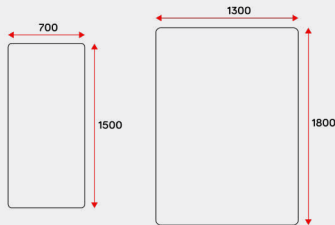

Optional Extras

Stabilising Mesh Set (suitable for foam mattresses only)

Used to stabilise equipment on bed during sleep.
Includes 2x mesh sheets; 1 bottom, 1 top

Cot Bed Size
7150-7011-C00

Single Bed Size
7150-7012-S00