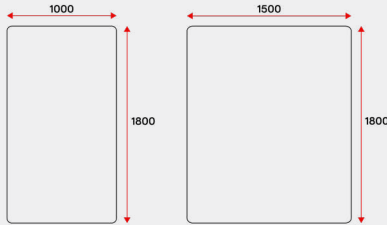

Optional Extras

Stabilising Mesh Set (suitable for foam mattresses only)

Used to stabilise equipment on bed during sleep.
Includes 2x mesh sheets; 1 bottom, 1 top

Cot Bed Size
7150-7011-C00

Single Bed Size
7150-7012-S00