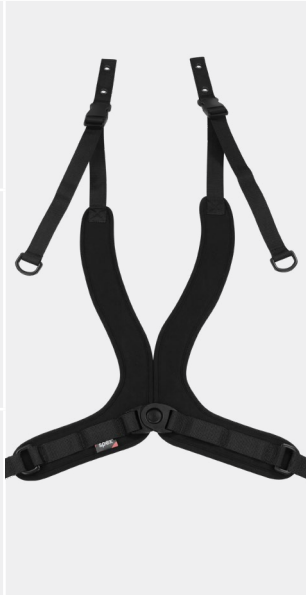

Head Supports

Head Support Pads	
Size 1 11cm (D) x 16cm (H) 2880-4471-346	
Size 2 13cm (D) x 18cm (H) 2880-4472-346	

Occipital Head Support		Standard Lateral Head Support		Extended Lateral Head Support	
Merino/Spacer Fabric 2010-4110-099		Small (17cm Internal width)		Small (17cm Internal width)	
		Merino/Spacer Fabric 2010-4210-099		Merino/Spacer Fabric 2010-4310-099	
Wipe Down Cover 2010-4210-209		Small (17cm Internal width)		Small (17cm Internal width)	
		Wipe Down Cover 2010-4210-209		Wipe Down Cover 2010-4310-209	
Wipe Down Cover 2010-4110-209		Large (21cm Internal width)		Large (21cm Internal width)	
		Merino/Spacer Fabric 2010-4211-099		Merino/Spacer Fabric 2010-4311-099	
Wipe Down Cover 2010-4211-209		Large (21cm Internal width)		Large (21cm Internal width)	
		Wipe Down Cover 2010-4211-209		Wipe Down Cover 2010-4311-209	

Lateral Supports

Standard Lateral Supports		
Height and angle adjustable. All sizes are compatible with both Duro sizes.		
Size 1 8cm (H) x 10cm (L) 2880-3010-346	Size 2 10cm (H) x 12cm (L) 2880-3020-346	Size 3 12cm (H) x 13cm (L) 2880-3030-346

Lateral Supports (continued)

Teardrop Lateral Supports		Contoured Lateral Supports	
<p>Size 1 13.5cm (H) x 7.5cm (L) 2006-3110-099</p>	<p>Size 2 15.5cm (H) x 10.5cm (L) 2006-3120-099</p>		<p>Spex Discovery Axial design 9cm (H) x 13cm (L) 2006-3030-099</p> 

Harness Options

Spex Centrepoint Harness	5-Point Harness
<p>X-Small Recommended for size 1 Duro Total pad dimensions: 26cm (H) x 22cm (W) 2006-6660-017</p>	<p>With front pull adjusters and neck padding 2880-6511-346</p> 
<p>Small Recommended for size 1 & 2 Duro Total pad dimensions: 36cm (H) x 32cm (W) 1409-6661-017</p>	
<p>Medium Recommended for size 2 Duro Total pad dimensions: 36cm (H) x 32cm (W) 1409-6662-017</p>	