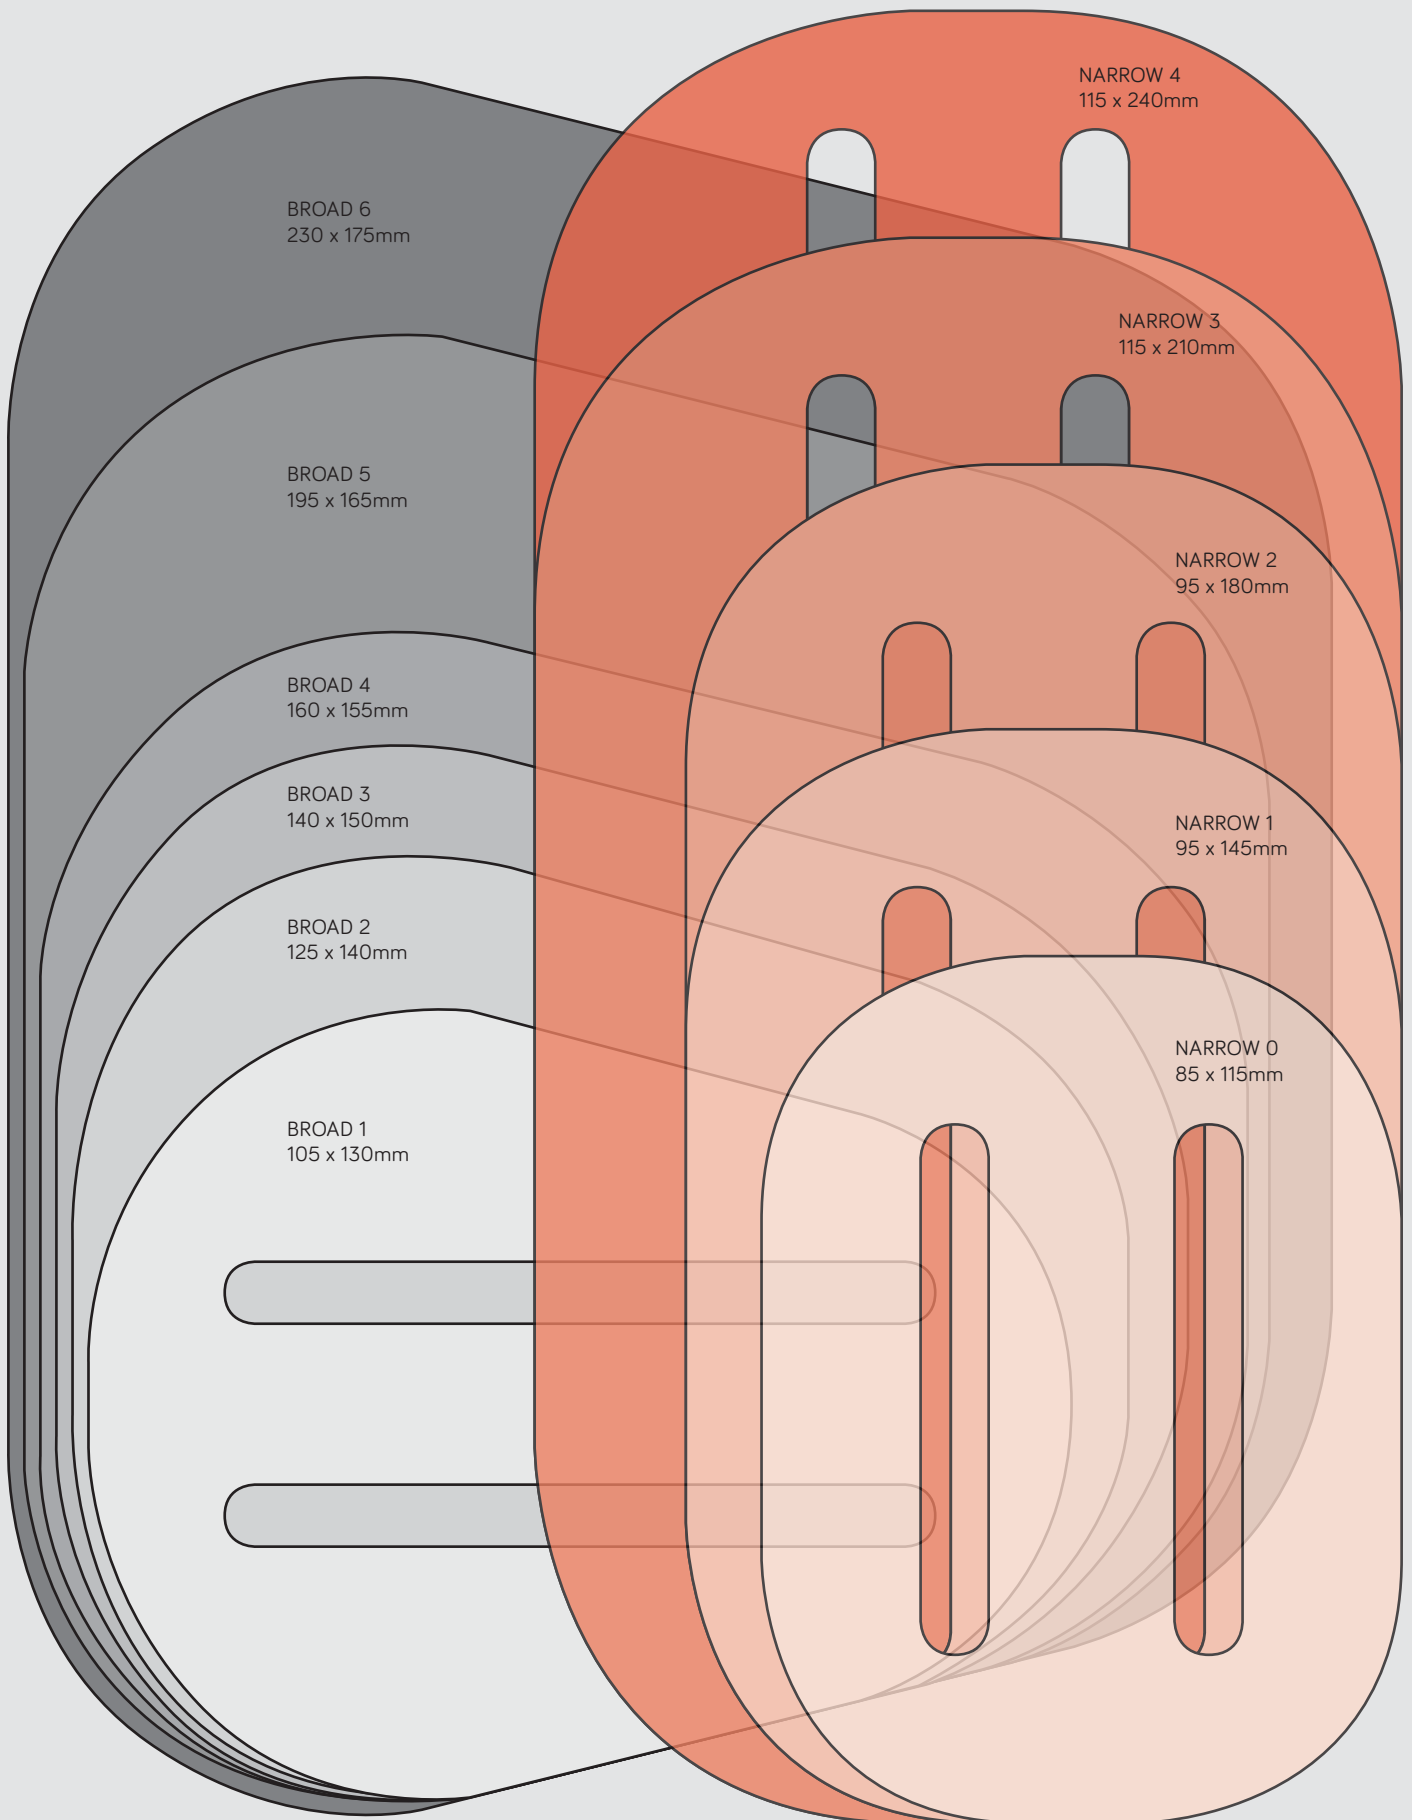

LIFE-SIZE LATERAL TEMPLATE

Spex provides the tools to make decisions for faster results, including this lateral pad size guide to scale. When deciding which lateral support pad style and size will suit your clients, place this page against their torso to make an informed decision on the spot!