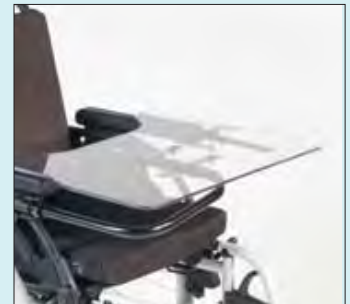

### Optional Extras

Half Folding Backrest

24" Spoke Wheel Drum brakes

Height adjustable armrest with sliding pad for long and short position

Step Tube

Elevating legrest

Stump pad

Cast Support

# BasiX<sup>2</sup><sup>TM</sup>

*Ultra lightweight frame designed for personalised comfort*

*Available in both Self Propelled and Transit models, the Breezy BasiX<sup>2</sup> is a lightweight wheelchair that features amazing adjustability and rigidity, combined with a modern and clean look.*