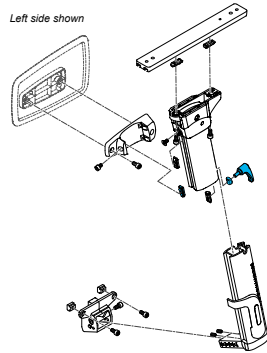

1600-163364
Quickie Power, Sedeo Pro Single Post Arm Rest,
Height Adjustment Handle Kit