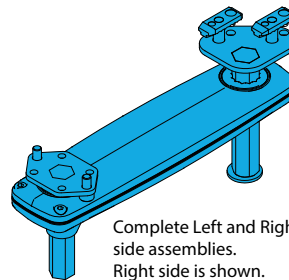

Complete Left and Right side assemblies. Right side is shown.

1600-163452

Quckie Power, Sedeo Pro HC Retractable Joystick Mount Assembly Left Side

Complete Left and Right side assemblies. Right side is shown.