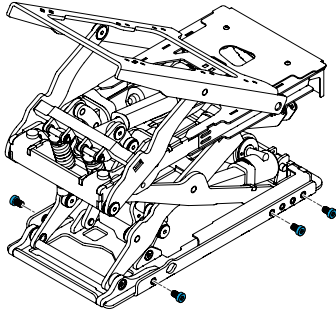

1600-248502

Quickie Power, Sedeo Pro Cassette Mounting Bolts
M8*125*12