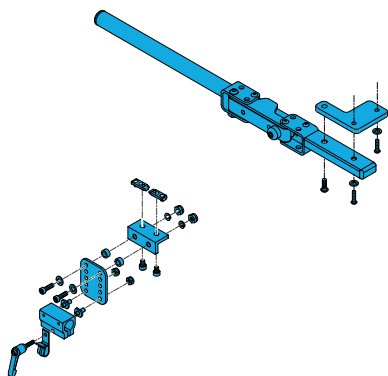

Quickie Power, Sedeo Pro Round Joystick Mount
Assembly

1600-164204

Quickie Power, Round Joystick Pro Mount Swingaway
Assembly RHS

1600-164203

Quickie Power, Round Joystick Pro Mount Swingaway
Assembly LHS