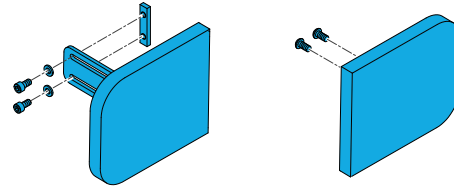

1600-249756

Quickie Power, Sedeo Pro Power Centre Mount Legrest
elevation Actuator Kit

1600-163447

Quickie Power, Sedeo Pro Power Centre Mount Calf
Pad (6"x7") Assembly Right side

1600-163446

Quickie Power, Sedeo Pro Power Centre Mount Calf
Pad (6"x7") Assembly Left side