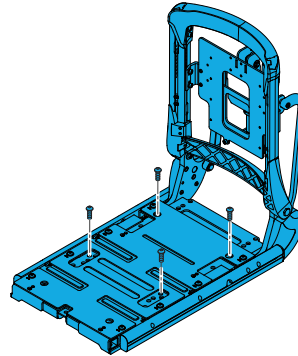

1600-163841

Quickie Power, Sedeo Pro, 130 Degree Power Recline, Long Seat Complete Assembly