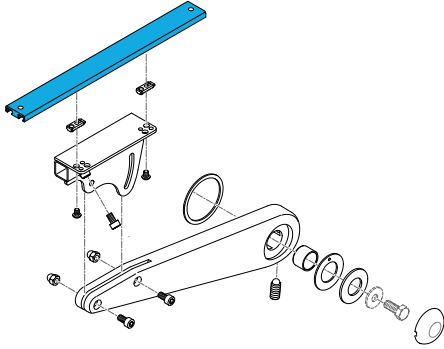

Quickie Power, Sedeo Lite Cantilever Armrest
Assembly Left Side

1600-22804010-002

Quickie Power, Sedeo Lite Cantilever Armrest
Assembly Right Side

1600-22804061

Quickie Power, Sedeo Lite Cantilever Armrest
Rail for Sedeo Lite Armpad