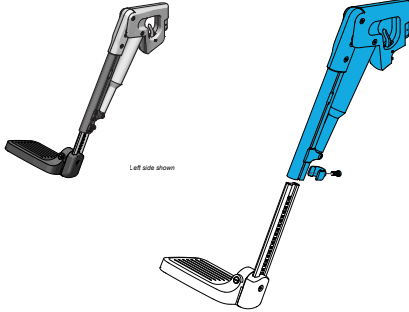

Swingaway Power ELR Parts

1600-22505216-001

Quickie Power, Sedeo Pro Swingaway Power ELR Hanger Only Left Side