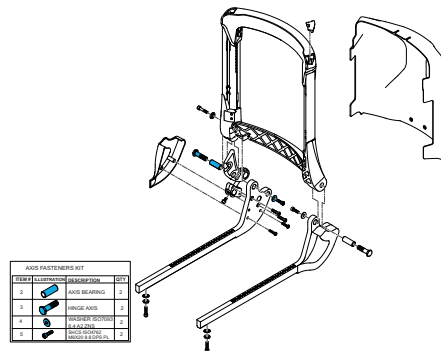

1600-163343

Quickie Power, Sedeo Pro Fixed Back Hinge/Axis Fasteners Kit