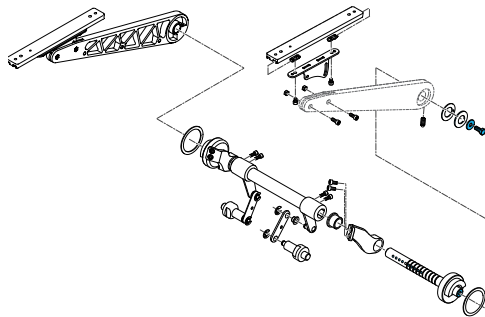

1600-22504110-002

Quickie Power, Sedeo Reclining Back Armrest Receiver
Assembly Right Side

1600-168374

Quickie Power, Sedeo Pro Reclining Flip Back Armrest
Assembly

1600-164254

Quickie Power, Sedeo Pro Reclining Back, Cantilever
Arm Hardware Kit