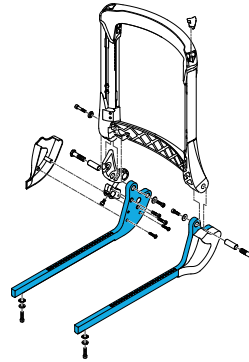

1600-22502018

Quickie Power, Sedeo Seat Rail Caps, Pair

Back Frame Universal

1600-22503057

Quickie Power, Sedeo Pro Fixed Back Cover/Shroud

1600-22502024

Quickie Power, Sedeo Pro Shift Piece, Back Frame
Seat Rail Per Each, including Hardware