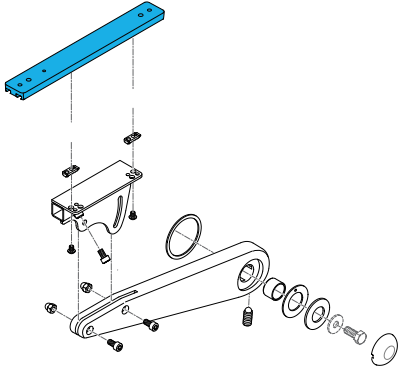

1600-164257

Quickie Power, Sedeo Lite Cantilever Armrest
Hardware Kit for Both Sides

Mounting Parts

1600-248518

Quickie Power Sedeo Pro Armrest Adaptor Plate

1600-103499-006

M5X16 8.8 DPS NP

1600-341220

Quickie Power, Sedeo Pro Cable Clip, Used
with 2 cables

1600-560794

Quickie Power, Sedeo Pro Cable Clip, Used
with 1 Cable

1600-22504042

Quickie Power Armpad Profile for Gel, Comfort
and Standard

Armrest Pads