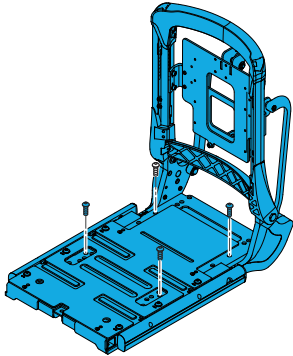

1600-163839

Quickie Power, Sedeo Pro, 130 Degree Power Recline, Short Seat Complete Assembly