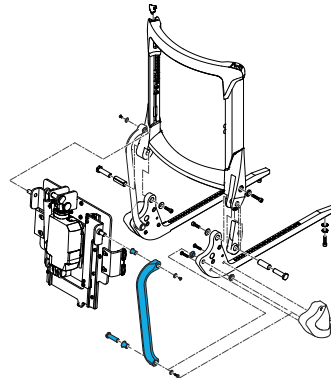

1600-22503100-002

Quickie Power, Sedeo Pro Power Recline Linkage
Assembly Right side