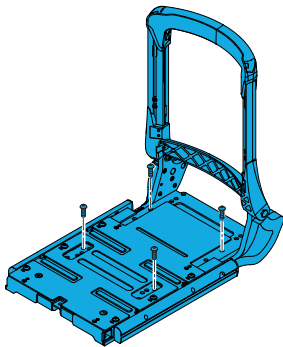

Sedeo Pro Seating

Assemblies

1600-163831

Quickie Power, Sedeo Pro, Tool Adjustable Fixed Back,
Short Seat Complete Assembly