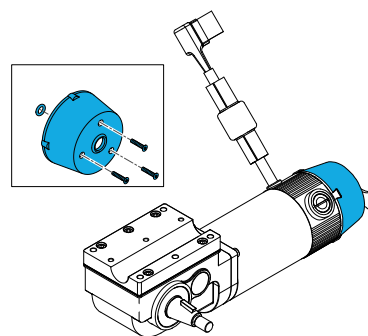

1600-112283

Quickie Power, 4 Pole Motor Brake Cover