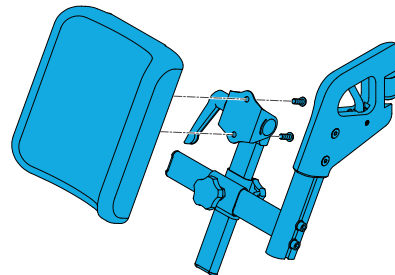

1600-22505200-002

Quickie Power, Sedeo Pro Swingaway Amputation
Support Right Side