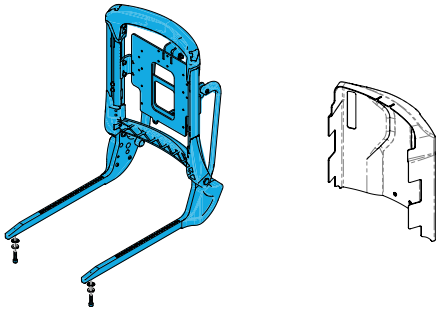

Power Recline (150°) with Anti Shear

1600-253371

Quickie Power, Sedeo Pro Power Shear-Recline Backrest Kit, Without Actuator, After S/N Q7MP-086838 / Q5MP-095960