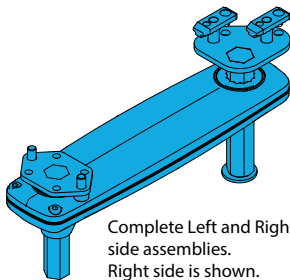

Complete Left and Right side assemblies. Right side is shown.

1600-163452

Quckie Power, Sedeo Pro HC Retractable Joystick Mount Assembly Left Side

Complete Left and Right side assemblies. Right side is shown.