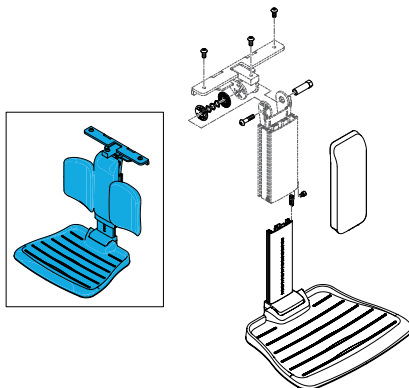

Wiring for Power Swing-Away Legrest - IMS to Actua-
tor Harness

1600-22511005

Quickie Power, Sedeo Pro Power Swingaway Hangers
Actuator Harness/Cables Legrests to ISM

Sedeo Lite Legrests

Angle Adjustable Centre Mount

1600-164260

Quickie Power, Sedeo Lite Angle Adjustable Center
Mount Legrest

1600-22505115

Quickie Power, Sedeo Lite Angle Adjustable Center
Mount Legrest Calf Plate Assembly

1600-253789

Quickie Power, Sedeo Lite Angle Adjustable Center
Mount Legrest Hardware Kit