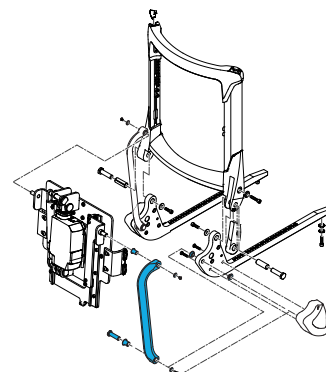

1600-22503100-002

Quickie Power, Sedeo Pro Power Recline Linkage Assembly Right side