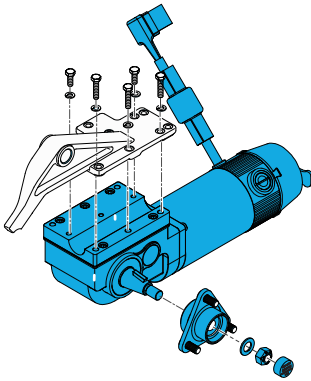

Quickie Power, 13" Drive Wheel Pneumatic Tube only, Per Each

1600-163240

Quickie Power, Drive Wheel Hardware Kit (set of 6)

Motors

1600-250287

Quickie Power, 4 Pole 10 kph Motor Right Side

1600-250286

Quickie Power, 4 Pole 10 kph Motor Left Side