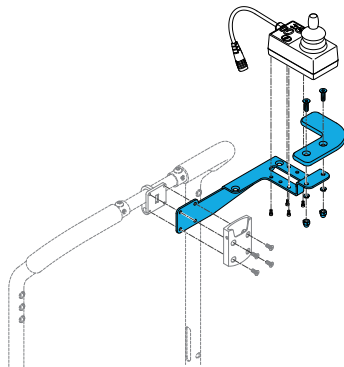

1600-22809050-002

Quickie Power, Sedeo Lite Attendant Control Mount Assembly Right Side