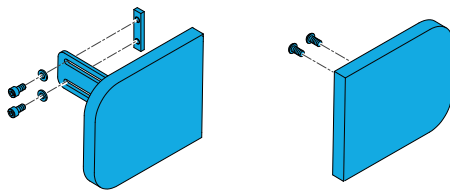

1600-163447

Quickie Power, Sedeo Pro Power Centre Mount Calf
Pad (6"x7") Assembly Right side