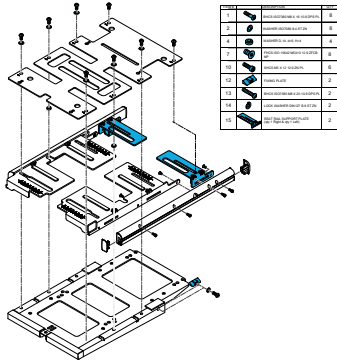

1600-22502018

Quickie Power, Sedeo Seat Rail Caps, Pair

Long Seat Frame

1600-163324

Quickie Power, Sedeo Pro Long Seat Plate Hardware Kit

1600-22502015

Quickie Power, Sedeo Pro To Convert Seat Assembly from Short (16-20" Deep) to Long (19-22" Deep)