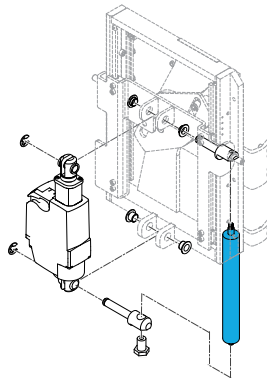

1600-163567

Quickie Power, Sedeo Pro Power Shear-Recline Backrest Actuator Gas Pull Spring