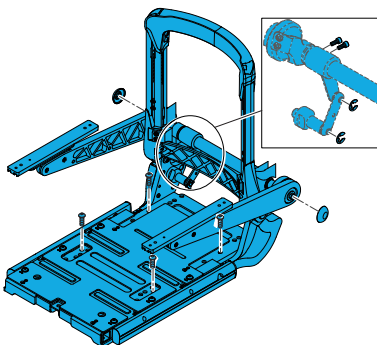

1600-163832

Quickie Power, Sedeo Pro, Tool Adjustable Fixed Back,
Short Seat Complete Assembly With Cantilever
Armrests