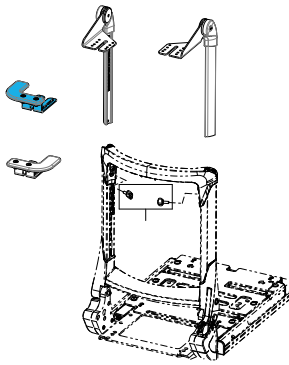

1600-9315-LHS

Quickie Power Attendant Control Assembly LHS

1600-9315-RHS

Quickie Power Attendant Control Assembly RHS

1600-22503415-002

Quickie Power, Palm Rest for Sedeo Pro Attendant
Control Mount LHS

1600-22503415-001