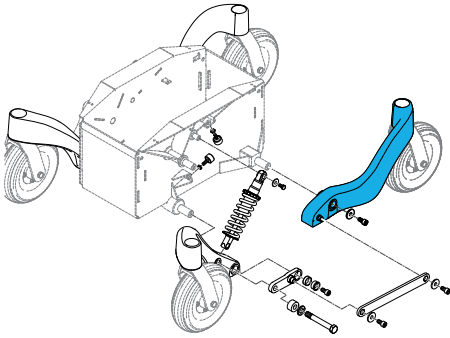

1600-21501046-021

Quickie/Zippie Power, Mini Base, Rear Left
Caster Arm Assembly, Black Textured