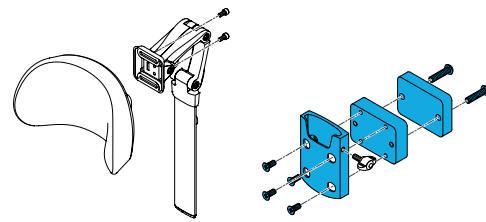

1480-245915

Quickie Power, Sedeo-Cobra Flip Headrest Assembly

1480-248715

Quickie Power, Pro J3 Back Hedrest Thick Mount;
16" - 18" width

1480-248716

Quickie Power, Wide Pro J3 Back Headrest Thick Mount;
20" - 22" width