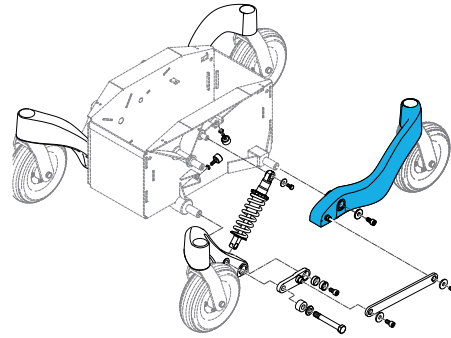

1600-21501046-022

Quickie/Zippie Power, Mini Base, Rear Right
Caster Arm Assembly, Black Textured