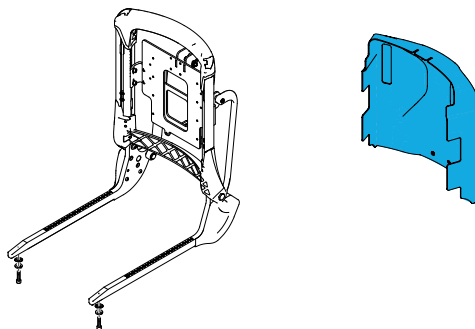

1600-22503056

Quickie Power, Sedeo Pro Power Recline Back Cover/ Shroud