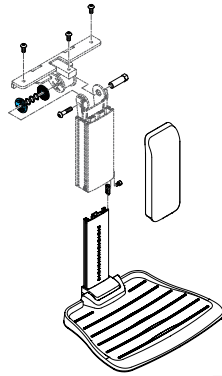

1600-22505116

Quickie Power, Sedeo Lite Angel Adjustable Center
Mount Footrest Adjustment Wheel Kit