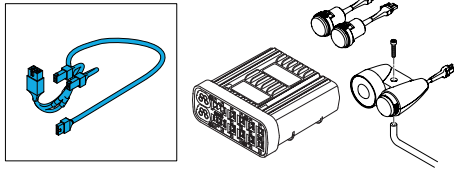

1600-244585

Quickie Power ISML Harness; Light Module
Harness/Cables; Order x 2 for complete set