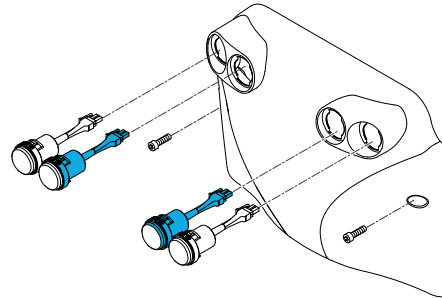

1600-20009025-001

Quickie Power Lighting, LED Red Tail Light Per Each