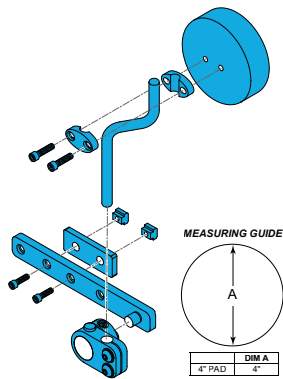

Knee Pads

1600-125582

Quickie Power, Sedeo Pro Rail Mounted Knee Support
Assembly Right Side, With 4" Pad