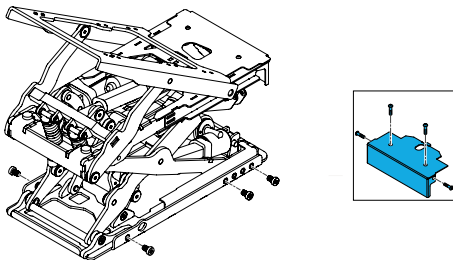

Parts

1600-163476

Quickie Power, Sedeo Pro Tilt Actuator Only
With Fasteners

1600-163477

Quickie Power, Sedeo Pro Lift Actuator Only
With Fasteners

1600-20010139

Quickie Power, Sedeo Pro Seating Cable track
Cover only Incl mounting Fasteners