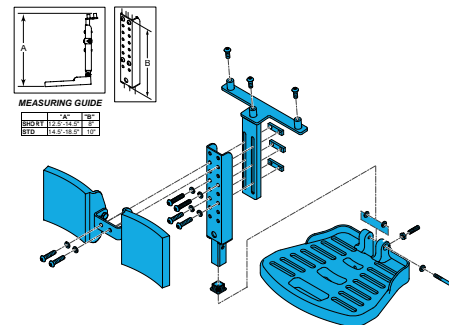

1600-163574

Quickie Power, Sedeo Pro/Lite Fixed Centre
Mount Long