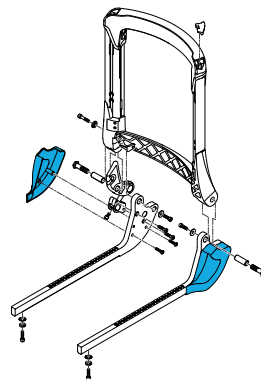

1600-163340

Quickie Power, Sedeo Pro Fixed Back, Shift Piece
Cover Kit