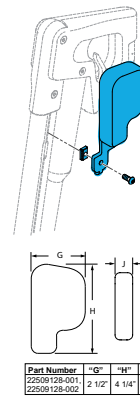

1600-22509128-001

Quickie Power, Sedeo Pro Knee Pad/Cushion For Left Side Swingaway Hanger