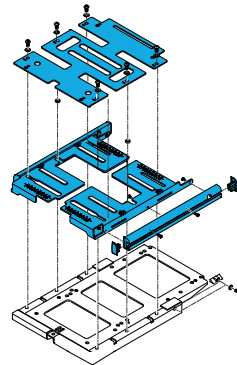

1600-22502019

Quickie Power, Sedeo Pro To Convert Seat Assembly from Long (19-22" Deep) to Short (16-20" Deep)