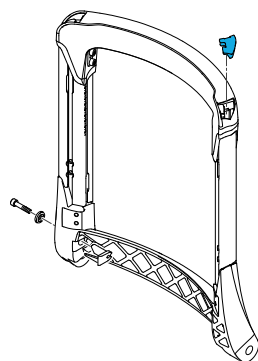

1600-22502018

Quickie Power, Sedeo Seat Rail Caps, Pair

Back Frame Universal

1600-22503057

Quickie Power, Sedeo Pro Fixed Back Cover/Shroud

1600-22502024

Quickie Power, Sedeo Pro Shift Piece, Back Frame
Seat Rail Per Each, including Hardware

1600-22503020

Quickie Power, Sedeo Pro Back Frame Assembly

1600-163340

Quickie Power, Sedeo Pro Fixed Back, Shift Piece
Cover Kit

1600-22503116-001

Quickie Power Sedeo Pro Back Cane Cap LHS

1600-22503116-002