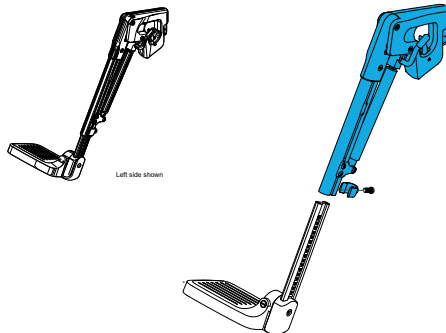

Swingaway Manual ELR

1600-22505214-001

Quickie Power, Sedeo Pro Swingaway Manual ELR Hanger Only Left Side