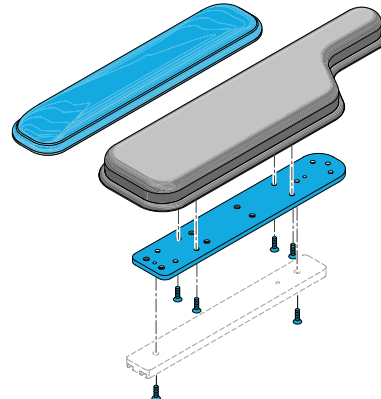

1600-163344

Quickie Power, Sedeo Pro Comfort 2" Gel Pad LH