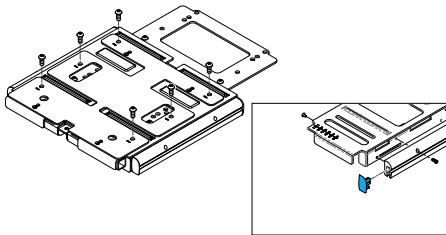

1600-22503100-001

Quickie Power, Sedeo Pro Power Recline Linkage Assembly
Left Side

1600-248128

J3 Back Hardware Power Pro 20" (for 16" to 20" width)

Sedeo Lite Seating

Seat

1600-22502018

Quickie Power, Sedeo Seat Rail Caps, Pair