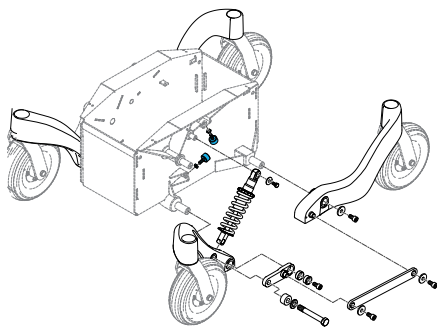

Suspension

1600-21501030

Quickie/Zippie Power, Mini Base, Suspension Rubber Bumper Kit