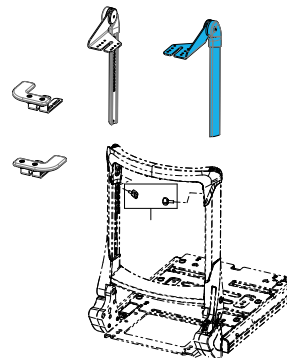

1600-9315-RHS

Quickie Power Attendant Control Assembly RHS