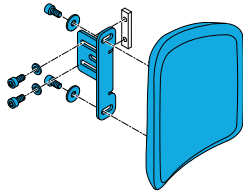

Power Centre Mount ELR Power Ext

Quickie Power, Sedeo Pro Power Center Mount ELR with Power Ext Assembly _____ Footplate With _____ Calf Pads

MEASURING GUIDE

DIM A	DESCRIPTION
11.25"	STANDARD
13.25"	LARGE

Footplates	Calf Pads	Product Codes
Standard	Standard	1600-163400
Large	Standard	1600-163401
Large	Large	1600-163402

Power Centre Mount Parts

1600-22505027

Quickie Power, Sedeo Pro Power Center Mount Calf Pad Assembly Per side, Order with 1600-131065

MEASURING GUIDE

1600-131064

Quickie Power, Sedeo Pro M6 Channel Nut

1600-136475

Quickie Power, Sedeo Pro Power Center Mount Shroud/Cover and Hardware

1600-136473

Quickie Power, Sedeo Pro Power Center Mount Small Parts Kit.

POWER CENTERMOUNT SMALL PARTS KIT							
ITEM #	ILLUSTRATION	DESCRIPTION	QTY	ITEM #	ILLUSTRATION	DESCRIPTION	QTY
Not Shown		TUBE FOOTREST EXTRUDE CAP	2 Right, 2 Left	10		SHCS M6 X 1 X 16 FULL, PL, SP	4
Not Shown		FHCS M5 X 0.8 X 10 PL ROHS	4	3		BEARING IGUS GFM-1012-05	4
Not Shown		BHCS, M5 X 0.8 X 8 FULL, PL, SP	4	Not Shown		BOSS ACTUATOR	4
8		M6 CHANNEL NUT FTPLT	4	Not Shown		FHCS, M5X0.8X25, FULL, PL, SP	4
Not Shown		SHCS, M5X0.8X20 FULL, PL	2	Not Shown		ACT-MBX1.25-X12 PL	1
Not Shown				Not Shown		SHCS, M5X0.8X16, FULL, NP, SP	2