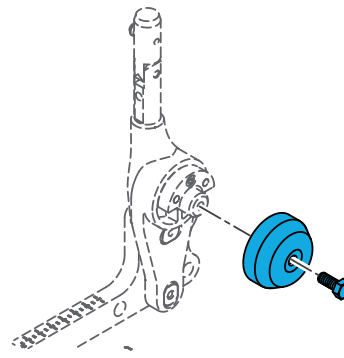

1600-22802000

Quickie Power, Sedeo Lite Seat Plate Assembly

Back

1600-168121

Quickie Power, Sedeo Lite Fixed Backrest Quick
Release Lever Kit

1600-168125

Quickie Power, Sedeo Lite Backrest Receiver Cover,
for use with Cantilever Arm