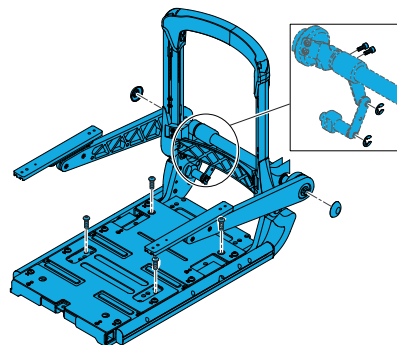

1600-163834

Quickie Power, Sedeo Pro, Tool Adjustable Fixed Back,
Long Seat Complete Assembly With Cantilever
Armrests