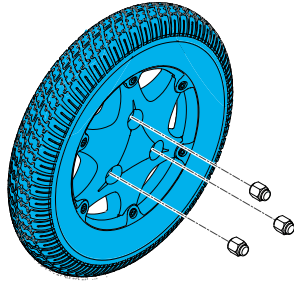

1600-243578

Quickie Power, 13" Drive Wheel, 2.5" Peumatic Tyre only with Rounded Tread, Per Each

1600-244823

Quickie Power, 13" Pneumatic Drive Wheel with rounded tread, Per Each

1600-161965

Quickie Power, Lug Nut Set (set of 3)