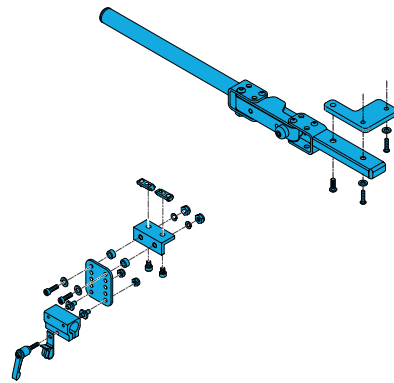

1600-164204

Quickie Power, Round Joystick Pro Mount Swingaway
Assembly RHS