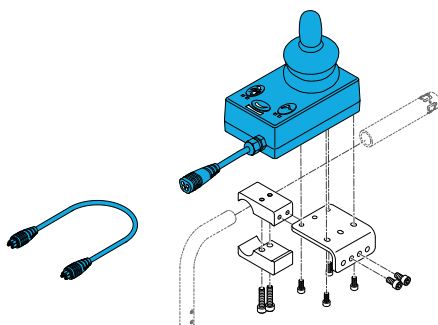

Attendant Joystick

1615-D50882

RNET, Attendant Joystick, With Female Bus Connector