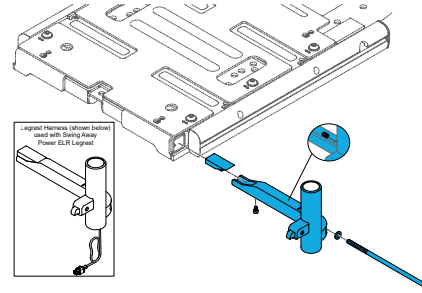

Sedeo Pro Legrests

Swingaway Mounts

1600-163482

Quickie Power, Sedeo Pro/Lite Swingaway
Hanger Mount Right Side

1600-163483

Quickie Power, Sedeo Pro/Lite Swingaway
Hanger Mount Left Side

Swing Away 70 Degree Assembly