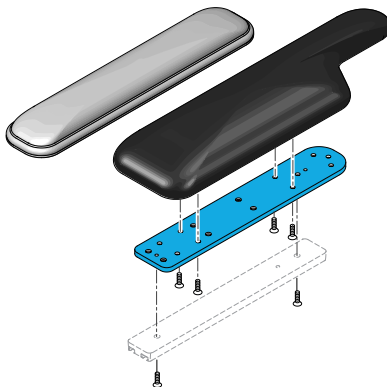

Quickie Power, Sedeo Lite Cantilever Armrest
Assembly Left Side

1600-22804010-002

Quickie Power, Sedeo Lite Cantilever Armrest
Assembly Right Side

1600-22804061

Quickie Power, Sedeo Lite Cantilever Armrest
Rail for Sedeo Lite Armpad

1600-164257

Quickie Power, Sedeo Lite Cantilever Armrest
Hardware Kit for Both Sides

Mounting Parts

1600-248518

Quickie Power Sedeo Pro Armrest Adaptor Plate

1600-103499-006

M5X16 8.8 DPS NP

1600-341220