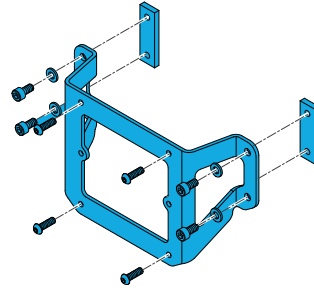

1600-248128

J3 Back Hardware Power Pro 20" (for 16" to 20" width)