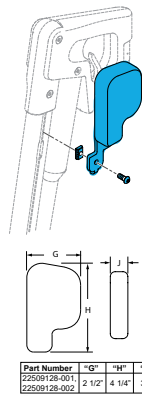

1600-22509128-002

Quickie Power, Sedeo Pro Knee Pad/Cushion For Right Side Swingaway Hanger