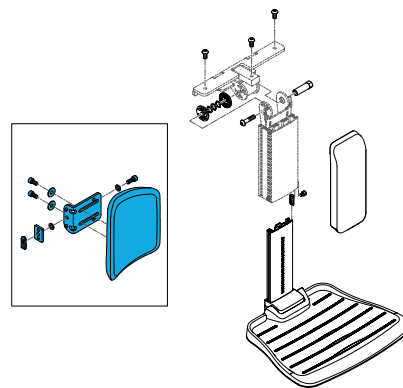

Wiring for Power Swing-Away Legrest - IMS to Actua-
tor Harness

1600-22511005

Quickie Power, Sedeo Pro Power Swingaway Hangers
Actuator Harness/Cables Legrests to ISM

Sedeo Lite Legrests

Angle Adjustable Centre Mount

1600-164260

Quickie Power, Sedeo Lite Angle Adjustable Center
Mount Legrest

1600-22505115

Quickie Power, Sedeo Lite Angle Adjustable Center
Mount Legrest Calf Plate Assembly

1600-253789

Quickie Power, Sedeo Lite Angle Adjustable Center
Mount Legrest Hardware Kit