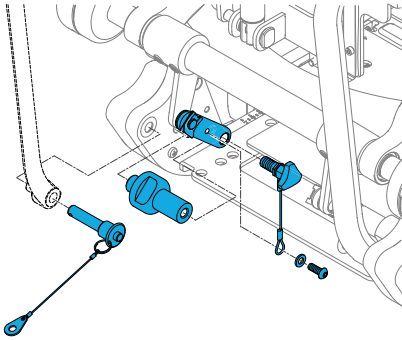

1600-163949

Quickie Power, Sedeo Pro Power Recline Back Quick Release Hardware Kit