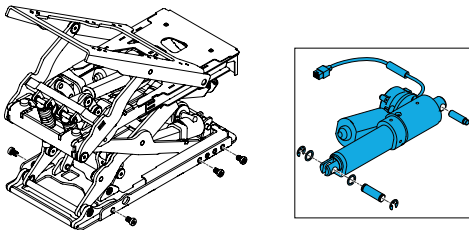

Parts

1600-163476

Quickie Power, Sedeo Pro Tilt Actuator Only
With Fasteners

1600-163477

Quickie Power, Sedeo Pro Lift Actuator Only
With Fasteners

1600-20010139

Quickie Power, Sedeo Pro Seating Cable track
Cover only Incl mounting Fasteners