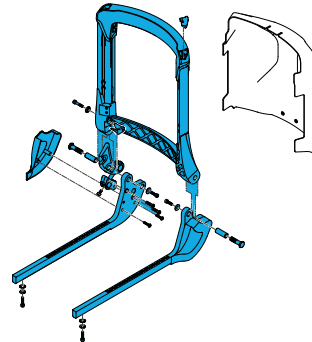

1600-22500101

Quickie Power, Sedeo Pro Fixed Backrest Complete Assembly