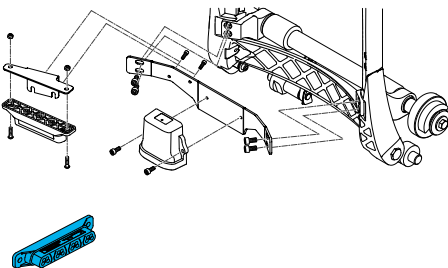

1600-108312

Quickie Power, RNET Distribution Block