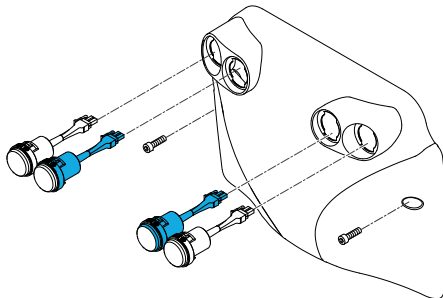

Lighting

1600-20009025-002

Quickie Power Lighting, LED Amber Indicator Signal Light Per Each