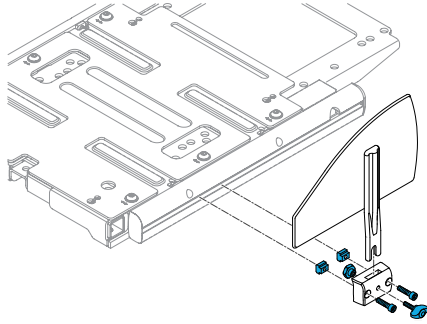

2 Pt Armrest Lock

1600-247172

Quickie Power 2nd Attachment point for Cantilever
Armrest LHS

1600-247167

Quickie Power 2nd Attachment point for Cantilever
Armrest RHS

Sedeo Sideguards

1600-163441

Quickie Power, Sedeo Side Guard Plate Fasteners
for One Side