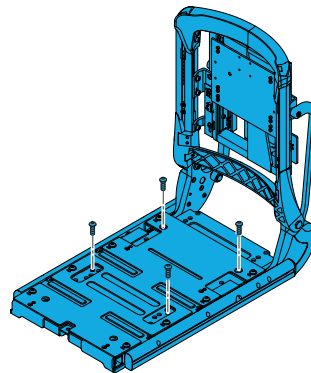

1600-163845

Quickie Power, Sedeo Pro, 150 Anti-Shear Degree Power Recline, Long Seat Complete Assembly