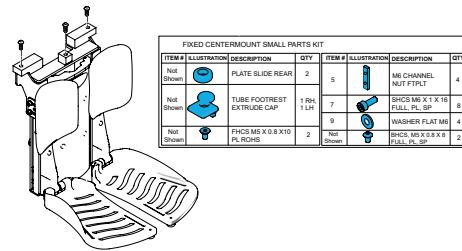

1600-136489

Quickie Power, Sedeo Pro Fixed Center Mount Dual Footplate Small Parts Kit