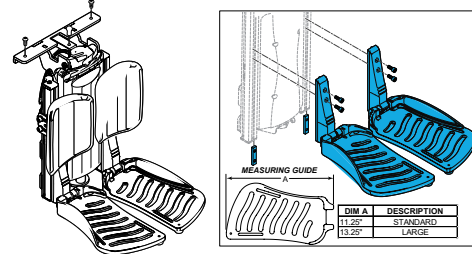

1600-163194

Quickie Power, Sedeo Pro Power Center Mount, Large
Footplate Kit Only