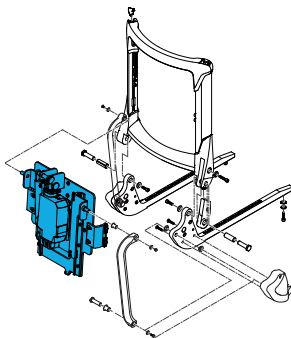

1600-22503300-001

Quickie Power, Sedeo Pro Power Semi-Recline Actuator Assembly