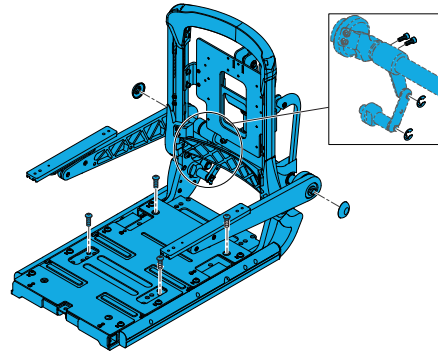

1600-163842

Quickie Power, Sedeo Pro, 130 Degree Power Recline, Long Seat Complete Assembly With Cantilever Armrests