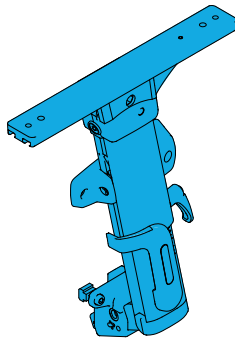

Quickie Power, Sedeo Lite Back Canes Center Ad-
justment Bracket Wide, 18-20" Wide

1600-168120

Quickie Power, Sedeo LiteBack Headrest Mounting
Bracket Cover

Sedeo Pro Armrests

Single Post

1600-163362

Sedeo Pro Single Post Height Adjustable Armrest
Right Side

1600-163363

Sedeo Pro Single Post Height Adjustable Armrest
Left Side

1600-163366

Sedeo Pro Flip Back Single Post Height Adjustable
Armrest Right Side

1600-163367

Sedeo Pro Flip Back Single Post Height Adjustable
Armrest Left Side