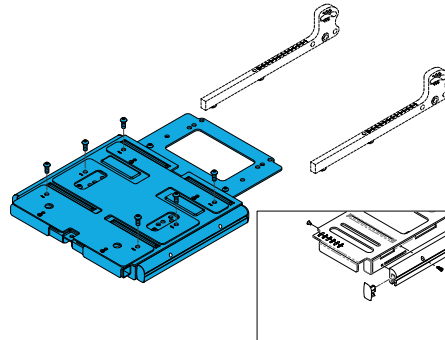

1600-22802000

Quickie Power, Sedeo Lite Seat Plate Assembly