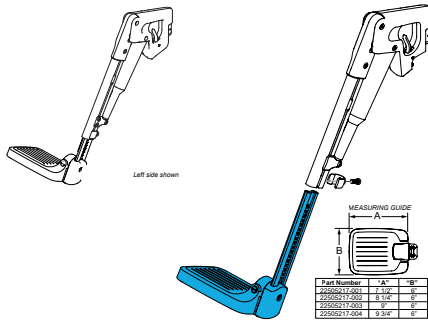

1600-90005040

Quickie Power, Sedeo Pro Footplate Coupler Kit