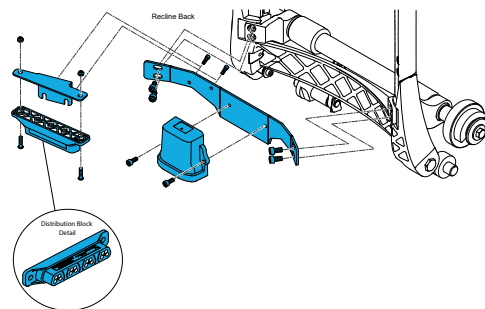

1600-164131

Quickie Power, Accelerometer Stability Module/Gyro Module and Distribution block assembly