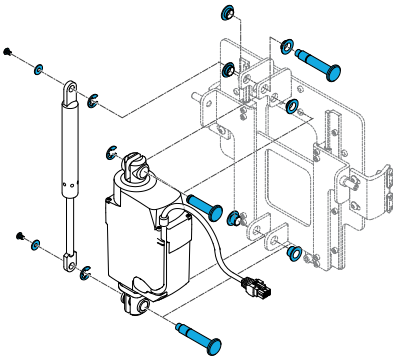

1600-163448

Quickie Power, Sedeo Pro Power Semi-Recline
Actuator Only

1600-163568

Quickie Power, Sedeo Pro Power Semi-Recline
Gas Strut Only

1600-163569

Quickie Power, Sedeo Pro Power Semi-Recline
Actuator Fasteners/Hardware Kit