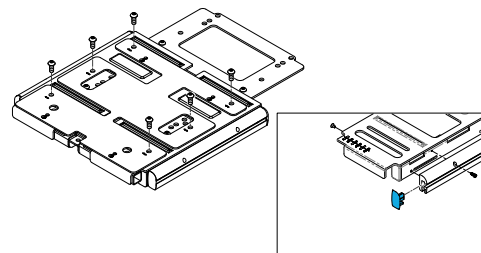

1600-22502018

Quickie Power, Sedeo Seat Rail Caps, Pair