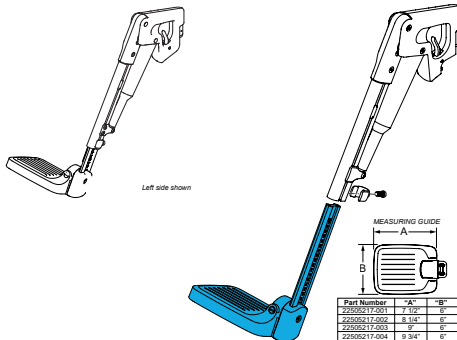

Quickie Power, Sedeo Pro/Lite Swingaway Hanger Mount, Harness Cable

1600-22511005

Quickie Power, Sedeo Pro Swingaway Power ELR Right or Left Actuator-ISM Cable

Swingaway Hanger Footplates

Quickie Power, Sedeo Pro Extension Mount Footplate Assembly _____" Universal Per Each