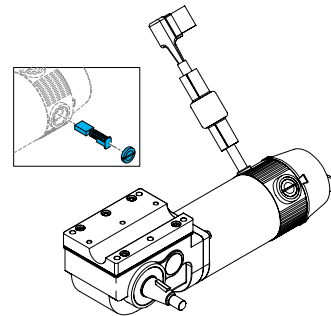

1600-112281

Quickie Power, 4 Pole Motor Brush Kit