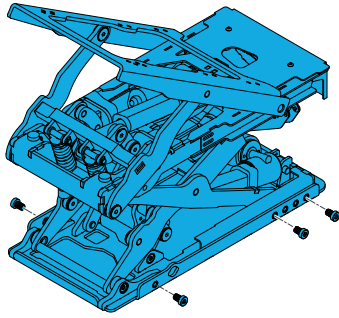

Parts

1600-163476

Quickie Power, Sedeo Pro Tilt Actuator Only
With Fasteners

1600-163477

Quickie Power, Sedeo Pro Lift Actuator Only
With Fasteners

1600-20010139

Quickie Power, Sedeo Pro Seating Cable track
Cover only Incl mounting Fasteners