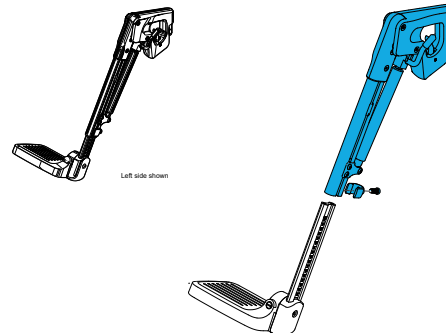

Swingaway Manual ELR

1600-22505214-001

Quickie Power, Sedeo Pro Swingaway Manual ELR Hanger Only Left Side

1600-22505214-002

Quickie Power, Sedeo Pro Swingaway Manual ELR Hanger Only Right Side

Swingaway Power ELR Assembly