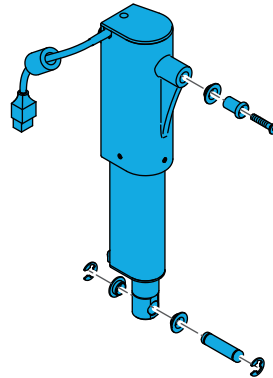

1600-249756

Quickie Power, Sedeo Pro Power Centre Mount Legrest
elevation Actuator Kit