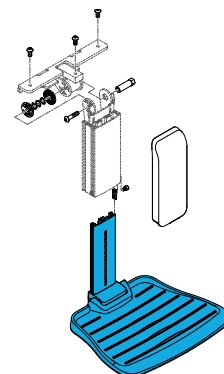

1600-164260

Quickie Power, Sedeo Lite Angle Adjustable Center
Mount Legrest

1600-22505115

Quickie Power, Sedeo Lite Angle Adjustable Center
Mount Legrest Calf Plate Assembly

1600-253789

Quickie Power, Sedeo Lite Angle Adjustable Center
Mount Legrest Hardware Kit

HARDWARE KIT	
	CLAMP NUT PROFILES 1
	SHCS ISO4762 M6x12 8.8 DPS NP 2
	WASHER ISO7093 6.4 A2 ZNS 2
	SHCS ISO4762 M6x16 12.9 DPS NP 1
	WASHER ISO7089 6.4 A2 ZNS 2

1600-22505105

Quickie Power, Sedeo Lite Angle Adjustable Center
Mount Footrest lower Assembly Including Footplate