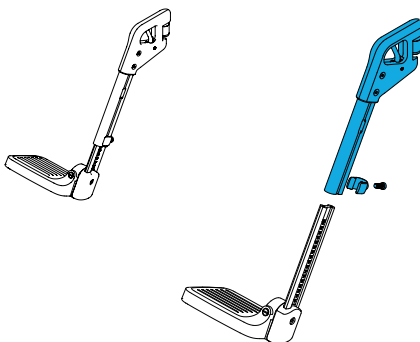

Swing Away 70 Degree Hangers

1600-22505215-001

Quickie Power, Sedeo Pro Swingaway 70 Degree
Hanger Only Left Side