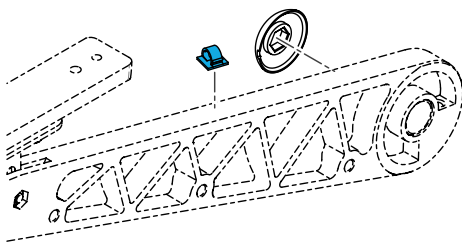

1600-341220

Quickie Power, Sedeo Pro Cable Clip, Used
with 2 cables