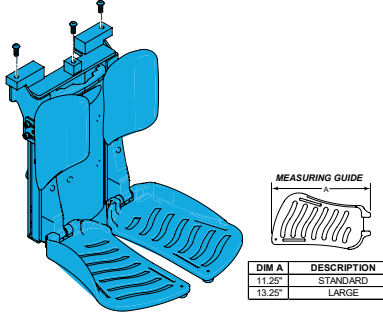

Fixed Centre Mount Dual Footplate

Quickie Power, Sedeo Pro Fixed Center Mount Assembly _____ Dual Footplates With _____ Calf Pads