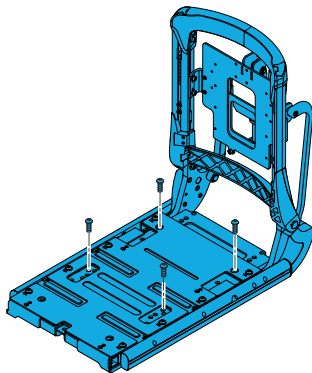

1600-163843

Quickie Power, Sedeo Pro, 150 Anti-Shear Degree Power Recline, Short Seat Complete Assembly