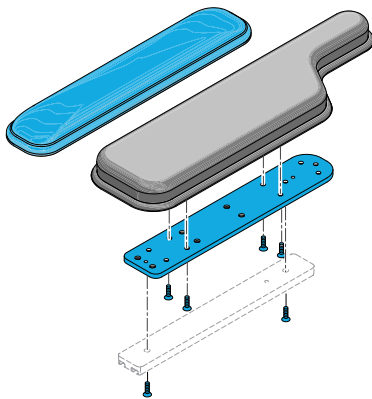

Comfort Gel Armrest Pad

1600-163345

Quickie Power, Sedeo Pro Comfort 2" Gel Pad RH