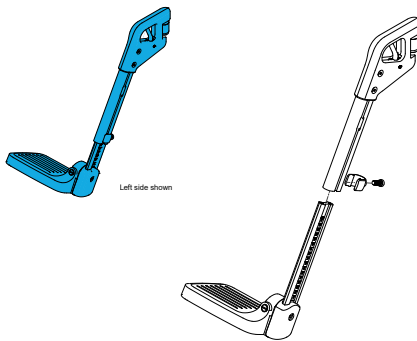

Swing Away 70 Degree Assembly

Quickie Power, Sedeo Pro Swingaway 70 Degree
hanger & Extension Mount Footplate Assembly for
_____ Side