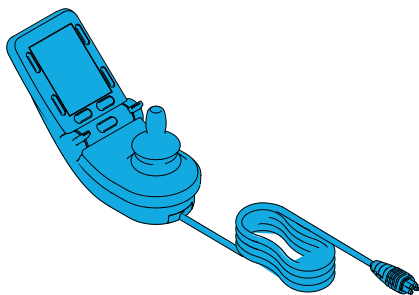

Joystick

CJSM2

1615-D51595

RNET, CJSM2 Joystick, Complete with Mk1 Button Keypad