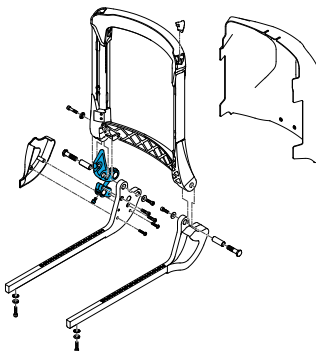

Quickie Power, Sedeo Pro Quick Release Upgrade Assembly

1600-22500101

Quickie Power, Sedeo Pro Fixed Backrest Complete Assembly

1600-22503210

Quickie Power, Sedeo Pro Fixed Backrest Recline Mechanism

1600-163343