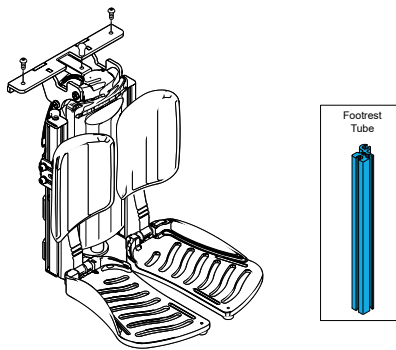

1600-163193

Quickie Power, Sedeo Pro Power Center Mount, Standard
Footplate Kit Only

1600-163194

Quickie Power, Sedeo Pro Power Center Mount, Large
Footplate Kit Only

1600-130320

Quickie Power, Sedeo Pro Centre Mount Legrest Tube/Rail
fits Left or Right