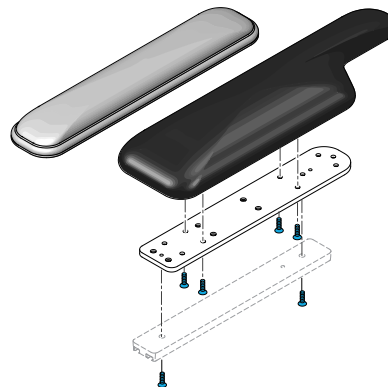

Quickie Power, Sedeo Lite Cantilever Armrest
Assembly Left Side

1600-22804010-002

Quickie Power, Sedeo Lite Cantilever Armrest
Assembly Right Side

1600-22804061

Quickie Power, Sedeo Lite Cantilever Armrest
Rail for Sedeo Lite Armpad

1600-164257

Quickie Power, Sedeo Lite Cantilever Armrest
Hardware Kit for Both Sides

Mounting Parts

1600-248518

Quickie Power Sedeo Pro Armrest Adaptor Plate

1600-103499-006

M5X16 8.8 DPS NP

1600-341220