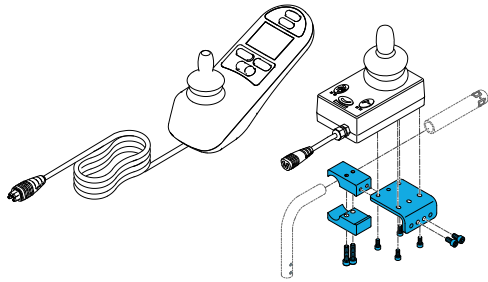

Attendant Joystick

1615-D50882

RNET, Attendant Joystick, With Female Bus Connector

Attendant Mounting Systems

1600-131268

Quickie Power, Universal Universal Attendant Control 7/8" Mount

1600-22809050-001

Quickie Power, Sedeo Lite Attendant Control Mount Assembly Left Side