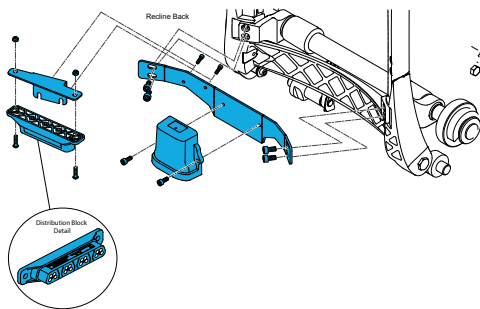

1615-D51508

RNET, ASM (Advanced Stability Module)