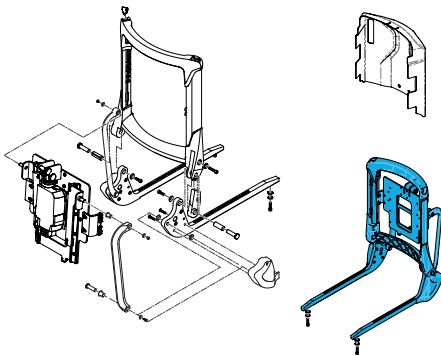

Quickie Power, Sedeo Pro Fixed Back Hinge/Axis Fasteners Kit

1579-248123

J3/Spex Sedeo Pro Fixed back adaptor 18" w

Power Semi-Recline (130 Degrees)

1600-22500102

Quickie Power, Sedeo Pro Power Semi-Recline Back Assembly (does not include Actuator)