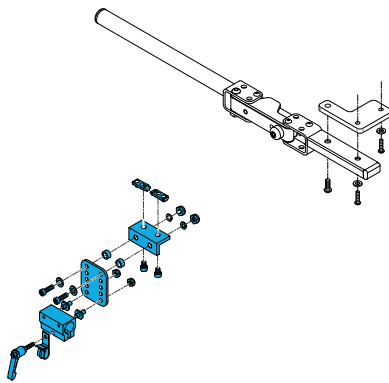

1600-164202

Quickie Power, Sedeo Pro Round Joystick Mount
Assembly