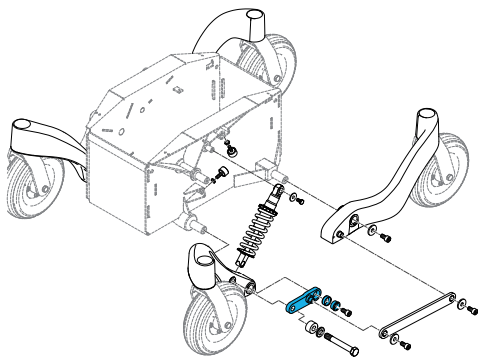

1600-168248

Quickie/Zippie Power, Mini Base, Suspension Hardware Kit