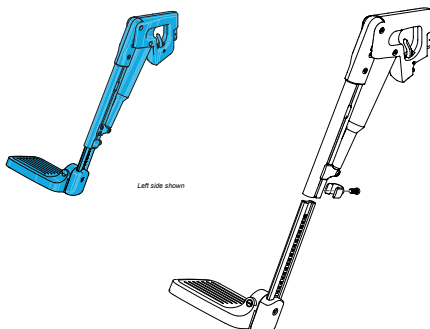

Size	Side	Product Codes
15"-16"	Left	1600-163386
15"-16"	Right	1600-163387
17"-18"	Left	1600-163388
17"-18"	Right	1600-163389
19"-20"	Left	1600-163390
19"-20"	Right	1600-163391
21"-22"	Left	1600-163392
21"-22"	Right	1600-163393