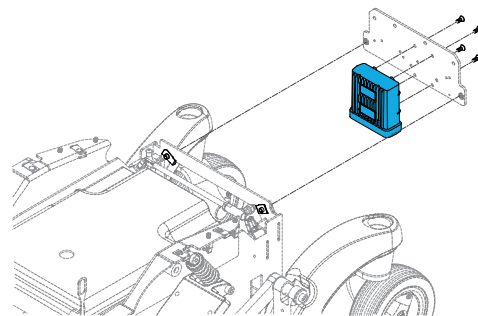

1615-D50602

RNET, ISM (Intelligent Seating Module) 6 Channel
with Lights.