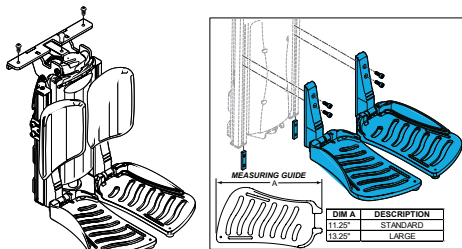

1600-163193

Quickie Power, Sedeo Pro Fixed Center Mount Dual Footplate, Replacement Standard Footplate Kit, Pair