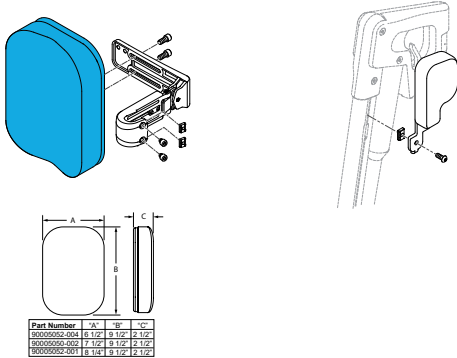

Quickie Power, Sedeo Pro Upholstered Calf Pad Pair for _____ " Wide Chairs

Width	Product Codes
15-16"	1600-90005052-004
17-20"	1600-90005050-002
21-22"	1600-90005052-001