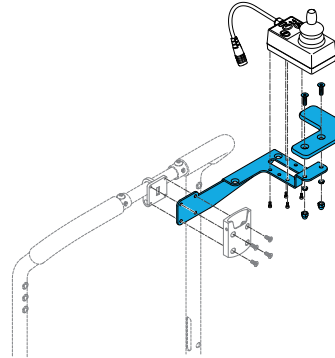

Attendant Joystick

1615-D50882

RNET, Attendant Joystick, With Female Bus Connector

Attendant Mounting Systems

1600-131268

Quickie Power, Universal Universal Attendant Control 7/8" Mount

1600-22809050-001

Quickie Power, Sedeo Lite Attendant Control Mount Assembly Left Side