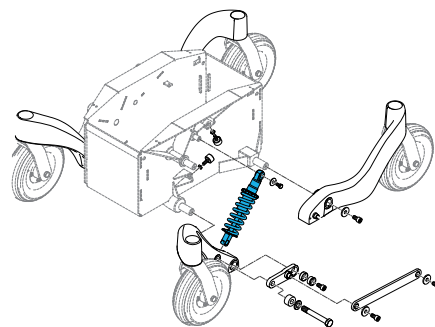

Colours	Product Codes
	1600-254004
	1600-254005
	1600-254006
	1600-254007

Suspension

1600-21501030

Quickie/Zippie Power, Mini Base, Suspension Rubber Bumper Kit

1600-21515000

Quickie/Zippie Power, Mini Base, Suspension Spring 350 LBs