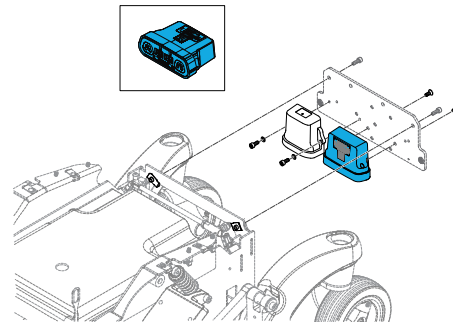

Quickie Power, Palm Rest for Sedeo Pro Attendant
Control Mount RHS

Accessory Electronics

1615-D50903

RNET, Power Module 120 Amp

1600-241648

Quickie Power, RNET Light Module Only

1600-015575

Quickie Power, Motor Encoder Module