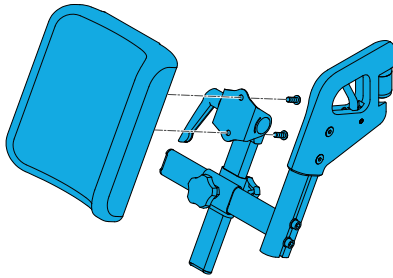

1600-22505200-001

Quickie Power, Sedeo Pro Swingaway Amputation
Support Left Side