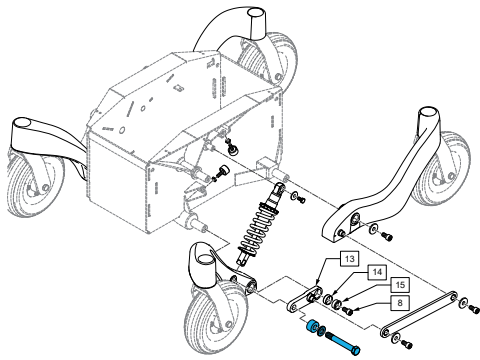

Quickie/Zippie Power, Mini Base, Front Left
Caster Arm Assembly, Black Textured

1600-21501042-021

Quickie/Zippie Power, Mini Base, Front Right
Caster Arm Assembly, Black Textured

1600-21501034-001

Quickie/Zippie Power, Mini Base, Suspension
Midlink, Connects Front Suspension arm to Left
Suspension Arm

1600-21501036

Quickie/Zippie Power, Mini Base, Caster Bearing
Kit, Includes 2 Bearings & 1 Nut

1600-21501037

Quickie/Zippie Power, Mini Base, Front Suspension Stop Bushing Kit

1600-21501038

Quickie/Zippie Power, Mini Base, Screw Suspension