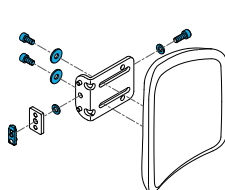

1600-164260

Quickie Power, Sedeo Lite Angle Adjustable Center
Mount Legrest

1600-22505115

Quickie Power, Sedeo Lite Angle Adjustable Center
Mount Legrest Calf Plate Assembly

1600-253789

Quickie Power, Sedeo Lite Angle Adjustable Center
Mount Legrest Hardware Kit