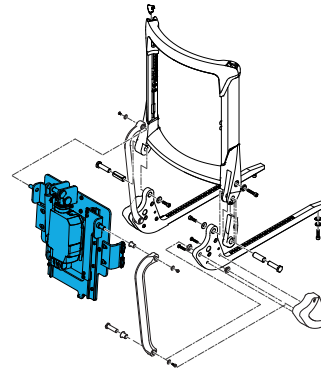

1600-22503000-001

Quickie Power, Sedeo Pro Power Shear-Recline Actuator Assembly