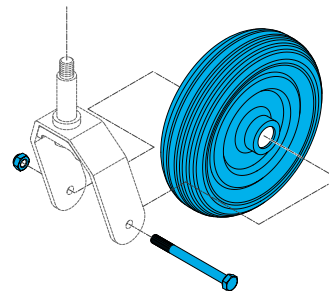

1600-168248

Quickie/Zippie Power, Mini Base, Suspension Hardware Kit

Castors

1600-247565

Quickie Power, Q400M 7" Solid Castor and Fork Assembly ea

1600-247566

Quickie Power, Q400M 7" Castor with Hardware

Drive Wheel