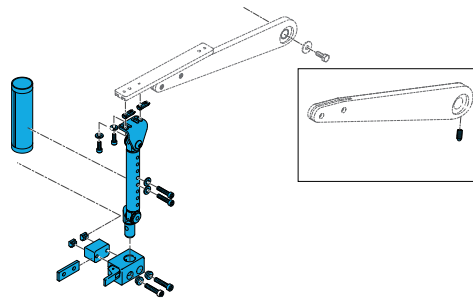

2 Pt Armrest Lock

1600-247172

Quickie Power 2nd Attachment point for Cantilever
Armrest LHS

1600-247167

Quickie Power 2nd Attachment point for Cantilever
Armrest RHS

Sedeo Sideguards

1600-163441

Quickie Power, Sedeo Side Guard Plate Fasteners
for One Side