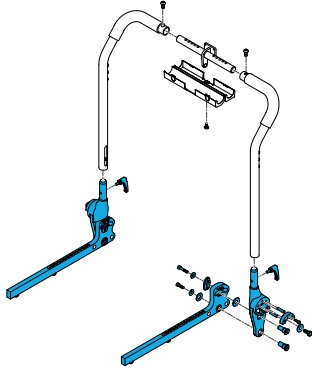

1600-22802001-001

Quickie Power, Sedeo Lite Backrest Frame Inter-
face Non Folding