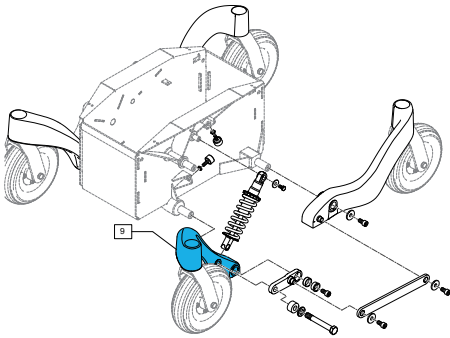

1600-21501042-022

Quickie/Zippie Power, Mini Base, Front Left
Caster Arm Assembly, Black Textured