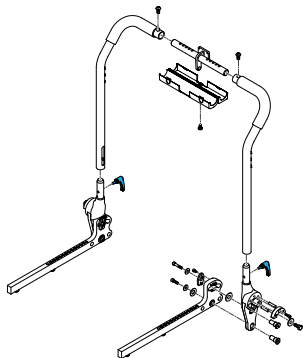

1600-22802000

Quickie Power, Sedeo Lite Seat Plate Assembly

Back

1600-168121

Quickie Power, Sedeo Lite Fixed Backrest Quick
Release Lever Kit

1600-168125

Quickie Power, Sedeo Lite Backrest Receiver Cover,
for use with Cantilever Arm