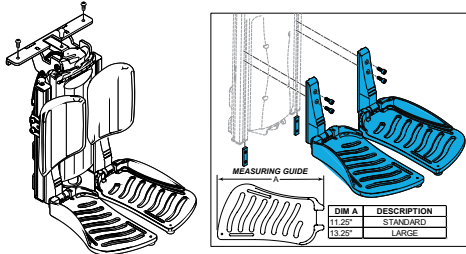

1600-163193

Quickie Power, Sedeo Pro Power Center Mount, Standard
Footplate Kit Only