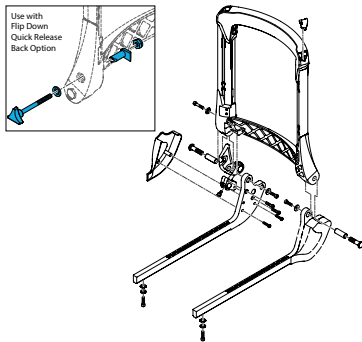

Tool Adjustable Fixed Back

1600-163948

Quickie Power, Sedeo Pro Quick Release Upgrade Assembly