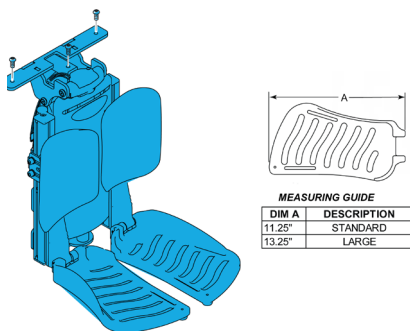

Power Centre Mount Mechanical Ext

Quickie Power, Sedeo Pro Power Center Mount Assembly _____ Footplate With _____ Calf Pads

Footplates	Calf Pads	Product Codes
Standard	Standard	1600-163394
Large	Standard	1600-163395
Large	Large	1600-163396