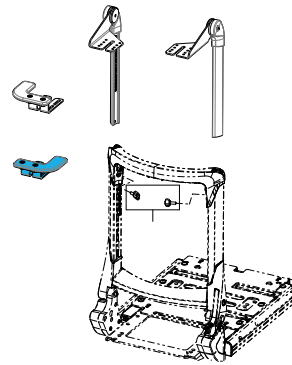

1600-22503415-001

Quickie Power, Palm Rest for Sedeo Pro Attendant
Control Mount RHS