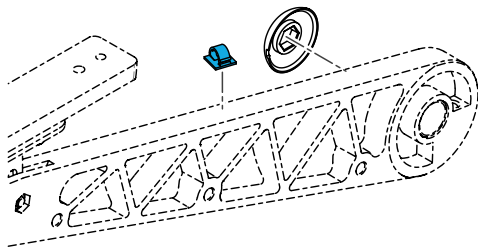

1600-22502000-002

Quickie Power, Sedeo Pro Seat Assembly Complete Assembly Long (19-22" Deep)

1600-341220

Quickie Power, Sedeo Pro Cable Clip, Used with 2 cables

1600-560794

Quickie Power, Sedeo Pro Cable Clip, Used with 1 Cable