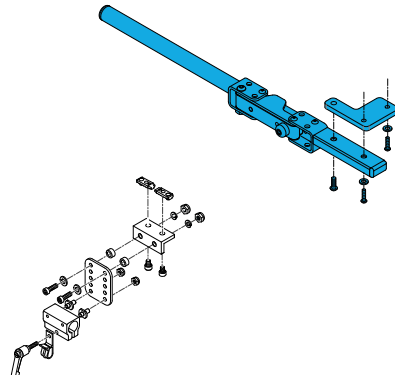

1600-120594

Quickie Power, Sedeo Pro & Lite Round Tube
Swingaway Joystick Mount Assembly Left Side