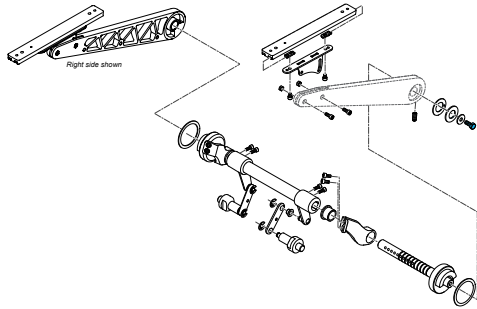

1600-22504110-002

Quickie Power, Sedeo Reclining Back Armrest Receiver
Assembly Right Side