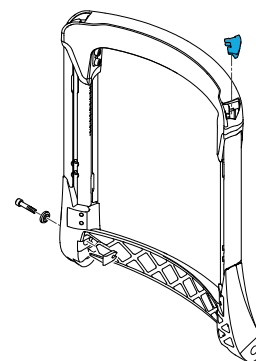

1600-22503116-002

Quickie Power Sedeo Pro Back Cane Cap RHS