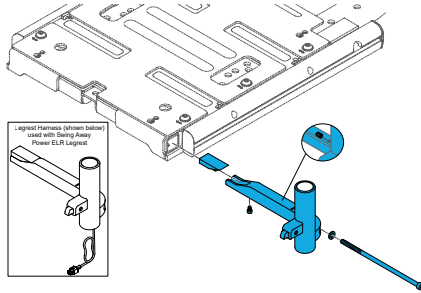

Sedeo Pro Legrests

Swingaway Mounts

1600-163482

Quickie Power, Sedeo Pro/Lite Swingaway
Hanger Mount Right Side