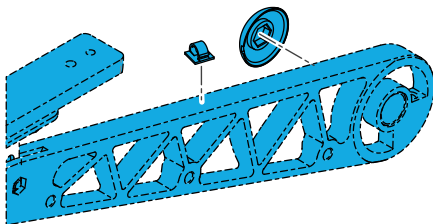

1600-55-22504222-001
Armrest Pivot Cover Black