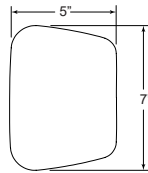

MEASURING GUIDE