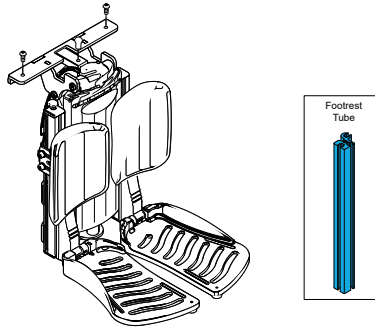

1600-130320

Quickie Power, Sedeo Pro Centre Mount Legrest
Tube/Rail fits Left or Right