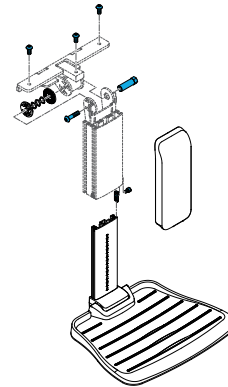

1600-253788

Quickie Power, Sedeo Lite Angle Adjustable Centre
Mount Footrest Hardware Kit