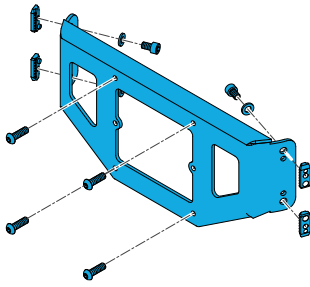

1579-248123

J3/Spex Sedeo Pro Fixed back adaptor 18" w