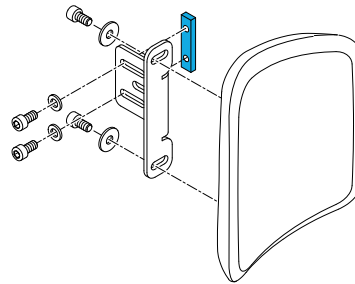

1600-22505027

Quickie Power, Sedeo Pro Power Center Mount Calf Pad Assembly Per side, Order with 1600-131065

MEASURING GUIDE

1600-131064

Quickie Power, Sedeo Pro M6 Channel Nut

1600-136475

Quickie Power, Sedeo Pro Power Center Mount Shroud/Cover and Hardware