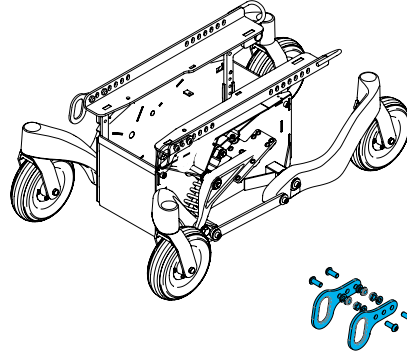

1600-168199

Quickie/Zippie Power, Mini Base, Tie Down Kit, Front Tie downs Only