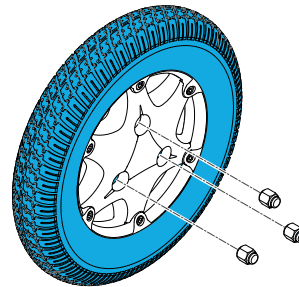

1600-243578

Quickie Power, 13" Drive Wheel, 2.5" Peumatic Tyre only with Rounded Tread, Per Each

1600-244823

Quickie Power, 13" Pneumatic Drive Wheel with rounded tread, Per Each

1600-161965

Quickie Power, Lug Nut Set (set of 3)

1600-126537

Quickie Power, 13" Knobby Dual Denisty (Solid) Tire Only with Rounded Tread, Per Each

1600-247671

Quickie Power, 13" Drive Wheel, 2.5" Peumatic Tyre only with Rounded Tread, Per Each

1600-249809