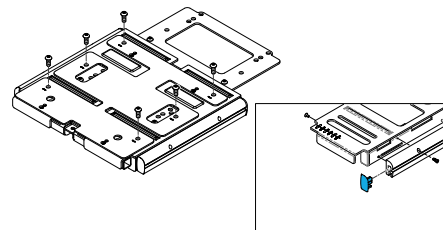

1600-22502018

Quickie Power, Sedeo Seat Rail Caps, Pair