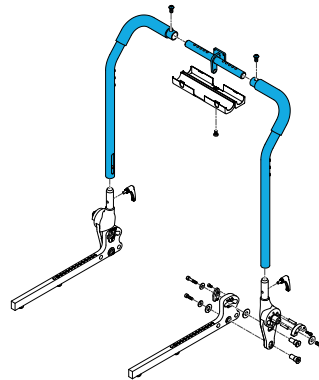

1600-22803010-012

Quickie Power, Sedeo Lite Back Frame Assembly
Standard Height, 18-20" Seat Width