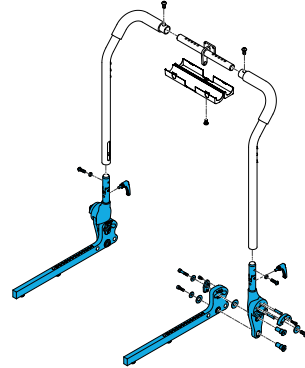

1600-22802001-011

Quickie Power, Sedeo Lite Backrest Frame Inter-
face with Folding Bracket