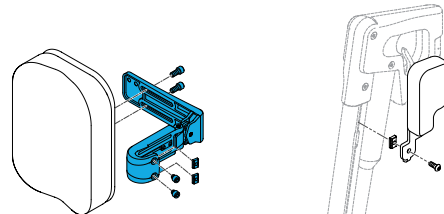

Width	Product Codes
15-16"	1600-163403
17-20"	1600-163404
21-22"	1600-163405

1600-9010430

Quickie Power, Sedeo Pro Integral Style Calf Pad Assm for 18-20" Wide Chairs

1600-9010160

Quickie Power, Sedeo Pro Calf Pad Mounting Bracket Assembly Each