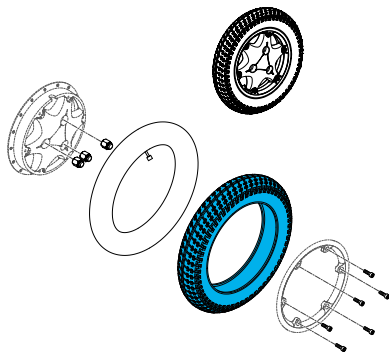

1600-247671

Quickie Power, 13" Drive Wheel, 2.5" Peumatic Tyre only with Rounded Tread, Per Each