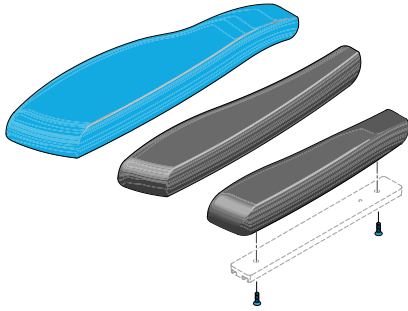

1600-163361

Quickie Power, Sedeo Large Standard Armrest Pad
45 RH