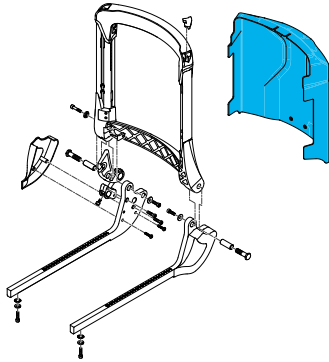

1600-22502018

Quickie Power, Sedeo Seat Rail Caps, Pair

Back Frame Universal

1600-22503057

Quickie Power, Sedeo Pro Fixed Back Cover/Shroud

1600-22502024

Quickie Power, Sedeo Pro Shift Piece, Back Frame
Seat Rail Per Each, including Hardware