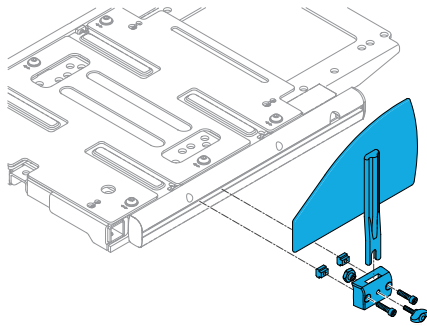

1600-22804030-002

Quickie Power, Sedeo Side Guard Receiver and
Assembly Right Side