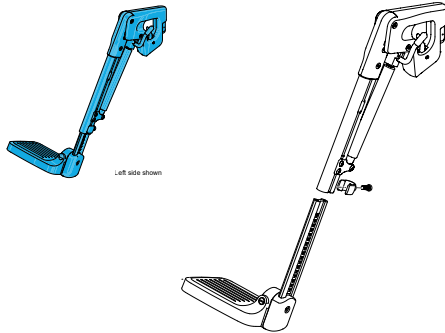

Swingaway Manual ELR Assembly

Quickie Power, Sedeo Pro Swingaway Manual ELR hanger & Extension Mount Footplate Assembly for _____ Side