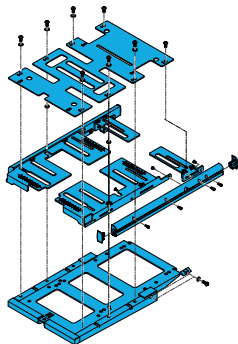

1600-22502000-001

Quickie Power, Sedeo Pro Seat Assembly Complete Assembly Short 16-20" Depth