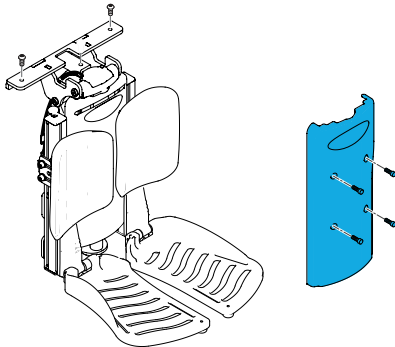

Parts

1600-136475

Quickie Power, Sedeo Pro Fixed Center Mount Dual Footplate Shroud/CoverKit With Fasteners