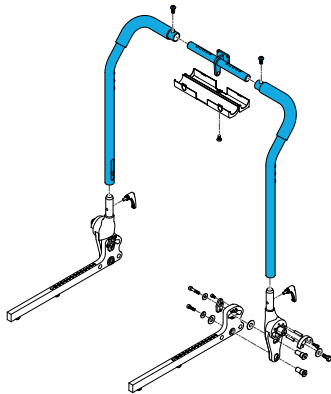

1600-22802001-001

Quickie Power, Sedeo Lite Backrest Frame Inter-
face Non Folding

1600-22802001-011

Quickie Power, Sedeo Lite Backrest Frame Inter-
face with Folding Bracket

1600-22803010-011

Quickie Power, Sedeo Lite Back Frame Assembly
Standard Height, 15-19" Seat Width