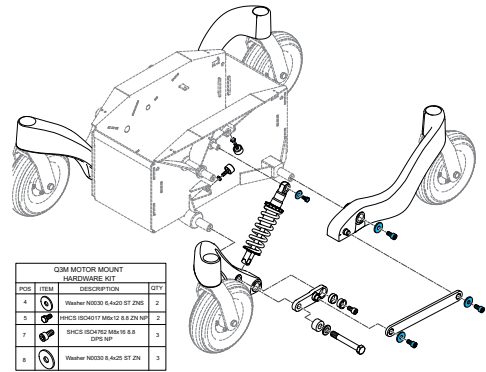

1600-21501036

Quickie/Zippie Power, Mini Base, Caster Bearing
Kit, Includes 2 Bearings & 1 Nut

1600-21501037

Quickie/Zippie Power, Mini Base, Front Suspension Stop Bushing Kit

1600-21501038

Quickie/Zippie Power, Mini Base, Screw Suspension