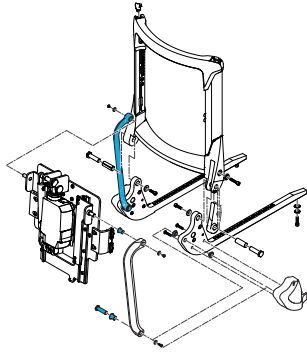

1600-22503100-001

Quickie Power, Sedeo Pro Power Recline Linkage Assembly
Left Side