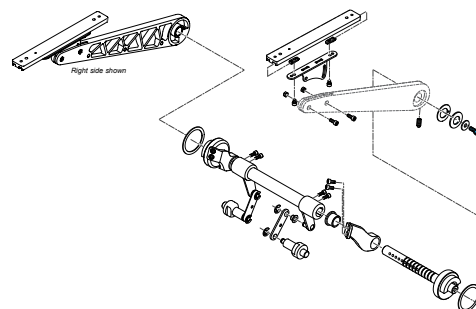

1600-22504110-001
Quickie Power, Sedeo Reclining Back Armrest
Receiver Assembly Left Side