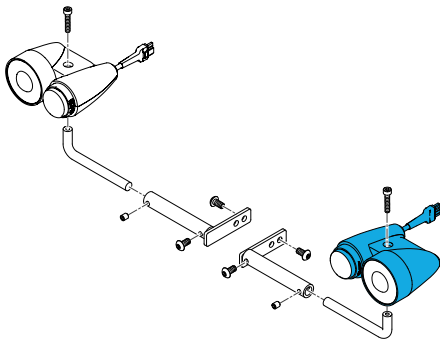

1600-243298

Quickie Power Front Left Light Assembly