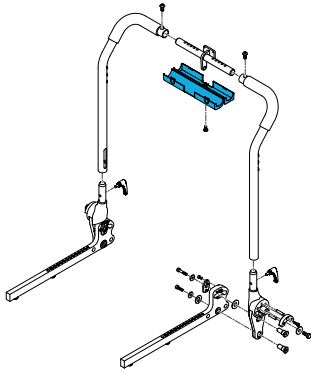

1600-168120

Quickie Power, Sedeo LiteBack Headrest Mounting
Bracket Cover