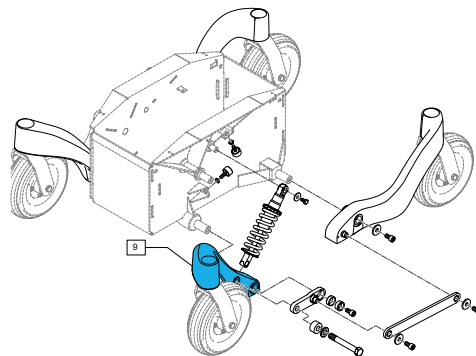

1600-21501042-021

Quickie/Zippie Power, Mini Base, Front Right
Caster Arm Assembly, Black Textured