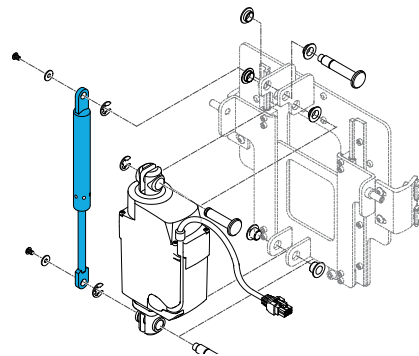

1600-163568

Quickie Power, Sedeo Pro Power Semi-Recline
Gas Strut Only