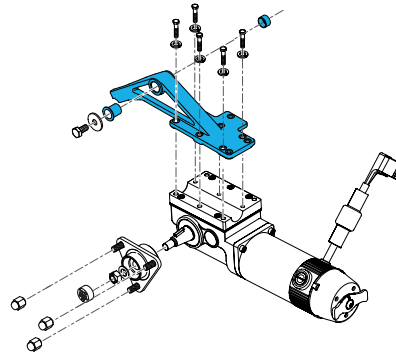

1600-349611

Quickie Power, Hub Nut Vinyl Cover

1600-112283

Quickie Power, 4 Pole Motor Brake Cover

1600-21501055-001

Quickie Power, Mini Base, 4 Pole Motor Mount
Left Side

1600-21501055-002

Quickie Power, Mini Base, 4 Pole Motor Mount
Right Side