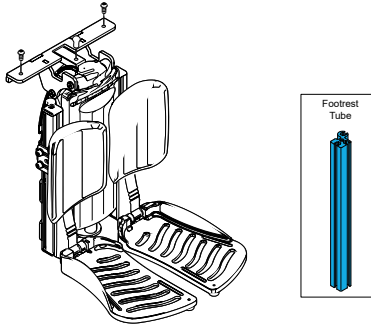

1600-130320

Quickie Power, Sedeo Pro Power Centre Mount Calf
Pad Mounting Kit Per Side