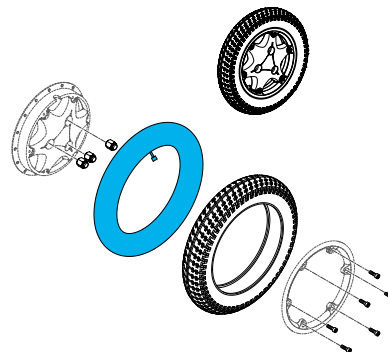

1600-126537

Quickie Power, 13" Knobby Dual Denisty (Solid) Tire Only with Rounded Tread, Per Each

1600-247671

Quickie Power, 13" Drive Wheel, 2.5" Peumatic Tyre only with Rounded Tread, Per Each

1600-249809

Quickie Power, 13" Drive Wheel Pneumatic Tube only, Per Each

1600-163240

Quickie Power, Drive Wheel Hardware Kit (set of 6)

Motors

1600-250287

Quickie Power, 4 Pole 10 kph Motor Right Side

1600-250286

Quickie Power, 4 Pole 10 kph Motor Left Side