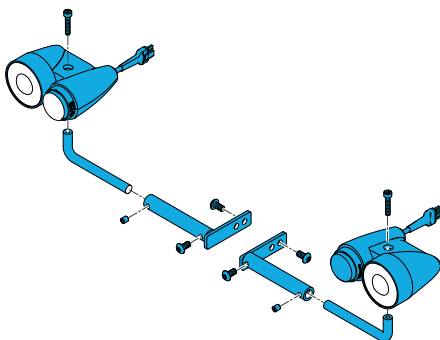

1600-243298

Quickie Power Front Left Light Assembly

1600-243301

Quickie Power Front Right Light Assembly

1600-160912

Quickie Power, Lighting Front assembly

medifab

Distributed in NZ by Medifab Ltd