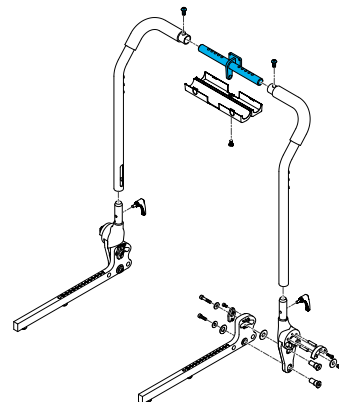

1600-168119

Quickie Power, Sedeo Lite Back Canes Center Ad-
justment Bracket Wide, 18-20" Wide