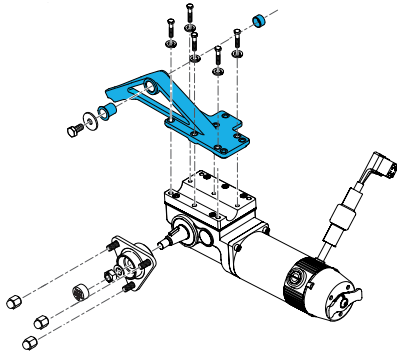

1600-349611

Quickie Power, Hub Nut Vinyl Cover

1600-112283

Quickie Power, 4 Pole Motor Brake Cover

1600-21501055-001

Quickie Power, Mini Base, 4 Pole Motor Mount
Left Side

1600-21501055-002

Quickie Power, Mini Base, 4 Pole Motor Mount
Right Side