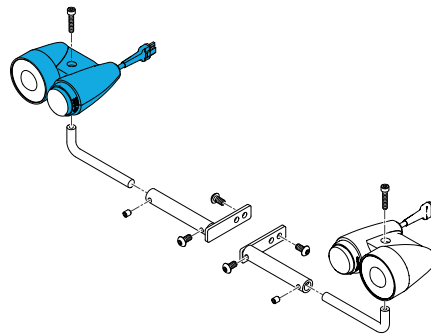

1600-243301

Quickie Power Front Right Light Assembly