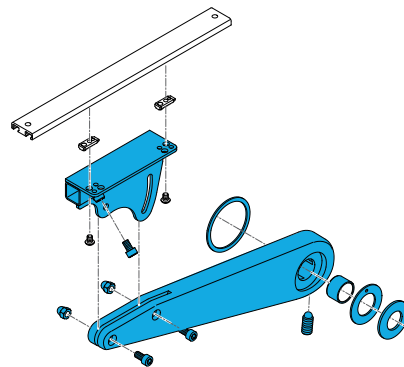

2 Pt Armrest Lock

1600-247172

Quickie Power 2nd Attachment point for Cantilever
Armrest LHS

1600-247167

Quickie Power 2nd Attachment point for Cantilever
Armrest RHS

Sedeo Sideguards

1600-163441

Quickie Power, Sedeo Side Guard Plate Fasteners
for One Side

1600-22804030-001

Quickie Power, Sedeo Side Guard Receiver and
Assembly Left Side

1600-22804030-002

Quickie Power, Sedeo Side Guard Receiver and
Assembly Right Side

Sedeo Lite Armrests

Cantilever

1600-22804010-001

Quickie Power, Sedeo Lite Cantilever Armrest
Assembly Left Side

1600-22804010-002

Quickie Power, Sedeo Lite Cantilever Armrest
Assembly Right Side

1600-22804061

Quickie Power, Sedeo Lite Cantilever Armrest
Rail for Sedeo Lite Armpad