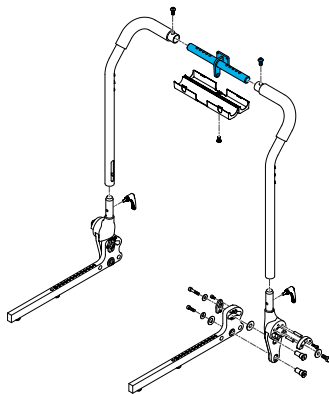

1600-168118

Quickie Power, Sedeo Lite Back Canes Center Ad-
justment Bracket Narrow, 15-19" Wide