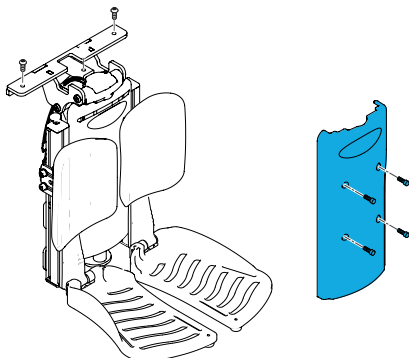

1600-22505027

Quickie Power, Sedeo Pro Power Center Mount Calf Pad Assembly Per side, Order with 1600-131065

MEASURING GUIDE

1600-131064

Quickie Power, Sedeo Pro M6 Channel Nut

1600-136475

Quickie Power, Sedeo Pro Power Center Mount Shroud/Cover and Hardware