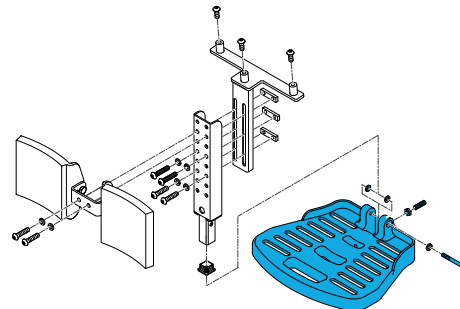

1600-101685

Quickie Power, Sedeo Pro/Lite Fixed Centre Mount
Footplate Assembly