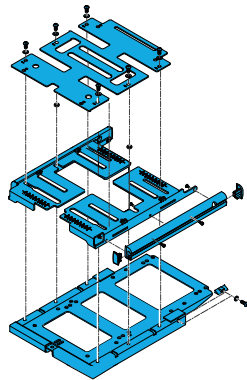

1600-22502000-002

Quickie Power, Sedeo Pro Seat Assembly Complete Assembly Long (19-22" Deep)