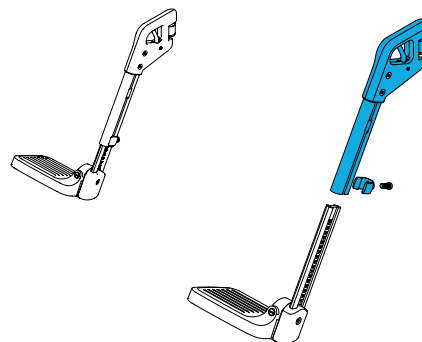

Swing Away 70 Degree Hangers

1600-22505215-001

Quickie Power, Sedeo Pro Swingaway 70 Degree
Hanger Only Left Side

1600-22505215-002

Quickie Power, Sedeo Pro Swingaway 70 Degree
Hanger Only Right Side

Swingaway Manual ELR Assembly