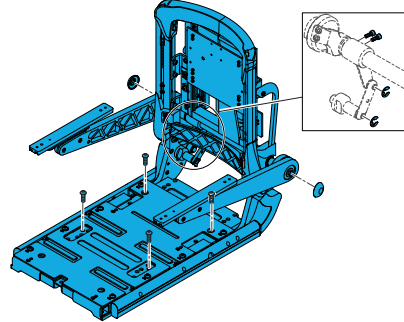

1600-163846

Quickie Power, Sedeo Pro, 150 Anti-Shear Degree
Power Recline, Long Seat Complete Assembly
With Cantilever Armrests