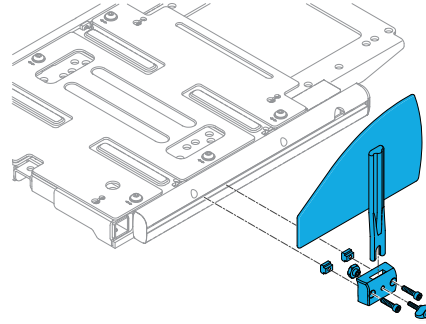

1600-22804030-001

Quickie Power, Sedeo Side Guard Receiver and
Assembly Left Side