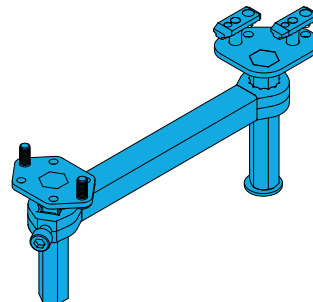

1600-163449

Quickie Power, Sedeo Pro & Lite HC Fixed Joystick Mount
Right Side