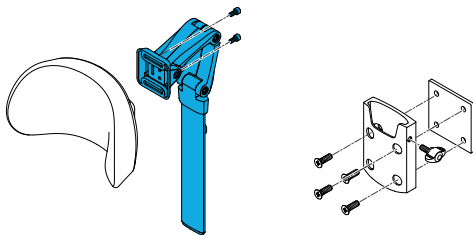

1480-21809210

Quickie Power, Sedeo Headrest Mount