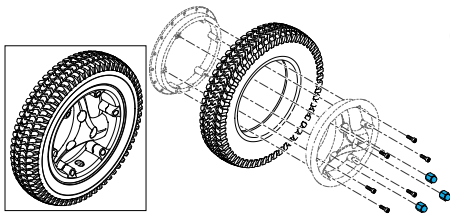

1600-243578

Quickie Power, 13" Drive Wheel, 2.5" Peumatic Tyre only with Rounded Tread, Per Each

1600-244823

Quickie Power, 13" Pneumatic Drive Wheel with rounded tread, Per Each

1600-161965

Quickie Power, Lug Nut Set (set of 3)