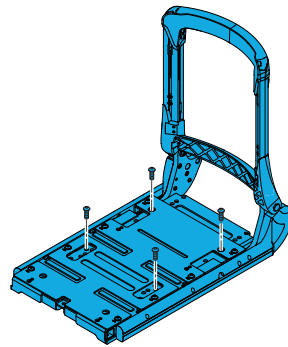

Sedeo Pro Seating

Assemblies

1600-163831

Quickie Power, Sedeo Pro, Tool Adjustable Fixed Back,
Short Seat Complete Assembly

1600-163833

Quickie Power, Sedeo Pro, Tool Adjustable Fixed Back,
Long Seat Complete Assembly