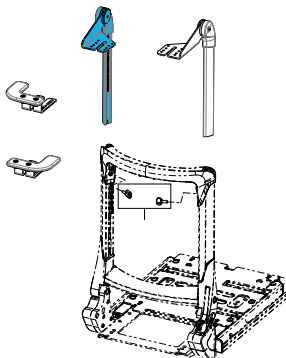

Dist Block to ISM or
Dist Block to Bluetooth mounted on Seat

1600-9315-LHS

Quickie Power Attendant Control Assembly LHS