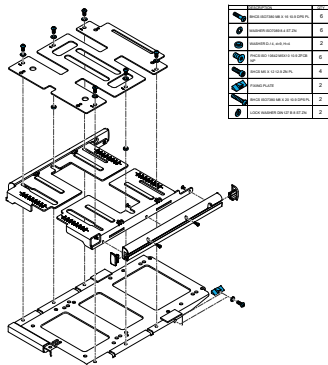

1600-163846

Quickie Power, Sedeo Pro, 150 Anti-Shear Degree
Power Recline, Long Seat Complete Assembly
With Cantilever Armrests

Short Seat Frame

1600-163323

Quickie Power, Sedeo Pro Short Seat Plate Hardware Kit