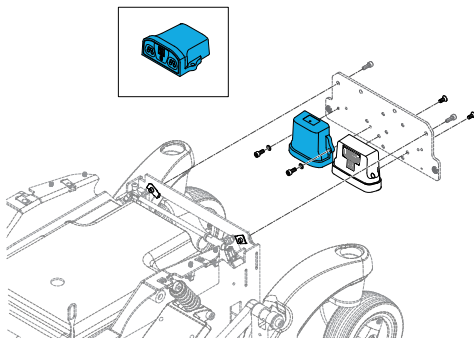

1600-015575

Quickie Power, Motor Encoder Module