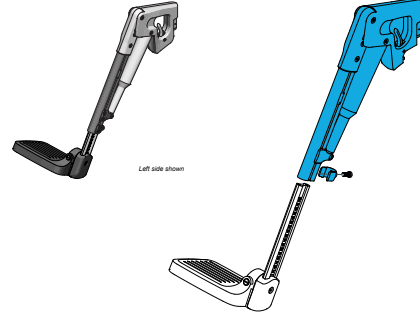

Swingaway Power ELR Parts

1600-22505216-001

Quickie Power, Sedeo Pro Swingaway Power ELR Hanger Only Left Side

1600-22505216-002

Quickie Power, Sedeo Pro Swingaway Power ELR Hanger Only Right Side

1600-22511004