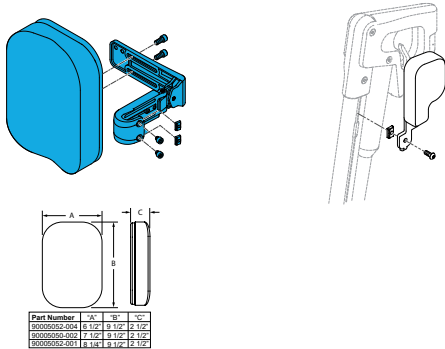

Width	Product Codes
15-16 "	1600-22505217-001
17-18 "	1600-22505217-002
19-20 "	1600-22505217-003
21-22 "	1600-22505217-004

1600-90005040

Quickie Power, Sedeo Pro Footplate Coupler Kit

Knee & Calf Pads

Quickie Power, Sedeo Pro Upholstered Calf pad, Pair Assembly for _____" Wide Chairs, Includes Mounting Brackets