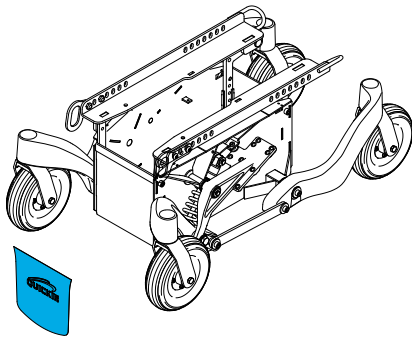

Mounting Parts	28
Armrest Pads	29
Standard Sedeo Armrest Pad	29
Comfort Gel Armrest Pad	30
Comfort Foam Armrest Pad	31
Gel Trough Armrest Pad	31
Sedeo Pro Legrests	32
Swingaway Mounts	32
Swing Away 70 Degree Assembly	32
Swing Away 70 Degree Hangers	32
Swingaway Manual ELR Assembly	33
Swingaway Manual ELR	33
Swingaway Power ELR Assembly	33
Swingaway Power ELR Parts	34
Swingaway Hanger Footplates	34
Knee & Calf Pads	35
Power Centre Mount Mechanical Ext	37
Power Centre Mount ELR Power Ext	37
Power Centre Mount Parts	37
Power Centre Mount Wiring	39
Sedeo Lite Legrests	40
Angle Adjustable Centre Mount	40
Fixed Centre Mount Assembly	41
Fixed Centre Mount Parts	42
Fixed Centre Mount Dual Footplate	42
Parts	42
Knee Pads	43
Headrests	44
Joystick	46

1600-168109

Quickie/Zippie Power, Mini Base, Complete Base, including Suspension, Casters, Seat interface and Tie Downs

1600-168199

Quickie/Zippie Power, Mini Base, Tie Down Kit, Front Tie downs Only

Quickie/Zippie Power, Mini Base, Base
 _____ Carbon Colour Effect