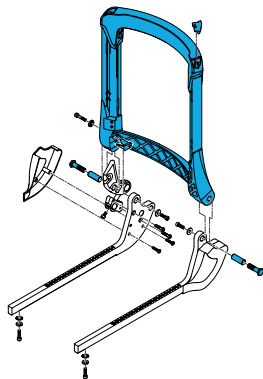

1600-22503020

Quickie Power, Sedeo Pro Back Frame Assembly