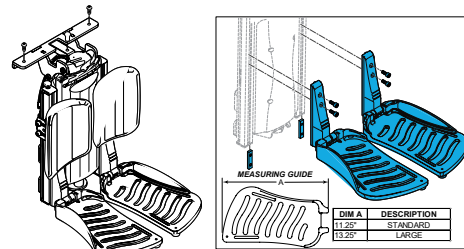

1600-163194

Quickie Power, Sedeo Pro Fixed Center Mount Dual Footplate, Replacement Large Footplate Kit, Pair