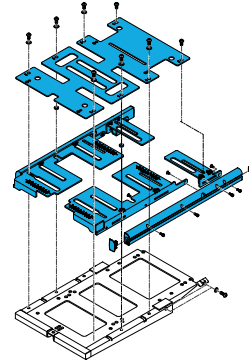

1600-22502018

Quickie Power, Sedeo Seat Rail Caps, Pair

Long Seat Frame

1600-163324

Quickie Power, Sedeo Pro Long Seat Plate Hardware Kit

1600-22502015

Quickie Power, Sedeo Pro To Convert Seat Assembly from Short (16-20" Deep) to Long (19-22" Deep)