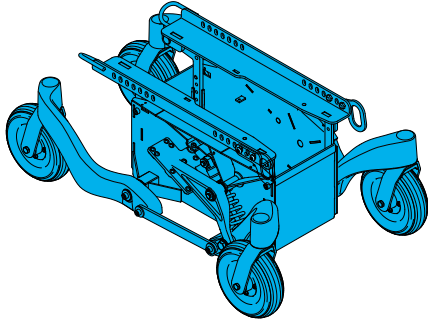

Base

1600-168109

Quickie/Zippie Power, Mini Base, Complete Base, including Suspension, Casters, Seat interface and Tie Downs