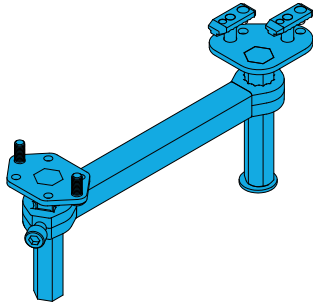

1600-163450

Quickie Power, Sedeo Pro & Lite HC Fixed Joystick
Mount Left Side