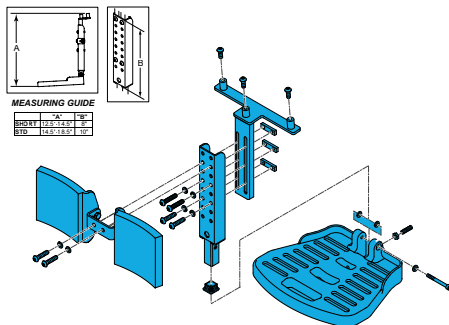

Fixed Centre Mount Assembly

1600-163573

Quickie Power, Sedeo Pro/Lite Fixed Centre
Mount Short