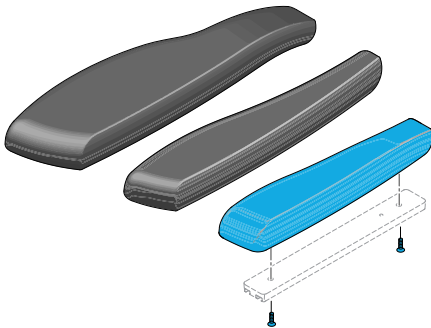

Armrest Pads

Standard Sedeo Armrest Pad

1600-163356

Quickie Power, Sedeo Pro Standard Armrest Pad
30 LH