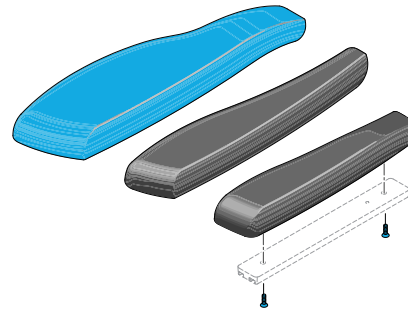

1600-163358

Quickie Power, Sedeo Pro Arm Pad 400 LHS

1600-163361

Quickie Power, Sedeo Large Standard Armrest Pad
45 RH

1600-163360

Quickie Power, Sedeo Large Standard Armrest Pad
45 LH

Comfort Gel Armrest Pad