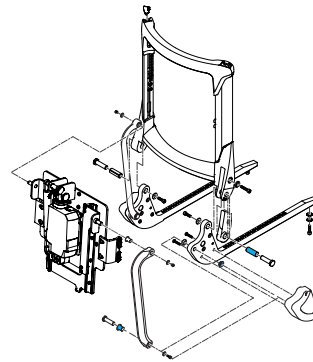

1600-163342

Quickie Power, Sedeo Pro Recline Back Bushing kit