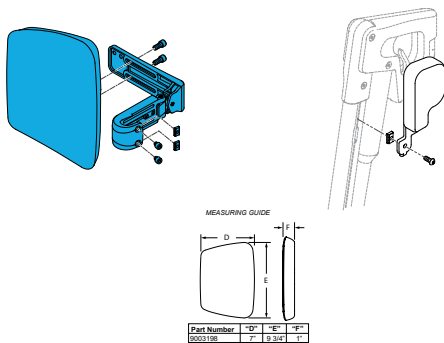

1600-9010430

Quickie Power, Sedeo Pro Integral Style Calf Pad Assm for 18-20" Wide Chairs