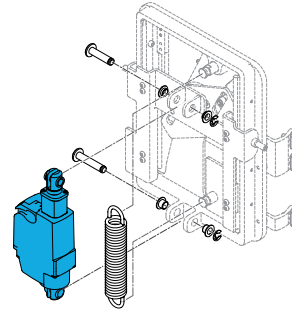

1600-163478

Quickie Power, Sedeo Pro Power Shear-Recline Actuator Only