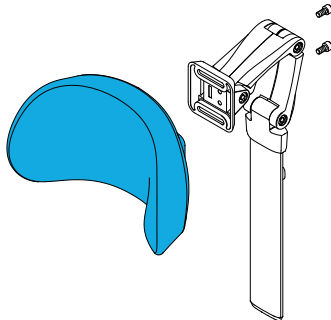

1600-22505200-002

Quickie Power, Sedeo Pro Swingaway Amputation
Support Right Side

1600-22505200-001

Quickie Power, Sedeo Pro Swingaway Amputation
Support Left Side

Headrests

1480-1010957

Quickie Power, Sedeo Standard Headrest