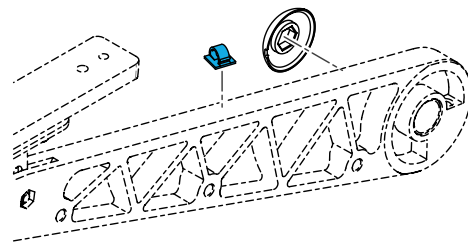

1600-560794

Quickie Power, Sedeo Pro Cable Clip, Used
with 1 Cable