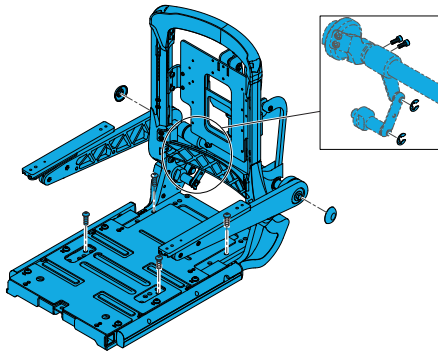

1600-163839

Quickie Power, Sedeo Pro, 130 Degree Power Recline, Short Seat Complete Assembly

1600-163841

Quickie Power, Sedeo Pro, 130 Degree Power Recline, Long Seat Complete Assembly

1600-163840

Quickie Power, Sedeo Pro, 130 Degree Power Recline, Short Seat Complete Assembly With Cantilever Armrests