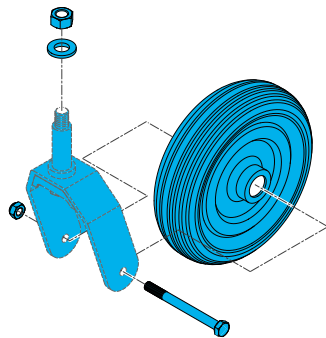

1600-168248

Quickie/Zippie Power, Mini Base, Suspension Hardware Kit

Castors

1600-247565

Quickie Power, Q400M 7" Solid Castor and Fork Assembly ea

1600-247566

Quickie Power, Q400M 7" Castor with Hardware

Drive Wheel