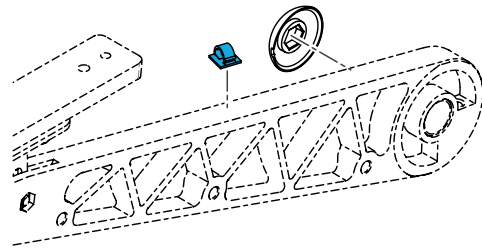

1600-341220

Quickie Power, Sedeo Pro Cable Clip, Used with 2 cables