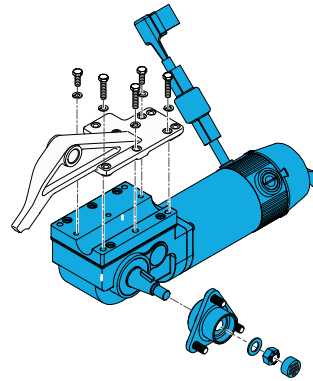

Quickie Power, 13" Drive Wheel Pneumatic Tube only, Per Each

1600-163240

Quickie Power, Drive Wheel Hardware Kit (set of 6)

Motors

1600-250287

Quickie Power, 4 Pole 10 kph Motor Right Side

1600-250286

Quickie Power, 4 Pole 10 kph Motor Left Side