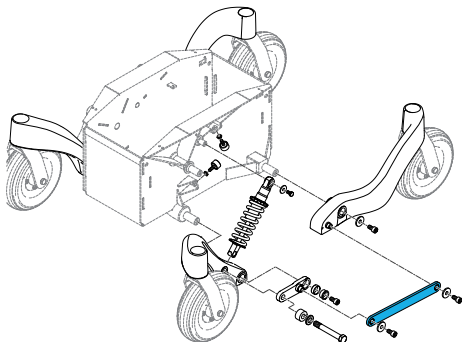

Quickie/Zippie Power, Mini Base, Front Left
Caster Arm Assembly, Black Textured

1600-21501042-021

Quickie/Zippie Power, Mini Base, Front Right
Caster Arm Assembly, Black Textured

1600-21501034-001

Quickie/Zippie Power, Mini Base, Suspension
Midlink, Connects Front Suspension arm to Left
Suspension Arm