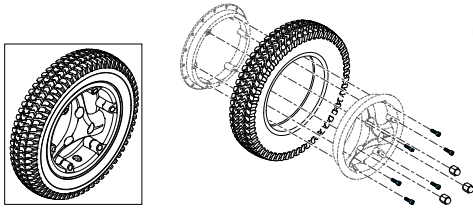

1600-163240

Quickie Power, Drive Wheel Hardware Kit (set of 6)