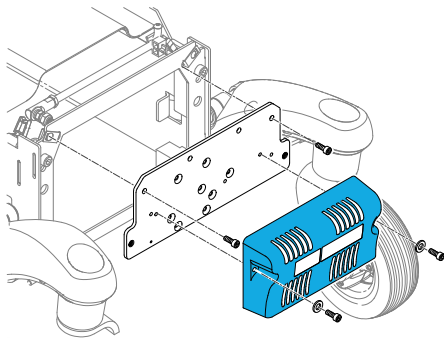

Accessory Electronics

1615-D50903

RNET, Power Module 120 Amp