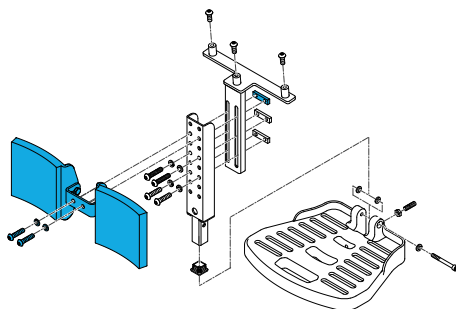

1600-163573

Quickie Power, Sedeo Pro/Lite Fixed Centre
Mount Short

1600-163574

Quickie Power, Sedeo Pro/Lite Fixed Centre
Mount Long

Fixed Centre Mount Parts

1600-103118

Quickie Power, Sedeo Pro/Lite Fixed Centre Mount,
Calf Pad and Hardware