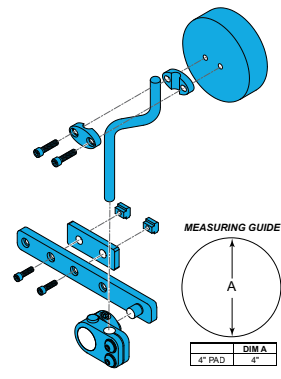

1600-125583

Quickie Power, Sedeo Pro Rail Mounted Knee Support
Assembly Left Side, With 4" Pad