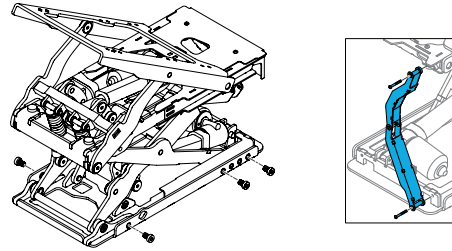

1600-248517

Quickie Power, Sedeo Pro Tilt/Lift Combo Har-
ness Wiring

1600-248502

Quickie Power, Sedeo Pro Cassette Mounting Bolts
M8*125*12

1600-20010137

Quickie Power, Sedeo Pro Cassette Cable Track Incl
mounting Fasteners