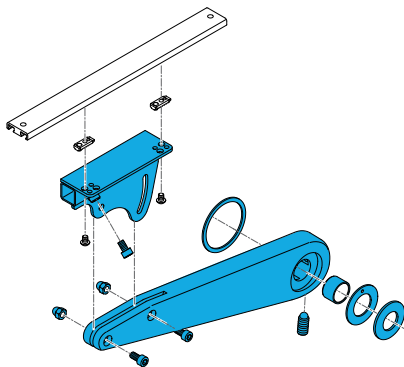

2 Pt Armrest Lock

1600-247172

Quickie Power 2nd Attachment point for Cantilever
Armrest LHS

1600-247167

Quickie Power 2nd Attachment point for Cantilever
Armrest RHS

Sedeo Sideguards

1600-163441

Quickie Power, Sedeo Side Guard Plate Fasteners
for One Side

1600-22804030-001

Quickie Power, Sedeo Side Guard Receiver and
Assembly Left Side

1600-22804030-002

Quickie Power, Sedeo Side Guard Receiver and
Assembly Right Side

Sedeo Lite Armrests

Cantilever

1600-22804010-001

Quickie Power, Sedeo Lite Cantilever Armrest
Assembly Left Side

1600-22804010-002

Quickie Power, Sedeo Lite Cantilever Armrest
Assembly Right Side

1600-22804061

Quickie Power, Sedeo Lite Cantilever Armrest
Rail for Sedeo Lite Armpad