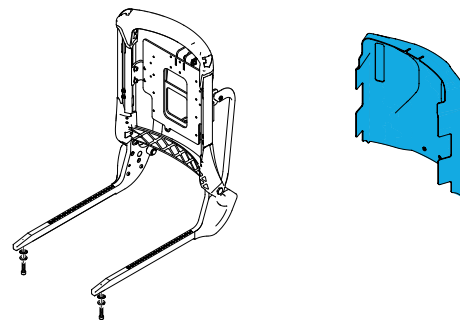

1600-163342

Quickie Power, Sedeo Pro Recline Back Bushing kit

1600-22503300-001

Quickie Power, Sedeo Pro Power Semi-Recline Actuator Assembly

1600-22503056

Quickie Power, Sedeo Pro Power Recline Back Cover/ Shroud