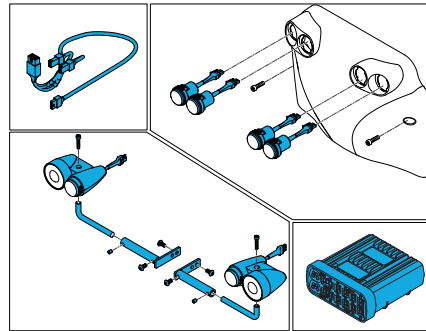

1600-20009025-001

Quickie Power Lighting, LED Red Tail Light Per Each

1600-244585

Quickie Power ISML Harness; Light Module
Harness/Cables; Order x 2 for complete set

1600-163566

Quickie Power Lighting with ISML- Retrokit