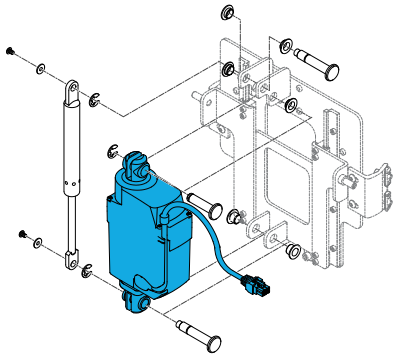

1600-163448

Quickie Power, Sedeo Pro Power Semi-Recline
Actuator Only