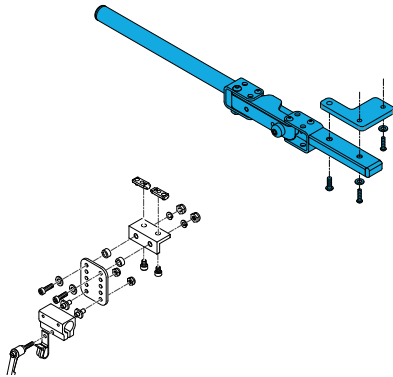

1600-120593

Quickie Power, Sedeo Pro & Lite Round Tube
Swingaway Joystick Mount Assembly Right Side