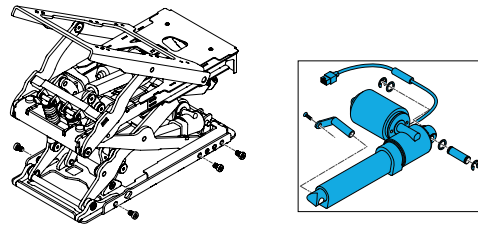

Parts

1600-163476

Quickie Power, Sedeo Pro Tilt Actuator Only
With Fasteners

1600-163477

Quickie Power, Sedeo Pro Lift Actuator Only
With Fasteners

1600-20010139

Quickie Power, Sedeo Pro Seating Cable track
Cover only Incl mounting Fasteners