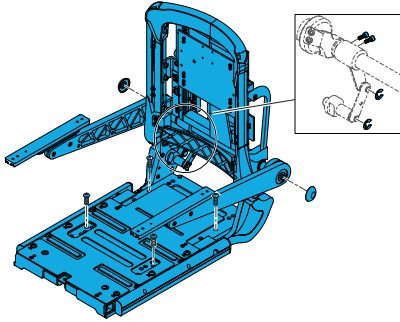

1600-163844

Quickie Power, Sedeo Pro, 150 Anti-Shear Degree
Power Recline, Short Seat Complete Assembly
With Cantilever Armrests