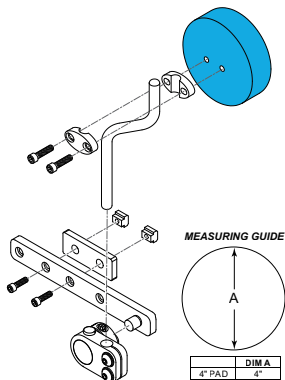

Quickie Power, Sedeo Pro Rail Mounted Knee Support
Assembly Right Side, With 4" Pad

1600-125583

Quickie Power, Sedeo Pro Rail Mounted Knee Support
Assembly Left Side, With 4" Pad

1600-KAD11XX

Quickie Power, Sedeo Pro Rail Mounted Knee Support
4" Pad only