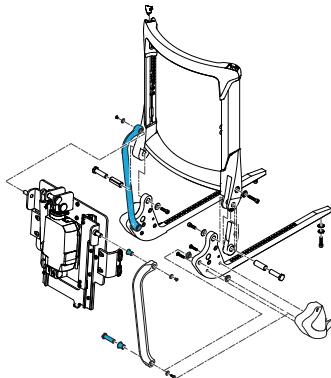

1600-22503100-001

Quickie Power, Sedeo Pro Power Recline Linkage
Assembly Left Side