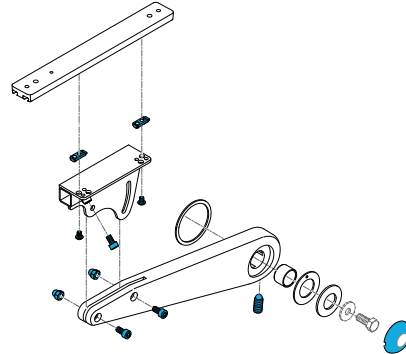

Quickie Power, Sedeo Lite Cantilever Armrest
Assembly Left Side

1600-22804010-002

Quickie Power, Sedeo Lite Cantilever Armrest
Assembly Right Side

1600-22804061

Quickie Power, Sedeo Lite Cantilever Armrest
Rail for Sedeo Lite Armpad

1600-164257

Quickie Power, Sedeo Lite Cantilever Armrest
Hardware Kit for Both Sides

Mounting Parts

1600-248518

Quickie Power Sedeo Pro Armrest Adaptor Plate

1600-103499-006

M5X16 8.8 DPS NP

1600-341220