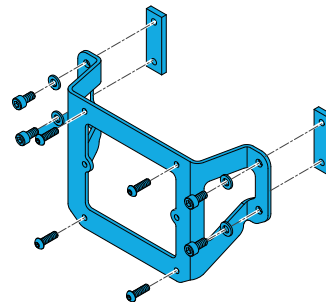

1600-22503100-002

Quickie Power, Sedeo Pro Power Recline Linkage
Assembly Right side

1600-22503100-001

Quickie Power, Sedeo Pro Power Recline Linkage
Assembly Left Side

1600-248128

J3 Back Hardware Power Pro 20" (for 16" to 20"
width)