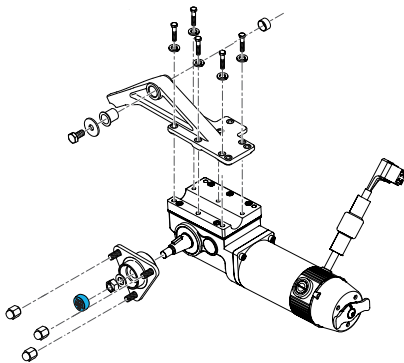

1600-349611

Quickie Power, Hub Nut Vinyl Cover