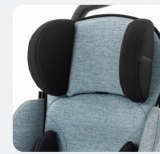

Duro Stroller

Whether navigating city footpaths or the outdoors terrain, Duro is a stable stroller solution with a great range of support and positioning accessories that will enable you to embrace the outdoors.

Configurable rehab stroller for everyday challenges

Extremely agile with **great manoeuvring** due to compact mobility base

Adjustable back angle

2 options for seat angle

Adjustable knee angle

Generous **growth capacity** provides long-term use for growing users

Individually customisable to suit requirements, with proven accessories from the **BINGO Evo Stroller**

Very stable stroller option

Super compact folding makes the Duro easy to transport and stow in the boot of your car!

Reclining back support means you can relax back in the Duro when being out and about gets tiring!

Colour options: *(Upholstery must be selected in addition to Stroller)*

Turquoise
Size 1:
2780-8801-349
Size 2:
2780-8802-349

Black
Size 1:
2780-8801-346
Size 2:
2780-8802-346

ACCESSORIES

Standard package includes: hip supports, swivel front wheels, flip-up foot support, soft accessory bag, tie-down kit and retainer for accessories.

Head Support Pads
1: 2880-4471-346
2: 2880-4472-346

Therapy Tray
1: 2880-7111-000
2-3: 2880-7112-000
Infill: 2880-7180-000

Occipital Head Support Spacer: 2010-4110-099
Wipe Down: 2010-4110-209

Std Lateral Head Support Spacer: 2010-4210-099
Wipe Down: 2010-4210-209

Std Lateral Trunk Support
1: 2880-3010-346
2: 2880-3020-346
3: 2880-3030-346

Spex Broad Lateral Supports: 2880-3008-310
Spex Teardrop Lateral Supports: 2880-3008-500

Spex Centrepoint Harness
XS: 1409-6660-017
S: 3780-4301-009

5-Point Harness: 2880-6511-346

Canopy
Size 1: 2780-7501-346
Size 2: 2780-7502-346