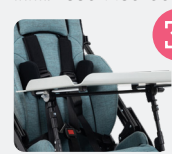

Therapy Tray
1: 2880-7111-000
2-3: 2880-7112-000
Infill: 2880-7180-000