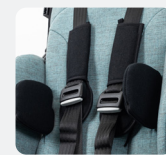

Duro Stroller

Whether navigating city footpaths or the outdoors terrain, Duro is a stable stroller solution with a great range of support and positioning accessories that will enable you to embrace the outdoors.

Configurable rehab stroller for everyday challenges

Extremely agile with **great manoeuvring** due to compact mobility base

Adjustable back angle

2 options for seat angle

Adjustable knee angle

Generous **growth capacity** provides long-term use for growing users

Individually customisable to suit requirements, with proven accessories from the **BINGO Evo Stroller**

Very stable stroller option

Super compact folding makes the Duro easy to transport and stow in the boot of your car!

Reclining back support means you can relax back in the Duro when being out and about gets tiring!

Colour options: *(Upholstery must be selected in addition to Stroller)*

Turquoise
Size 1:
2780-8801-349
Size 2:
2780-8802-349

Black
Size 1:
2780-8801-346
Size 2:
2780-8802-346

ACCESSORIES

Standard package includes: hip supports, swivel front wheels, flip-up foot support, soft accessory bag, tie-down kit and retainer for accessories.

Head Support Pads
1: 2880-4471-346
2: 2880-4472-346

Therapy Tray
1: 2880-7111-000
2-3: 2880-7112-000
Infill: 2880-7180-000

Occipital Head Support Spacer: 2010-4110-099
Wipe Down: 2010-4110-209

Std Lateral Head Support Spacer: 2010-4210-099
Wipe Down: 2010-4210-209

Std Lateral Trunk Support
1: 2880-3010-346
2: 2880-3020-346
3: 2880-3030-346

Spex Broad Lateral Supports: 2880-3008-310
Spex Teardrop Lateral Supports: 2880-3008-500

Spex Centrepoint Harness
XS: 1409-6660-017
S: 3780-4301-009

5-Point Harness: 2880-6511-346

Canopy
Size 1: 2780-7501-346
Size 2: 2780-7502-346