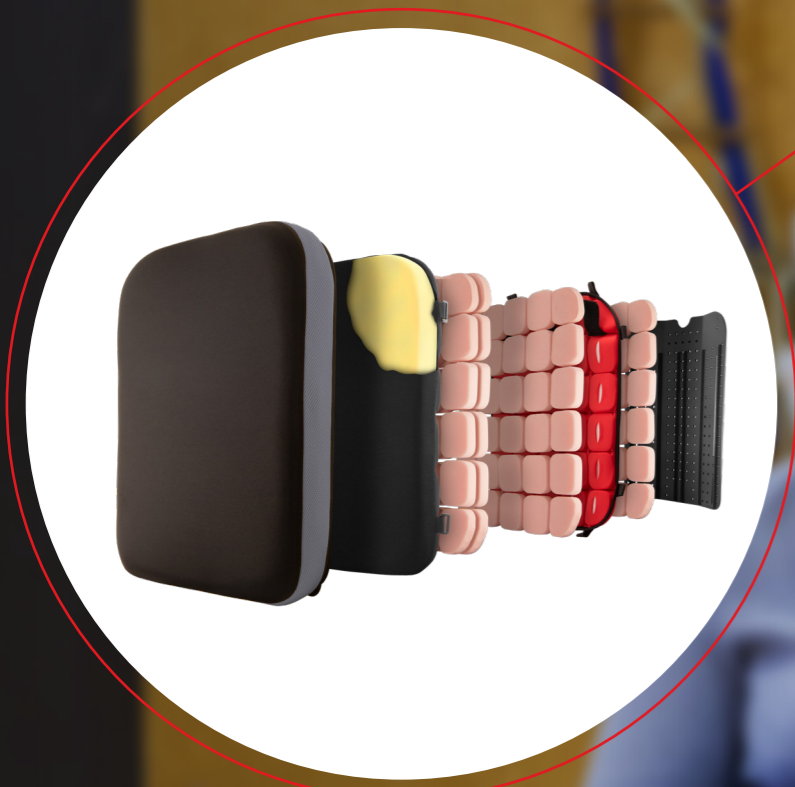

spex

Shaping Better Lives

BACK HARDWARE

Quad Mount

BACK SUPPORT

SuperShape in Granite Grey

LATERALS

Quick-Release Axial Back Mount (RHS)

LATERALS

Narrow 2 Pad on Swing-Away Hardware (LHS)

CUSHION

Classic SuperHigh Contour