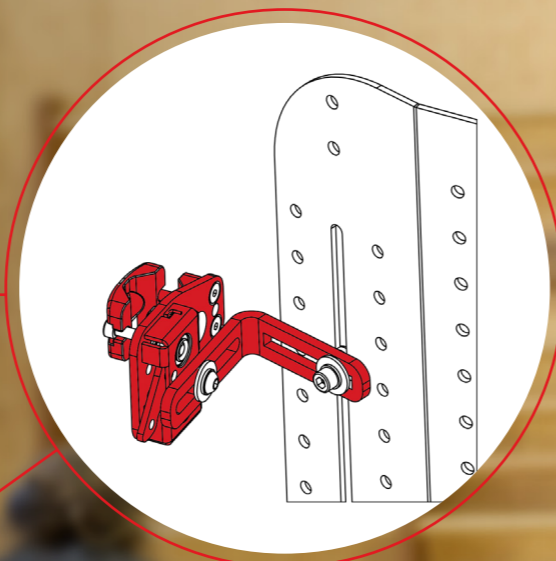

spex

Shaping Better Lives

BACK HARDWARE

Quad Mount

BACK SUPPORT

SuperShape in Granite Grey

LATERALS

Quick-Release Axial Back Mount (RHS)

LATERALS

Narrow 2 Pad on Swing-Away Hardware (LHS)

CUSHION

Classic SuperHigh Contour