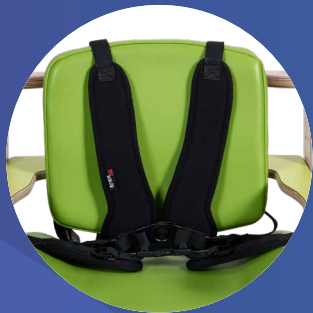

Padded Centrepont Shoulder Harness

Ergonomic pads for improved comfort and fit. Releases from the centre and from clips under each arm for easy transfers.

Size 0 1409-5660-017   **Size 1** 1409-5661-017
(Pad height 22cm)   (Pad height 28cm)