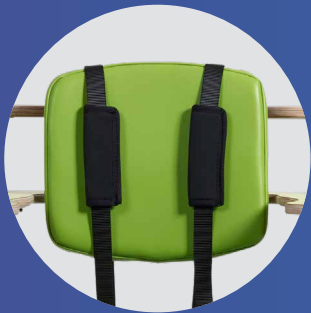

medifab
Shaping Better Lives

Zoomi+
High Chair

Zoomi+ is the ideal feeding chair for children and adults who require a little extra postural support.

With its mobile skis, quick release tray and padded seat, the Zoomi+ comes with some great benefits. It can be easily maneuvered from room-to-room, enable mealtime inclusion and provide the user with greater comfort.

The high chair is ideally suited to classroom and home environments for feeding and/or activities. The seat and footrest are easy to adjust, so you can alter the height and depth for your child as they grow.

The Zoomi+ is lovingly created using carefully selected materials that not only look great but also lowers health and safety risks to the user.

The Zoomi+'s wooden frame has anti-microbial properties that ensure surfaces are kept hygienic, which helps to reduce any risk of cross-infection and is especially useful in multi-user environments such as nurseries and schools.

One size fits all. Available in four colours.

Zoomi+
package
contains...

Features & Benefits

High Back Support

Gives higher levels of support.

Contoured Seat Base

Gentle contouring provides support and gives stability for sitting, promoting engagement and focus on the task at hand.