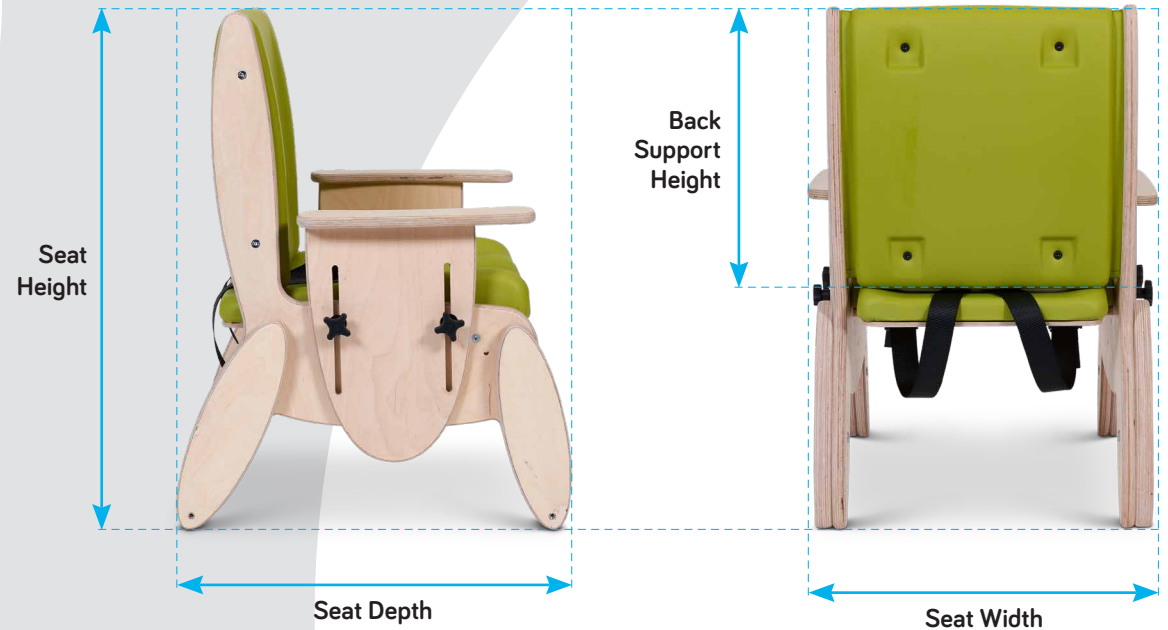

Size 3 3209-5073-000

Size 4 3209-5074-000

Adjustable and Foldable Table

Adjustable height work surface, can be easily folded for storage, a great companion to the Juni chair.

Size 1 3209-7191-000

Table height 31-45cm

Size 2 3209-7192-000

Table height 40-60cm

Specifications

Code	Size 1	Size 2	Size 3	Size 4
Black	3209-1001-099	3209-1002-099	3209-1003-099	3209-1004-099
Blue	3209-1001-060	3209-1002-060	3209-1003-060	3209-1004-060
Red	3209-1001-022	3209-1002-022	3209-1003-022	3209-1004-022
Lime	3209-1001-054	3209-1002-054	3209-1003-054	3209-1004-054
Seat Height (cm)	16-22	20-28	24-34	30-40
Seat Width (cm)	24	28	32.5	36.5
Seat Depth (cm)	18-24	22-30	26-36	32-42
Back Support Height (cm)	26	29	32.5	40
Load capacity of seat unit (kg)	30	40	50	60
Product weight (kg)	4	6	8	10