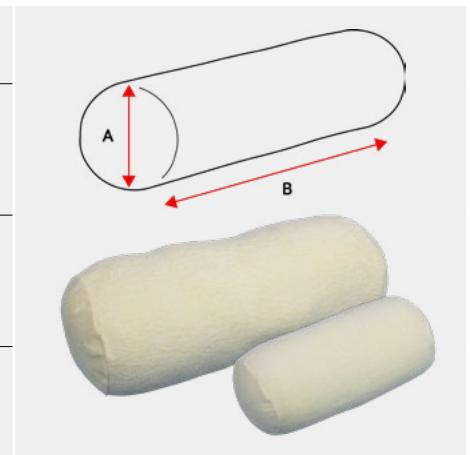

Pillows

Roll Pillow

Small A: 150mm B: 400mm	Large A: 180mm B: 500mm
With breathable inner & terry cotton outer 7150-7851-000	With breathable inner & terry cotton outer 7150-7852-000
With wipeable incontinence inner & terry cotton outer 7150-7855-000	With wipeable incontinence inner & terry cotton outer 7150-7856-000
Spare terry cotton cover 7150-7857-000	Spare terry cotton cover 7150-7858-000