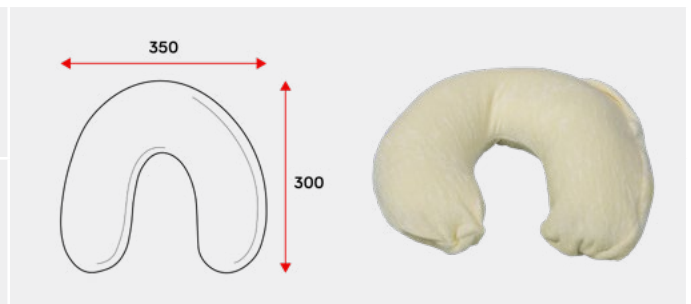

Neck Support Pillow

(Suitable for air & foam mattresses). 300mm x 350mm x 100mm 7150-4050-000
Spare terry cotton cover 7150-4055-000