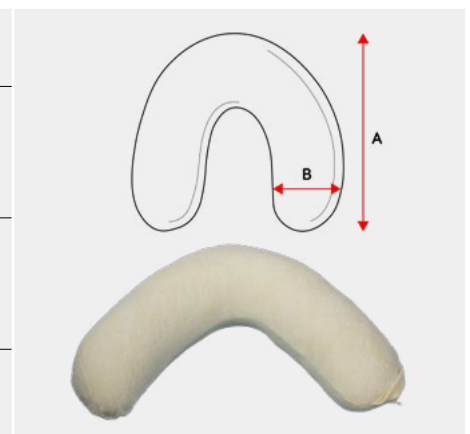

## Roll Pillow

<b>Small</b> A: 150mm B: 400mm	<b>Large</b> A: 180mm B: 500mm
<b>With breathable inner &amp; terry cotton outer</b> 7150-7851-000	<b>With breathable inner &amp; terry cotton outer</b> 7150-7852-000
<b>With wipeable incontinence inner &amp; terry cotton outer</b> 7150-7855-000	<b>With wipeable incontinence inner &amp; terry cotton outer</b> 7150-7856-000
<b>Spare terry cotton cover</b> 7150-7857-000	<b>Spare terry cotton cover</b> 7150-7858-000

## Neck Support Pillow

(Suitable for air & foam mattresses). 300mm x 350mm x 100mm 7150-4050-000
<b>Spare terry cotton cover</b> 7150-4055-000

## Horseshoe Pillow

<b>Small</b> A: 460mm B: 190mm	<b>Large</b> A: 500mm B: 200mm
<b>With breathable inner &amp; terry cotton outer</b> 7150-7711-000	<b>With breathable inner &amp; terry cotton outer</b> 7150-7712-000
<b>With wipeable incontinence inner &amp; terry cotton outer</b> 7150-7721-000	<b>With wipeable incontinence inner &amp; terry cotton outer</b> 7150-7722-000
<b>Spare terry cotton cover</b> 7150-7731-000	<b>Spare terry cotton cover</b> 7150-7732-000