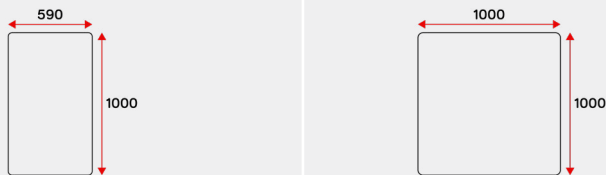

Temperate Topper

Used to allow air to circulate and take moisture away from the body.

Cot Bed Size
7150-7051-C00

Single Bed Size
7150-7052-S00