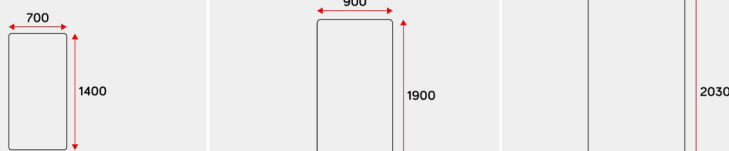

Cot Bed Size
7150-7051-C00

Single Bed Size
7150-7052-S00

Fitted Sheets

To regulate body temperature and ensure that the client is comfortable.

Cot Bed Size
7150-7121-C00

Single Bed Size
7150-7122-S00

Queen Bed Size
7150-7123-S00