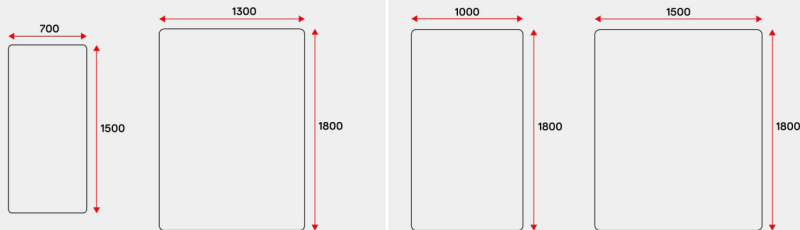

Optional Extras

Stabilising Mesh Set (suitable for foam mattresses only)

Used to stabilise equipment on bed during sleep.
Includes 2x mesh sheets; 1 bottom, 1 top

Cot Bed Size
7150-7011-C00

Single Bed Size
7150-7012-S00