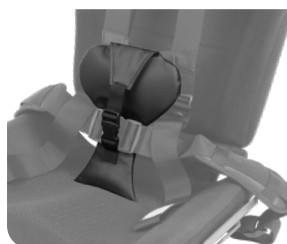

FUNCTIONAL BENEFITS

- Equipped as standard with the low profile wide seat base, large size headrest, shoulder protector wings, and 50mm back support extension.
- Extendable shoulder protector wings hold and protect the body from side impacts and centrifugal forces.
- Tether options include additional security tether for the top of back support or ISOFIX latch connectors. These may be required by your local authorities.

Lateral Trunk Supports
4116-3250-090

Air Mesh Cushion Pad
4116-8880-099

Hipbelt (Seat Base)
Medium 4116-6532-027
Large 4116-6533-027

Crotch Belt
(requires customisation of seat base)
4116-6320-000

Airplane Fixing Strap
4116-6960-017