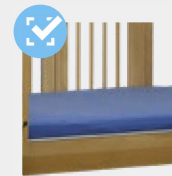

For **carers in wheelchairs** Genie provides ample clearance of up to 74 cm

Sufficient clearance for **hoist transfers**

Standard Features

Adjustable lying surface including 4 section profile sleeping platform, Standard foam mattress, 4 locking castors.

Raise mattress level high to assist carers when tending to the client.

Lower mattress level to enable independent transfers.

SAFETY FEATURES FOR GENIE & PLUS BEDS

- Safe interior to prevent entrapment of head or limbs.
- Special door locking system prevents the doors being opened from the inside.
- Unique door hinge system that doesn't entrap fingers.
- High quality fittings and locking mechanisms.
- Power cut-off plug. When the hand switch is not activated (power disconnected state) all electrical components of the bed are disconnected from the mains and therefore no electricity is used. Electric and magnetic fields in the bed are prevented.
- Maintenance-free DC motors and manual safety switch.
- Emergency lowering in the case of power failure
- Special wooden surface coating that seals the surfaces for maximum hygiene.
- Sweat and saliva resistant wood treatment in accordance with DIN 71-3 Children's Toys Safety Act.

OPTIONS

Mattress Incontinence Cover
7956-0026-000

Pressure Relief Foam Mattress
7956-0011-051

Internal Padding as Required. Velcro attachment.

Code	Door Height	Clearance Height (For Wheelchair)	Weight Limit	Inside Dimensions	Overall Height	Lying Height	Outside Dimensions
7959-0006-000	98 cm	74 cm	150 kg	200 x 90 cm	Min. 137 cm Max. 197 cm	Min. 42cm Max. 102 cm	223 x 101 cm