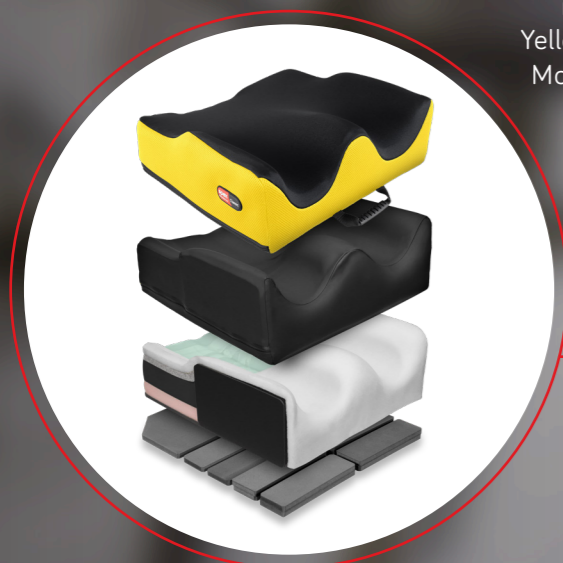

spex

Shaping Better Lives

HEAD SUPPORT

Extended Lateral Head Support

LATERALS

Swing-Away Supports with Comfi covers

ARM SUPPORTS

Flip-down with Comfi Arm Support Pads

BACK SUPPORT

Spex Classic in Bumblebee Yellow with Quad Mount hardware

CUSHION

Classic SuperHigh Contour with custom ischial well in Bumblebee Yellow

HARNES GUIDES

PADDING

Custom padding

HARNES

Centrepoint Medium Shoulder Positioning Harness